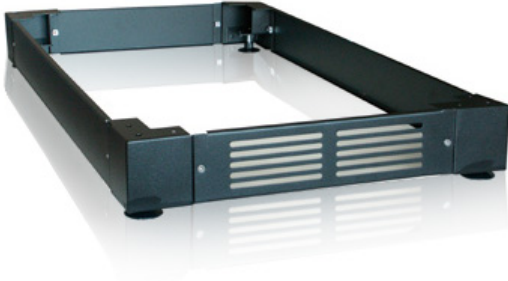

Base with ventilation slots black 800x1000x100

SKU 20443-S

Breite/width 800

Tiefe/depth 1000

Höhe/height 100

HE/U

Länge/length

kW

Base with ventilation slots black 800x1000x100