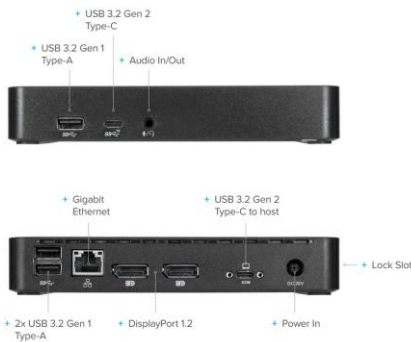

DOCK315EUZ

Targus® Universal USB-C Dual 4K DisplayPort Docking Station with 65 W Power Delivery

- Expand your desktop to extra single monitor up to 5K and dual monitor up to 4K UHD HDR @ 60 Hz video via two DP 1.2 DisplayPorts
- Supplied with 100 W AC Power Adapter to guarantee 65 W to your laptop via USB-C, compatible with PD 3.0
- Connect all your accessories with 1x USB-C 3.2 Gen 2 and 3x USB-A 3.2 Gen 1 ports, with superfast data rate up to 10 Gbps
- Connect securely with the RJ45 Gigabit Ethernet port
- 3.5 mm combo audio port supports headphones and headsets for video conferencing and gaming
- Integrated lock slot compatible Targus® PA410 series, ASP49 series and ASP9 series locks
- 1 m USB-C detachable host cable with USB-A tethered adapter
- Compatible with Targus VESA Mounting Bracket (ACX003GLZ, sold separately)
- 3 years limited warranty

DOCK315EUZ

Targus® Universal USB-C Dual 4K DisplayPort Docking Station with 65W Power Delivery

Dock connection type to host device	
Connector type	USB-C / USB-A via adaptor (included)
Connector technology	USB 3.2 Gen 2
Graphics Technology	DisplayLink
Host port compatibility	
USB 3	•
USB 4	•
Thunderbolt 3	•
Thunderbolt 4	•
Video ports	
HDMI	--
Display Port	2
VGA	--
Video via High-speed USB / Thunderbolt port	--
Maximum no. of monitor(s)	2
Maximum resolution (single monitor)	5K
Maximum resolution (multi-monitor)	2 x 4K @ 60 Hz
HDR via HDMI	--
Connection Ports	
USB-A (Max data speed)	3 (4.5 W per port / 5 Gbps)
USB-C (Power Delivery / Max data speed)	2 - 1 to host (65 W PD / 10 Gbps), 1 (7.5 W / 10 Gbps)
Thunderbolt 3	--
Thunderbolt 4	--
RJ45 Ethernet	Gigabit Ethernet
3.5 mm Audio	•
Other audio ports	--
Memory cards	--