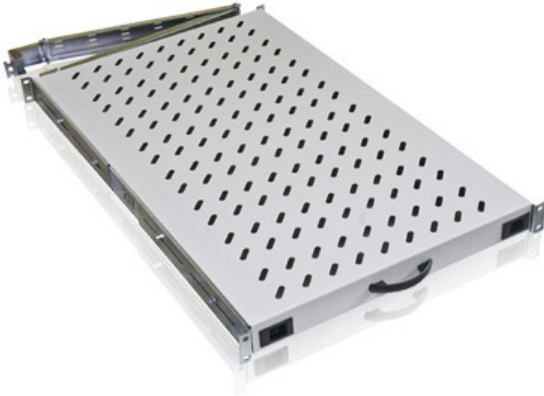

19" heavy duty shelf extendable 19"x720 (W x D)

SKU	20904-SL
Produkt Verfügbarkeit	
Breite/width	19"
Tiefe/depth	720
Höhe/height	
HE/U	1
Länge/length	
KW	

19" heavy duty pull-out shelf

- from cabinet depth 900 mm
- with cable management
- loads up to 80 kg
- light gray RAL 7035
- stable perforated perforated plate
- complete with fixing material
- with handle and lockable