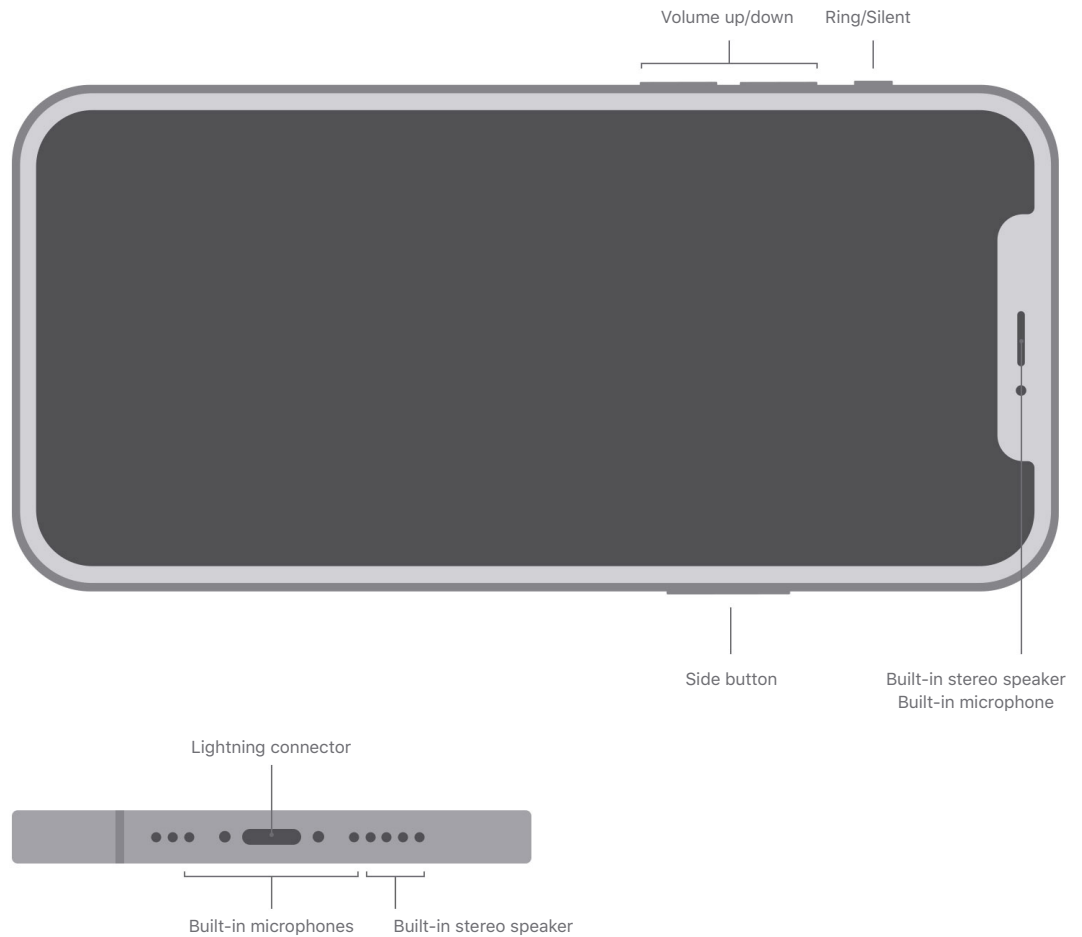

External Buttons and Connectors

Power and Battery

Video playback:
Up to 15 hours

Video playback (streamed):
Up to 10 hours

Audio playback:
Up to 50 hours

Video playback:
Up to 17 hours

Video playback (streamed):
Up to 11 hours

Audio playback:
Up to 65 hours

Both models:

Built-in rechargeable lithium-ion battery

MagSafe wireless charging up to 15W

Qi wireless charging up to 7.5W

Charging via USB to computer system or power adapter

Fast-charge capable: Up to 50% charge in 30 minutes with 20W adapter or higher (sold separately)

MagSafe

Wireless charging up to 15W

Magnet array

Alignment magnet

Accessory Identification NFC

Magnetometer