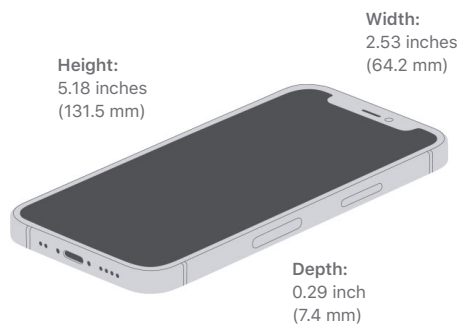

Capacity

64GB

128GB

256GB

64GB

128GB

256GB

Size and Weight

Weight: 4.76 ounces (135 grams)

Weight: 5.78 ounces (164 grams)

Display

Super Retina XDR display
5.4-inch (diagonal) all-screen OLED display
2340-by-1080-pixel resolution at 476 ppi

The iPhone 12 mini display has rounded corners that follow a beautiful curved design, and these corners are within a standard rectangle. When measured as a standard rectangular shape, the screen is 5.42 inches diagonally (actual viewable area is less).

Super Retina XDR display
6.1-inch (diagonal) all-screen OLED display
2532-by-1170-pixel resolution at 460 ppi

The iPhone 12 display has rounded corners that follow a beautiful curved design, and these corners are within a standard rectangle. When measured as a standard rectangular shape, the screen is 6.06 inches diagonally (actual viewable area is less).