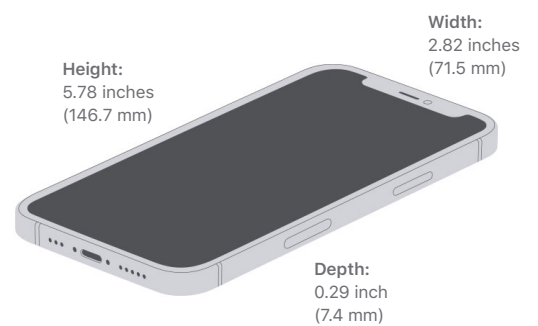

Capacity

64GB

128GB

256GB

64GB

128GB

256GB

Size and Weight

Weight: 4.76 ounces (135 grams)

Weight: 5.78 ounces (164 grams)

Display

Super Retina XDR display
5.4-inch (diagonal) all-screen OLED display
2340-by-1080-pixel resolution at 476 ppi

The iPhone 12 mini display has rounded corners that follow a beautiful curved design, and these corners are within a standard rectangle. When measured as a standard rectangular shape, the screen is 5.42 inches diagonally (actual viewable area is less).

Super Retina XDR display
6.1-inch (diagonal) all-screen OLED display
2532-by-1170-pixel resolution at 460 ppi

The iPhone 12 display has rounded corners that follow a beautiful curved design, and these corners are within a standard rectangle. When measured as a standard rectangular shape, the screen is 6.06 inches diagonally (actual viewable area is less).