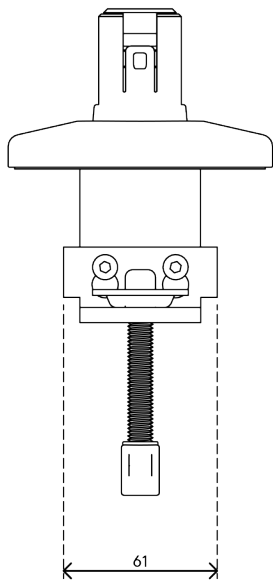

viewprime^x

Warranty

65.913

Viewprime desk clamp - mount 913

Our standard desk clamp is ideally for most desks to mount the single Viewprime plus monitor arm (65.113). Especially if you don't have cable management grommet holes or a M10 bolt hole is not an option, we recommend this mounting option.

- Suitable for a desktop thickness of 12 up to 50 mm (0,5" -2,0")

- Mounting option for single Viewprime plus monitor arm 65.113

viewprime ^x

Viewprime desk clamp - mount 913

2021/03/21

65.913

 185 x 110 x 110 mm

 1 pcs

 black

 1,662 kg

 805410659134