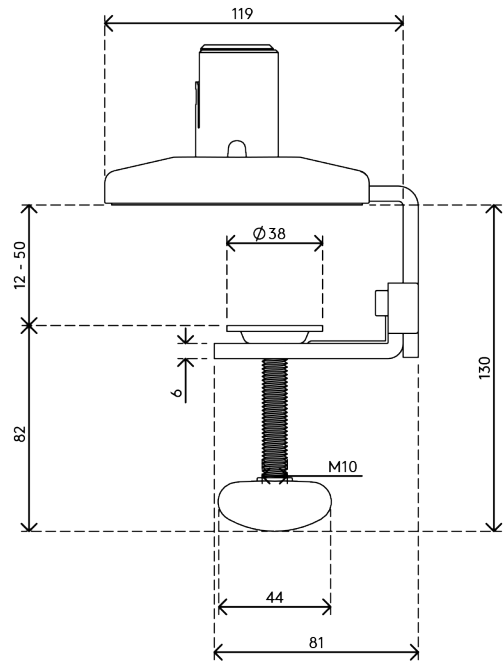

viewprime^x

Warranty

65.913

Viewprime desk clamp - mount 913

Our standard desk clamp is ideally for most desks to mount the single Viewprime plus monitor arm (65.113). Especially if you don't have cable management grommet holes or a M10 bolt hole is not an option, we recommend this mounting option.

- Suitable for a desktop thickness of 12 up to 50 mm (0,5" -2,0")

- Mounting option for single Viewprime plus monitor arm 65.113

viewprime ^x

Viewprime desk clamp - mount 913

2021/03/21

65.913

 185 x 110 x 110 mm

 1 pcs

 black

 1,662 kg

 805410659134