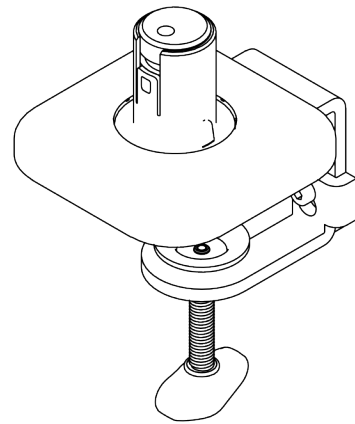

viewprime^x

Warranty

65.913

Viewprime desk clamp - mount 913

Our standard desk clamp is ideally for most desks to mount the single Viewprime plus monitor arm (65.113). Especially if you don't have cable management grommet holes or a M10 bolt hole is not an option, we recommend this mounting option.

- Suitable for a desktop thickness of 12 up to 50 mm (0,5" -2,0")

- Mounting option for single Viewprime plus monitor arm 65.113

viewprime ^x

Viewprime desk clamp - mount 913

2021/03/21

65.913

 185 x 110 x 110 mm