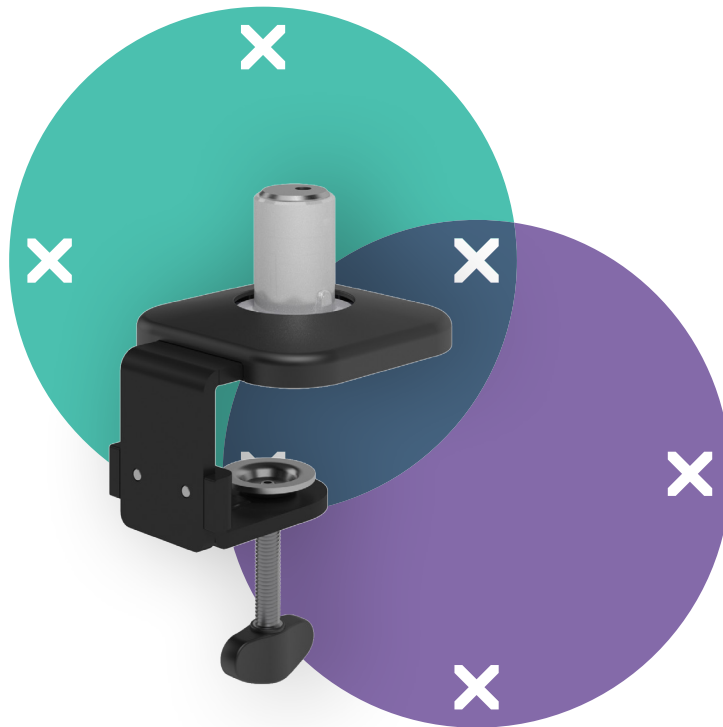

viewprime^x

Warranty

65.913

Viewprime desk clamp - mount 913

Our standard desk clamp is ideally for most desks to mount the single Viewprime plus monitor arm (65.113). Especially if you don't have cable management grommet holes or a M10 bolt hole is not an option, we recommend this mounting option.

- Suitable for a desktop thickness of 12 up to 50 mm (0,5" -2,0")

- Mounting option for single Viewprime plus monitor arm 65.113

viewprime ^x

Viewprime desk clamp - mount 913

2021/03/21

65.913

 185 x 110 x 110 mm

 1 pcs

 black

 1,662 kg

 805410659134