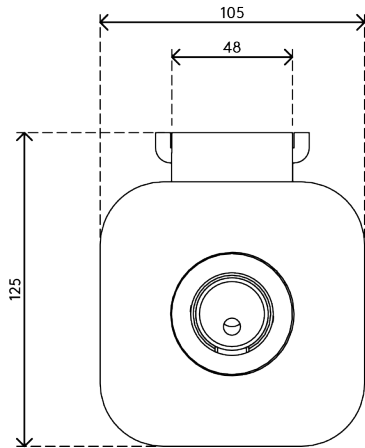

viewprime^x

Warranty

65.913

Viewprime desk clamp - mount 913

Our standard desk clamp is ideally for most desks to mount the single Viewprime plus monitor arm (65.113). Especially if you don't have cable management grommet holes or a M10 bolt hole is not an option, we recommend this mounting option.

- Suitable for a desktop thickness of 12 up to 50 mm (0,5" -2,0")

- Mounting option for single Viewprime plus monitor arm 65.113

viewprime ^x

Viewprime desk clamp - mount 913

2021/03/21

65.913

 185 x 110 x 110 mm

 1 pcs

 black

 1,662 kg

 805410659134