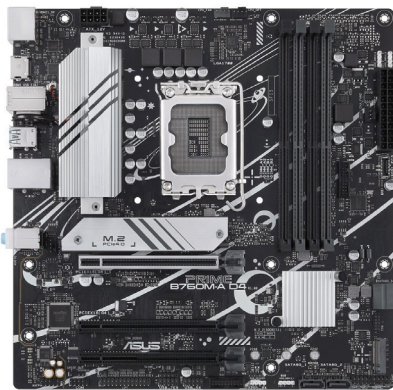

bluechip BUSINESSline Workstation WS1103

hardware

brand:.....bluechip
 chassis: mini tower
 dimensions:365 mm (h) × 160 mm (w) × 310 mm (d)
 power supply:650 watts (80Plus Gold certified)
 motherboard:Asus® Prime B760M-A D4-CSM
 chipset:.....Intel® B760
 CPU socket: 1 × LGA1700
 processor:Intel® Core™ i5-13600 (6P + 8E cores, up to 5.00 GHz)
 memory: 16 GB DDR4 (4 sockets, up to 128 GB)
 storage:500 GB NVMe SSD
 external connectivity (front):.....2 × USB 3.2 Gen 1 type-A, 2 × USB 2.0,
 headphone, microphone,
 optional: 1 × USB 3.2 Gen 1 type-C
 external connectivity (rear): 1 × PS/2, 2 × USB 3.2 Gen 2, 4 × USB 2.0,
 1 × 2,5 Gigabit LAN, 3-in-1 audio
 PCI slots:..... 1 × PCI Express 4.0 x16 (occupied by graphic card),
 1 × PCI Express 4.0 x4 (in x16 slot),
 1 × PCI Express 4.0 x1 (in x16 slot)
 graphic:NVIDIA® Quadro RTX™ A2000,
 12 GB GDDR6, 4 × mini-DisplayPort
 optical drive: DVD±R/RW
 sound: onboard