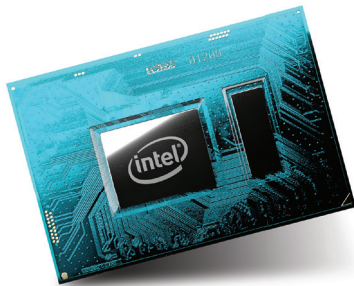

### A 2-in-1 for all the ways you work

Work your way as Surface Pro 7 moves from an ultra-light and versatile laptop, to a powerful tablet, to a portable studio. With better connectivity than ever with USB-C™ and USB-A ports for connecting to displays and docks, and charging your phone and accessories, Surface Pro 7 shows up in all the ways work and life demand.