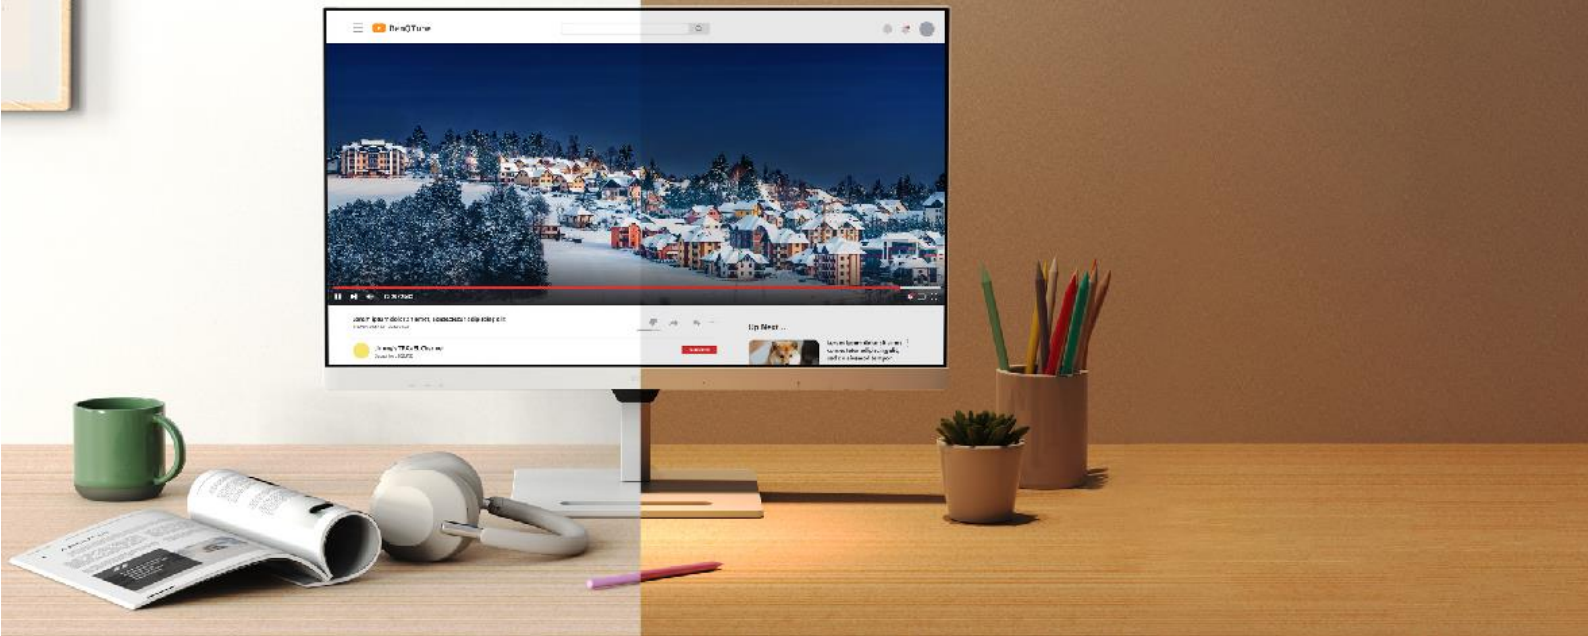

ERGONOMIC DESIGN

Ergonomic design allows easy adjustment of the monitor's height, tilt, rotation and swivel, increasing efficiency in an ideal, comfortable user environment. See the whole picture and enjoy images in their full context.

USB-C

Switch from a laptop to a desktop with a single USB-C cable. The GW3290QT can transfer data, video and audio signals while delivering 65W of power. With all peripherals connected to the monitor's USB hub, you only need one USB-C cable to connect the laptop to the monitor to make all devices work for you.

EYE-CAREU

Leave it to the compatible Eye-CareU software on the GW3290QT to remind you of time, lighting and distance from the screen while you focus on what you do best. Pop-up access acts as an assistant, allowing quick navigation and adjustment via on-screen quick controls.