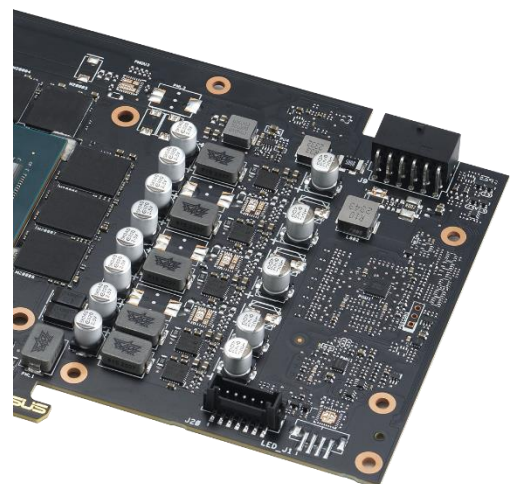

■ DURABILITY

Long-Life capacitors, dual ball fan bearings, and an automated manufacturing process ensure long-term reliability for your creator workstation.