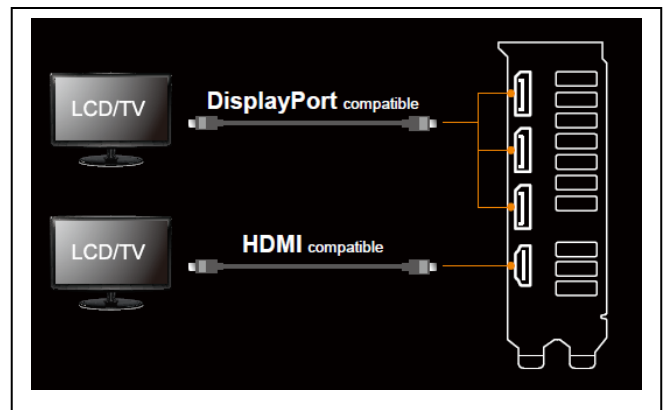

**Resizable BAR**

Resizable BAR is an advanced PCI Express feature that enables the CPU to access the entire GPU frame buffer at once, improving performance in many games.

**I/O Specifications**