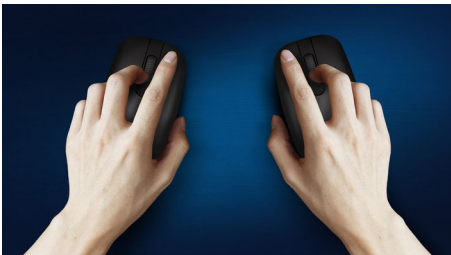

Ambidextrous mouse design

Ambidextrous shape feels good in right or left hand