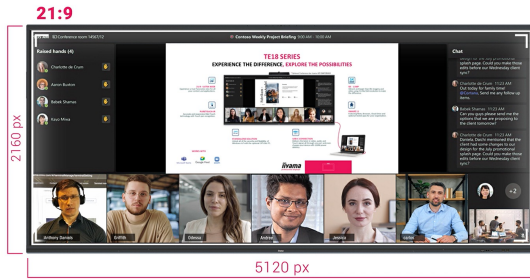

INFORMATION

105" Ultra-wide Interactive 5K UHD display with 21:9 panoramic view

- The TE10518UWI-B1AG is a revolutionary 105" 5K UHD Interactive Touchscreen that brings a new level of collaboration and engagement to your workspace. Boasting cutting-edge technology and a host of impressive features and functionalities, this interactive display is designed to transform the way you work, communicate, and share ideas. Whether it's for boardrooms, classrooms, or collaborative meeting spaces, this 105" 21:9 Ultra-Wide interactive touchscreen is the ultimate tool to foster creativity, productivity, and seamless communication.

Microsoft Teams Front Row

Take your collaboration to the next level with the integration of Microsoft Teams Front Row. This feature allows you to seamlessly host or join virtual meetings and video conferences using the interactive touchscreen as your central communication hub.

21:9 Ultra-Wide Screen

With an ultra-wide aspect ratio, this interactive touchscreen provides an expansive canvas to accommodate multiple content windows side-by-side, enhancing multitasking capabilities. The 21:9 Ultra Wide format is also the perfect optimisation for Microsoft Teams Front Row delivering an exceptional experience and meeting room equity for all attendees.

5K - 11 Mega Pixels

Experience stunning visuals with the 5K UHD resolution, offering crisp and clear images for a truly immersive viewing experience.

iiWare 11

Empower your presentations with iiWare 11, featuring Note, Browser, Cloud Drive via an intuitive and user-friendly software that allows you to effortlessly manage, customize, and access various applications with ease.