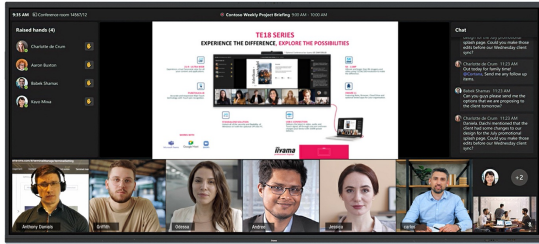

INFORMATION

105" Ultra-wide Interactive 5K UHD display with 21:9 panoramic view

- The TE10518UWI-B1AG is a revolutionary 105" 5K UHD Interactive Touchscreen that brings a new level of collaboration and engagement to your workspace. Boasting cutting-edge technology and a host of impressive features and functionalities, this interactive display is designed to transform the way you work, communicate, and share ideas. Whether it's for boardrooms, classrooms, or collaborative meeting spaces, this 105" 21:9 Ultra-Wide interactive touchscreen is the ultimate tool to foster creativity, productivity, and seamless communication.

Microsoft Teams Front Row

Take your collaboration to the next level with the integration of Microsoft Teams Front Row. This feature allows you to seamlessly host or join virtual meetings and video conferences using the interactive touchscreen as your central communication hub.

21:9 Ultra-Wide Screen

With an ultra-wide aspect ratio, this interactive touchscreen provides an expansive canvas to accommodate multiple content windows side-by-side, enhancing multitasking capabilities. The 21:9 Ultra Wide format is also the perfect optimisation for Microsoft Teams Front Row delivering an exceptional experience and meeting room equity for all attendees.

5K - 11 Mega Pixels

Experience stunning visuals with the 5K UHD resolution, offering crisp and clear images for a truly immersive viewing experience.

iiWare 11

Empower your presentations with iiWare 11, featuring Note, Browser, Cloud Drive via an intuitive and user-friendly software that allows you to effortlessly manage, customize, and access various applications with ease.