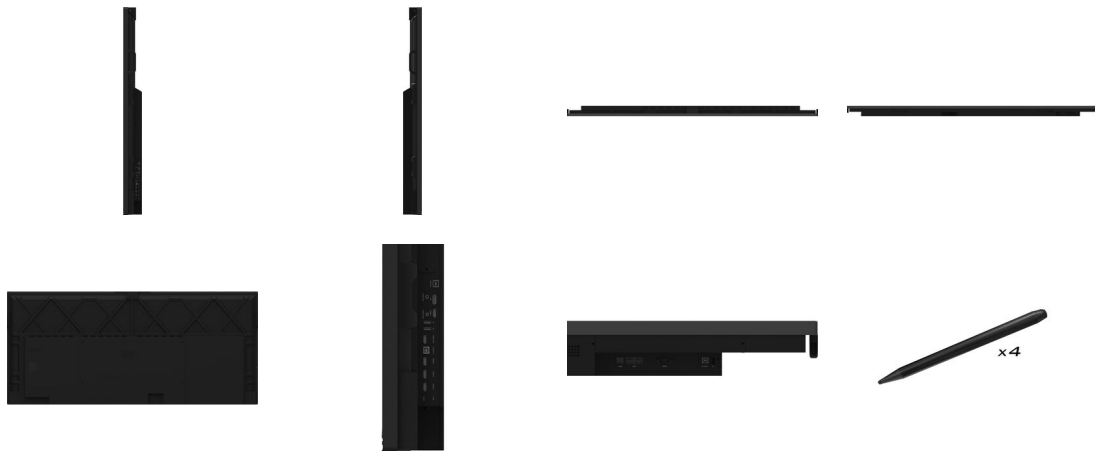

All trademarks and registered trademarks acknowledged. E & O E. Specification subject to change without notice. All LCD's comply with ISO-9241-307:2008 in connection with pixel defects. © IYAMA CORPORATION. ALL RIGHTS RESERVED