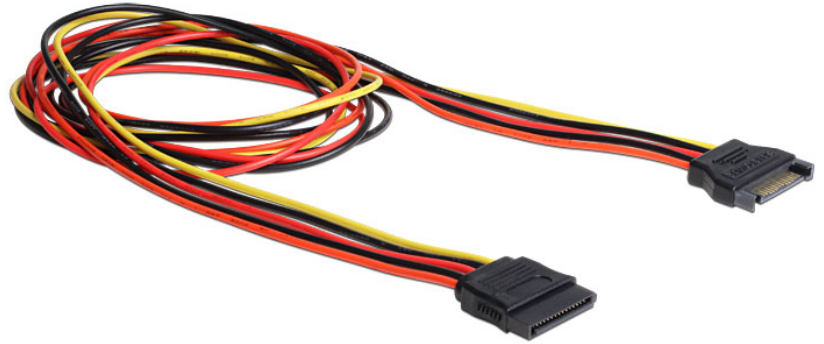

# Delock Cable Power SATA 15 Pin male > SATA 15 Pin female extension 100 cm

## Description

This cable can be used for the extension of the SATA power interface.

## Specification

- Connector: SATA 15 pin male > SATA 15 pin female
- Cable gauge: 18 AWG
- Cable length incl. connector: ca. 100 cm