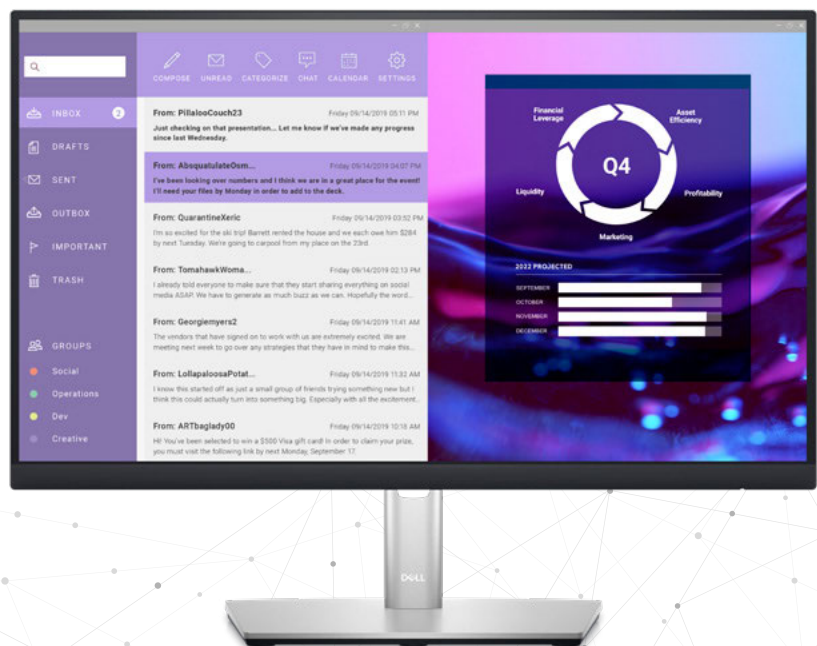

Adjust to your comfort

Experience made-for-you comfort by tilting, pivoting, swiveling, and adjusting the height of your monitor (150mm max).

P SERIES MONITOR P2223HC

Enhanced productivity

Dell Display Manager enhances everyday productivity through comprehensive management tools, giving you optimal front of screen experience, efficient display management, and easy, effortless multitasking.

Productive at every level

Easy Arrange allows you to easily tile multiple applications across one or more screens with 38 pre-set window partitions and the ability to personalize up to five windows, giving you improved multitasking abilities.

The key to convenience

Shortcut keys can save you even more time, letting you easily configure your display management settings so you can get to work faster.

Seamless transitions

The auto-restore feature remembers where you left off, so applications will go back to where you left them, even after you've unplugged.

More ways to manage

Asset management reports allow IT managers to quickly capture and track monitor information as well as configure multiple monitors at once through a single setup.

Learn more about [Dell Display Manager](#).