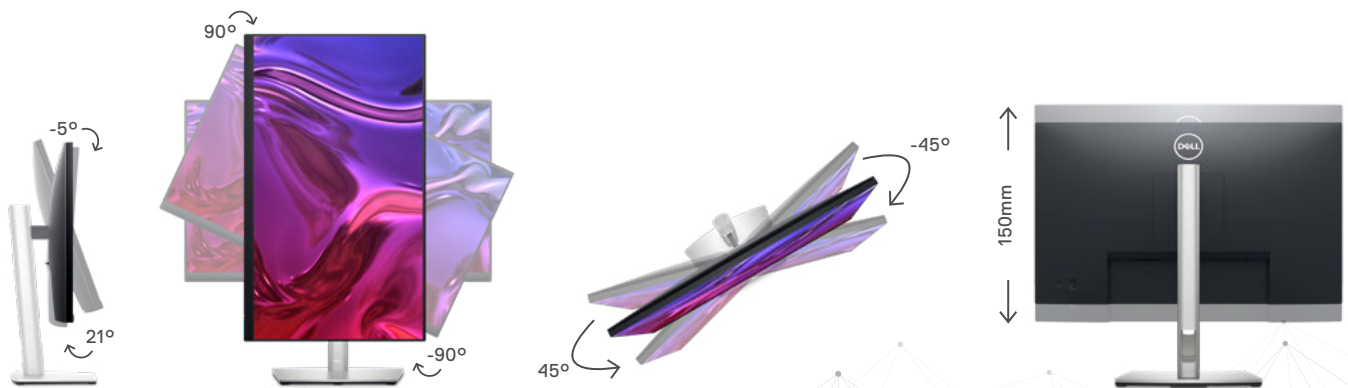

Adjust to your comfort

Experience made-for-you comfort by tilting, pivoting, swiveling, and adjusting the height of your monitor (150mm max).