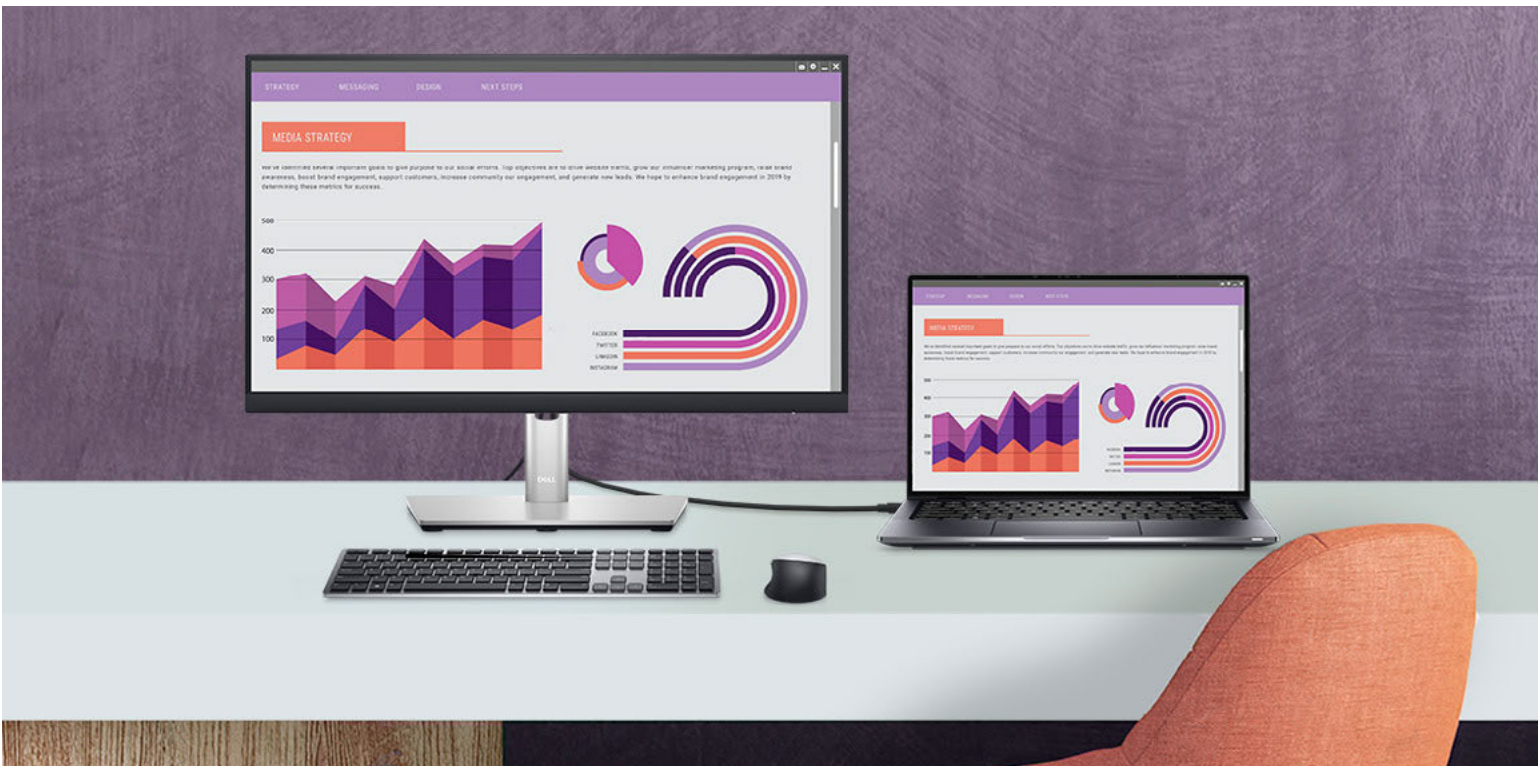

RECOMMENDED ACCESSORIES