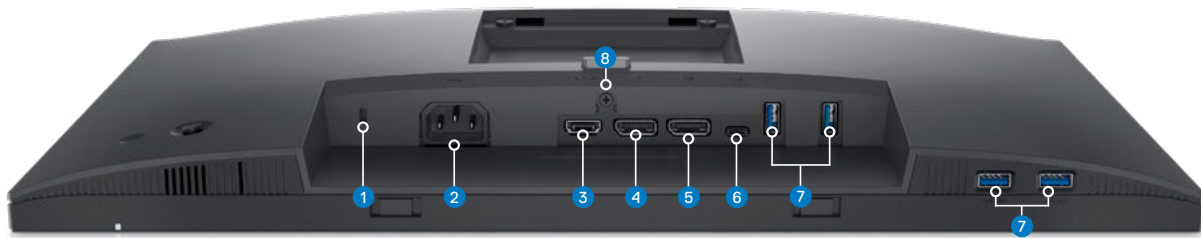

Extensive connectivity

Easily connect to a variety of devices with extensive connectivity ports, including display port, HDMI, VGA and quick access SuperSpeed 5Gbps USB ports.

Adjust to your comfort

Tilt, swivel, pivot, and height adjustable (150mm max)

- 1 Security lock slot***
- 2 Power connector
- 3 HDMI port

- 4 DisplayPort (in)
- 5 DisplayPort (out)
- 6 USB Type-C Upstream port

- 7 SuperSpeed USB 5Gbps (USB 3.2 Gen 1) Type-A Downstream port (4)
- 8 Stand lock