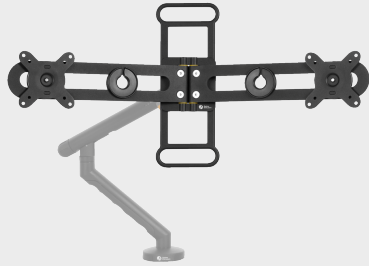

## BE Universal Crossbar

**The BE Universal Crossbar is the ergonomic monitor solution for anyone who works with two screens.**

### **The right posture starts with the right setup**

The BE Universal Crossbar is the ergonomic monitor solution for anyone who works with two screens. No hassle with separate arms or crooked setups? Then choose peace of mind and balance with one central arm that is fully adjustable. Thanks to the smart, modular design, you can quickly set up two screens. Seamlessly side by side, at exactly the right height and viewing angle.

### **Upgrade from single to dual without a new monitor arm**

Do you already have a BE Flexible Single monitor arm (or another monitor arm with VESA 75x75)? Then you can easily switch to a dual setup with the BE Flexible Universal Crossbar, without purchasing a completely new system. You keep the base and simply add the crossbar. Smart, sustainable, and economical.

## BE Universal Crossbar