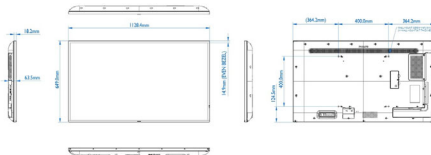

Power

- Standby power consumption: <0.5 W
- Mains power: 100 ~ 240 VAC, 50 ~ 60 Hz
- Consumption (Typical): 100 W
- Consumption (Max): 132 W
- Energy Label Class: G

Operating conditions

- Temperature range (operation): 0 ~ 40 °C
- Temperature range (storage): -20 ~ 60 °C
- Altitude: 0 ~ 3000 m
- MTBF: 50,000 hour(s)
- Humidity range (operation)[RH]: 20 - 80% RH (No condensation)
- Humidity range (storage) [RH]: 5 - 95% RH (No condensation)

Sound

- Built-in speakers: 2 x 10W RMS

Accessories

- Included accessories: Quick start guide, RS232 cable, AC Power Cord, IR sensor cable (1.8M), Remote Control & AAA Batteries

- Included Accessories: RS232 daisy-chain cable, Philips logo (x1), AC Switch Cover, USB Cover (x1), Screws
- Stand: BM05922(Optional)

Multimedia Applications

- USB Playback Audio: AAC, HEAAC, MPEG
- USB Playback Picture: BMP, JPEG, PNG
- USB Playback Video: MPEG, H.263, H.264, H.265

Miscellaneous

- On-Screen Display Languages: English, French, German, Spanish, Polish, Turkish, Russian, Italian, Simplified Chinese, Traditional Chinese, Arabic, Japanese, Danish, Dutch, Finnish, Norwegian, Portuguese, Swedish
- Regulatory approvals: CE, CCC, RoHS, BSMI, CB, VCCI, CU, EMF, EnergyStar 8.0, ETL, FCC, Class A, PSB
- Warranty: 3 year warranty

Internal Player

- CPU: 2 x A53 + 2 x A73
- GPU: ARM Mali G51
- Memory: 3GB DDR
- Storage: 32 GB eMMC

Issue date 2021-09-21

Version: 7.0.1

12 NC: 8670 001 68908
EAN: 87 12581 76921 5

© 2021 Koninklijke Philips N.V.
All Rights reserved.

Specifications are subject to change without notice.
Trademarks are the property of Koninklijke Philips N.V.
or their respective owners.

www.philips.com