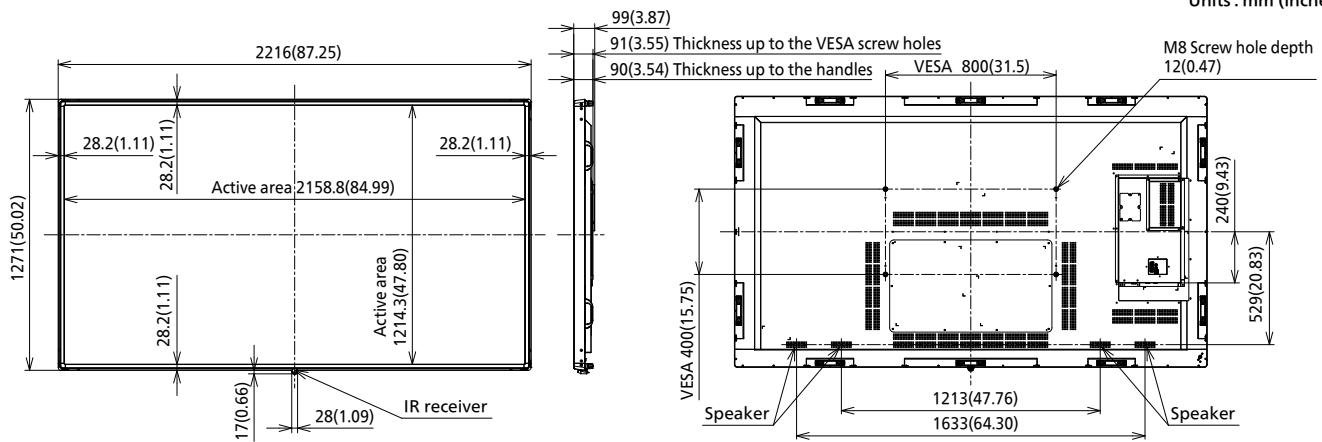

INCLUDED ACCESSORIES

- Remote Control - Batteries (AA Size) x 2
- AC cord x 4 (USA/EU/UK/AUS) (approx. 2 m (78.5"))
- IR sensor x 1 (cable length approx. 1480 mm (4.86 ft))
- IR Sensor Holder x 1 (Screw x 3) - Plate for IR sensor's holder
- Wi-Fi Dongle x 1
- USB Extension cable x 1 (approx. 1440 mm (4.73 ft))
- RS232C cable x1 (Approx. 1 m (3.28 ft)) - Clamper x 3
- Plate for IR sensor's holder

STANDARD (CERTIFICATIONS)

SAFETY REGULATIONS	UL 62368-1, CSA C22.2 No. 62368-1 EN62368-1 AS/NZS 62368.1
RADIATION REGULATIONS	FCC 47 CFR Part 15 Subpart B, ICES-003 EN55032, EN55035, EN61000-3-2, EN61000-3-3 AS/NZS 62368.1

WIRELESS LAN

Compliance standard	IEEE 802.11 a/b/g/n/ac Dualband (Wireless LAN Standard protocol)
Channel	CH 1-13, CH 36-64, CH 100-140
Communication range	Approx. 30 m (Depends on usage environment)

Bluetooth®

Supported version	Bluetooth® 5.1
Profile	HID / A2DP

REMOTE CONTROL TRANSMITTER

Power Requirements	DC 3 V (AA Size batteries x 2)
Operating distance¹	Approx. 7 m (23 ft)
Weight	Approx. 111 g (3.92 oz) including batteries
Dimensions (W x H x D)	51 x 161 x 27 mm (2.00" x 6.34" x 1.07")

¹ When operated directly in front of remote control sensor.

OPTIONAL ACCESSORIES

Early warning software	ET-SWA 100 / 105 series

DIMENSIONS

Cautions: This drawing is not a scale
Units : mm (inches)