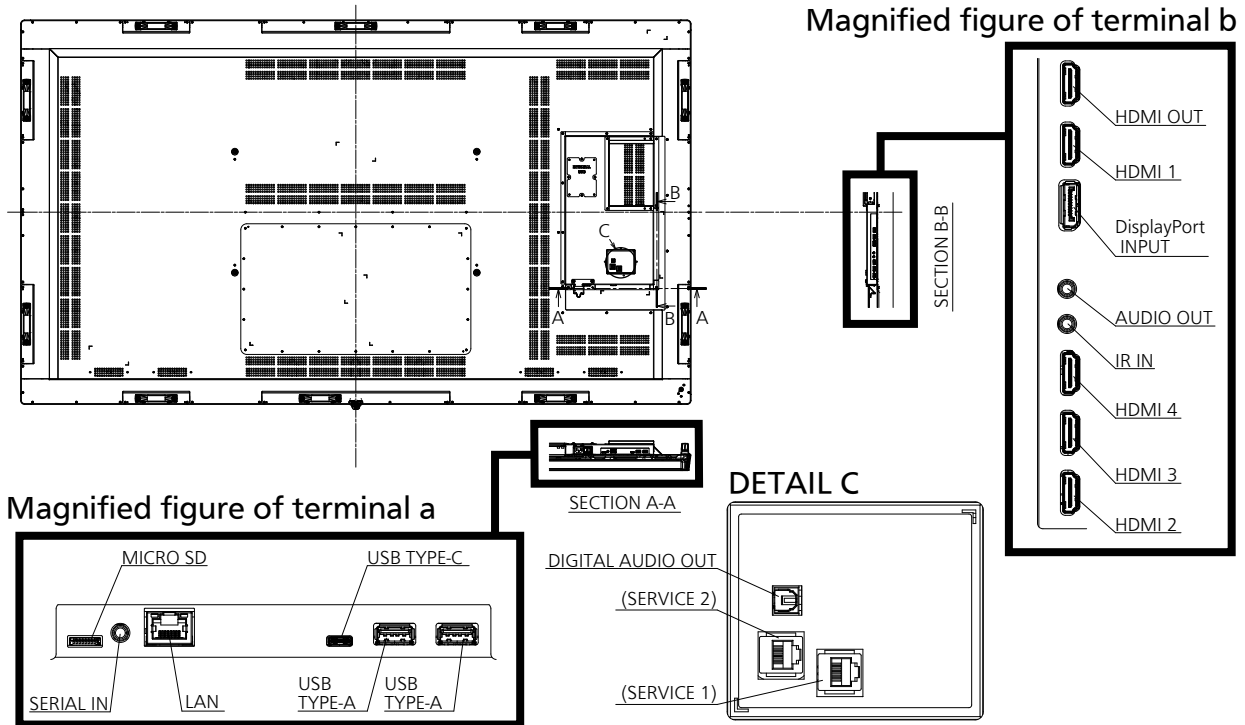

● [i] shown after the number of dots of resolution means the interlace signal.

● Drawing of terminals

View from back

Magnified figure of terminal a

Magnified figure of terminal b

SECTION A-A

DETAIL C

Sectional view of terminal a
(MICRO SD / SERIAL IN / LAN / USB TYPE-C /
USB TYPE-A / USB TYPE-A)

Sectional view of terminal b
(HDMI OUT / HDMI 1 / DisplayPort INPUT /
AUDIO OUT / IR IN / HDMI 4 / HDMI 3 / HDMI 2)

Terminal b
98SQE2W Terminal (Side)

Units : mm (inches)

	HDMI	Display Port	IR / AUDIO OUT
A	9.8 (0.39)	9.8 (0.39)	10.9 (0.43)
B	-	-	1.0 (0.04)
C	34.5 (1.35)		