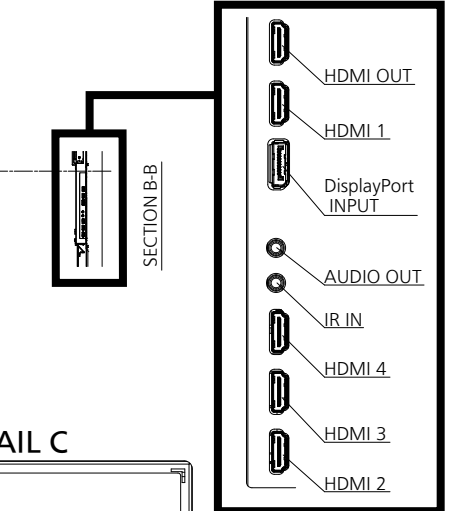

● [i] shown after the number of dots of resolution means the interlace signal.

● Drawing of terminals

View from back

Magnified figure of terminal a

Magnified figure of terminal b

SECTION A-A

DETAIL C

Sectional view of terminal a
(MICRO SD / SERIAL IN / LAN / USB TYPE-C /
USB TYPE-A / USB TYPE-A)

Terminal a
98SQE2W Terminal (Bottom)

Units : mm (inches)

	MICRO SD	SERIAL	LAN	USB TYPE-C	USB TYPE-A
A	7.9 (0.31)	10.9 (0.43)	12.5 (0.49)	8.0 (0.31)	10.3 (0.41)
B	-	1.3 (0.05)	5.7 (0.22)	-	-
C	34.3 (1.35)				
D	28.6 (1.12)				
E	85.5 (3.37)				

Sectional view of terminal b
(HDMI OUT / HDMI 1 / DisplayPort INPUT /
AUDIO OUT / IR IN / HDMI 4 / HDMI 3 / HDMI 2)

Terminal b
98SQE2W Terminal (Side)

Units : mm (inches)

	HDMI	Display Port	IR / AUDIO OUT
A	9.8 (0.39)	9.8 (0.39)	10.9 (0.43)
B	-	-	1.0 (0.04)
C	34.5 (1.35)		