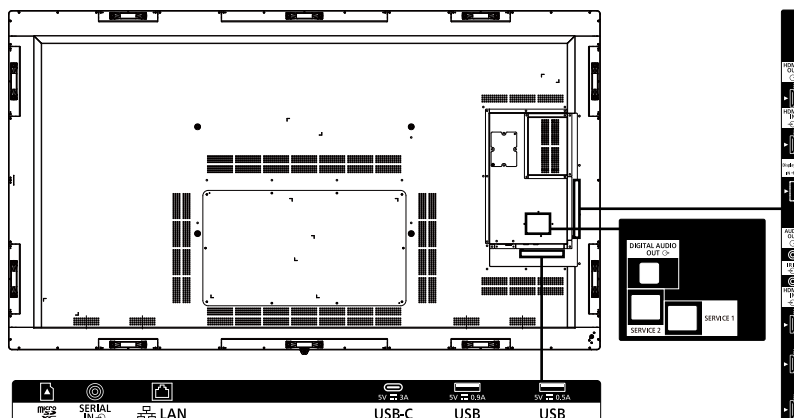

CONNECTION TERMINAL

1 Specifications and appearance are subject to change without notice.