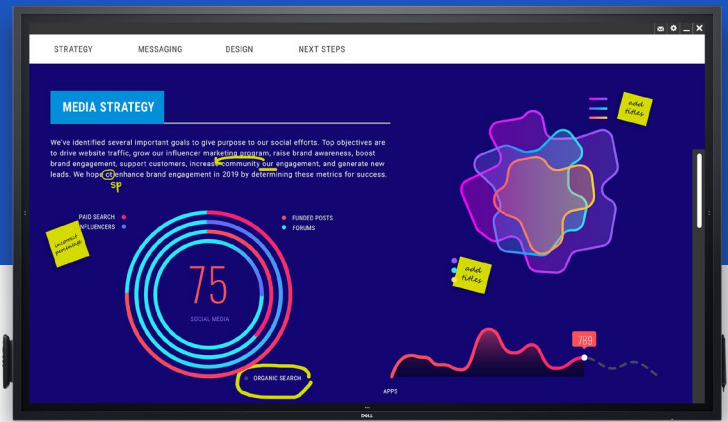

Recommended Accessories

Dell OptiPlex Micro

Dell OptiPlex Micro enables an all-in-one like experience when combined with conferencing software. It allows video conferencing, whiteboarding, presentations and other applications to be run directly on the monitor or a very easy-to-use meeting experience.

X-Large Fusion Micro-Adjustable Fixed Wall Display Mount – XSM1U

Chief's upgraded fixed wall mounts are based on installer feedback and direct observations of installers in the field. Many new features join Fusion favorites like Centerless shift, ControlZone leveling adjustment and ClickConnect Latching.

Chief X-Large FUSION XPA1UB – Cart for LCD / plasma panel

This mobile FUSION AV cart incorporates rounded edges and sleek features to give the cart a softer professional feel that fits well in corporate and classroom environments.

Chief X-Large Fusion Floor Stand – XFA1UB

This floor support solution incorporates rounded edges and sleek features to give the aesthetics a softer, professional feel, that fits well in corporate and classroom environments. The height can be adjusted by one person via a hex bit on a power drill without removing the screen.

Logitech Rally Plus Conferencecam and Speakers

See and hear better studio-quality video, unmatched voice clarity, and RightSense automation for better meetings. The all-in-one AV system features the Rally Plus premium conferencecam with Ultra-HD optics, 15x HD zoom, modular audio with two mic pods and speakers, and RightSight auto-framing technology.