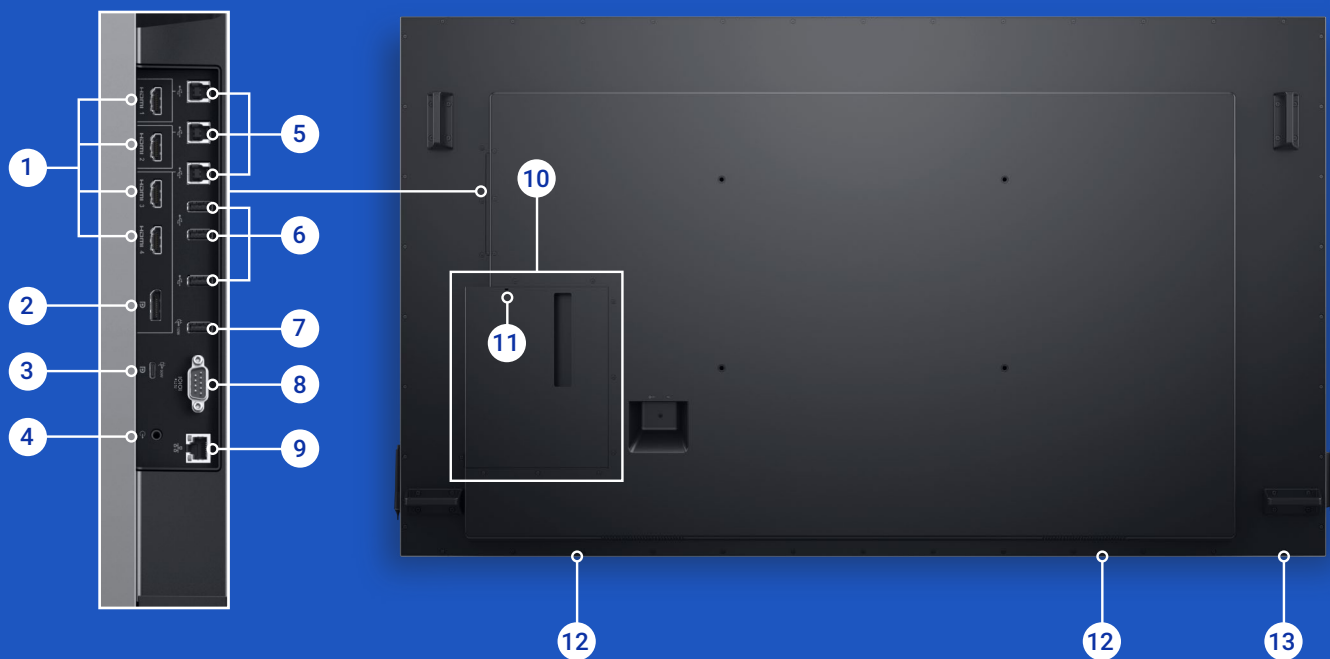

X-Large Fusion Micro-Adjustable Fixed Wall Display Mount – XSM1U

Chief's upgraded fixed wall mounts are based on installer feedback and direct observations of installers in the field. Many new features join Fusion favorites like Centerless shift, ControlZone leveling adjustment and ClickConnect Latching.

Chief X-Large Fusion Floor Stand – XFA1UB

This floor support solution incorporates rounded edges and sleek features to give the aesthetics a softer, professional feel, that fits well in corporate and classroom environments. The height can be adjusted by one person via a hex bit on a power drill without removing the screen.

Ports & Slots

- 1** HDMI (4)
- 2** DisplayPort
- 3** USB Type-C / DisplayPort
- 4** Audio line-out¹
- 5** USB 3.1 upstream (3)
- 6** USB 3.1 downstream (3)
- 7** USB charging port

- 8** RS232
- 9** RJ45
- 10** OptiPlex holder
- 11** Security lock slot
- 12** Speakers
- 13** Power on/off button