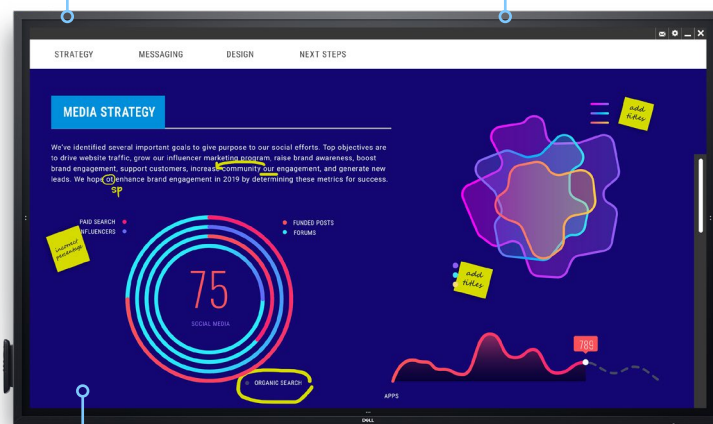

All-in-one convenience

Seamlessly integrate an optional Dell OptiPlex Micro and allow IT to select the best option for varying business needs.

Manage your meeting spaces

With RS232, RJ45 and HDMI CEC ports, you can use remote management tools to maintain and control your Large Format monitor with a network control system.

Instant engagement

With InGlass™ 20-point touch capability, multiple users can interact with the screen at the same time.

Write in style

Mimicking a more natural writing tool, the dual-tip stylus has an ergonomic, easy-grip design, a fine writing tip and a precise eraser. It also magnetically attaches to the side of the display, so it's never misplaced.