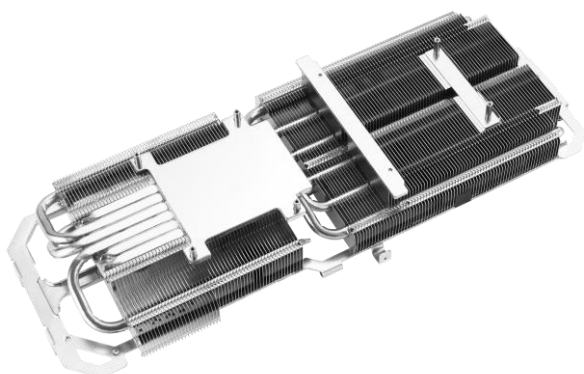

TUF-RTX4090-O24G-OG-GAMING

BUILT TUF

ASUS innovations

*The Ultimate Platform for Gamers and Creators
Powered by GeForce RTX 40 Series*

Powered by NVIDIA DLSS3, ultra-efficient Ada Lovelace arch, and full ray tracing.

4th Generation Tensor Cores: Up to 4x performance with DLSS 3 vs. brute-force rendering

3rd Generation RT Cores: Up to 2X ray tracing performance

■ Cooling

A MaxContact heat spreader efficiently transfers heat into a new 3.2-slot heatsink. On top, three Axial-tech fans work in tandem to drive air through the entire array, helping to keep temperature under tight control.

■ Rigid Structure

A new all-aluminum shroud adds a robust flair to TUF builds and is accompanied by a metal backplate, helping reduce PCB flex and keep sensitive components safe.

TUF GAMING

■ Durability

Dual ball fan bearings that stand up to tough conditions more readily than other bearing types and top-shelf capacitors that pass military-grade certification team up to boost product longevity. These components are soldered to the PCB using an Auto-Extreme automated manufacturing process, ensuring accurate placement and a perfect joint every time.