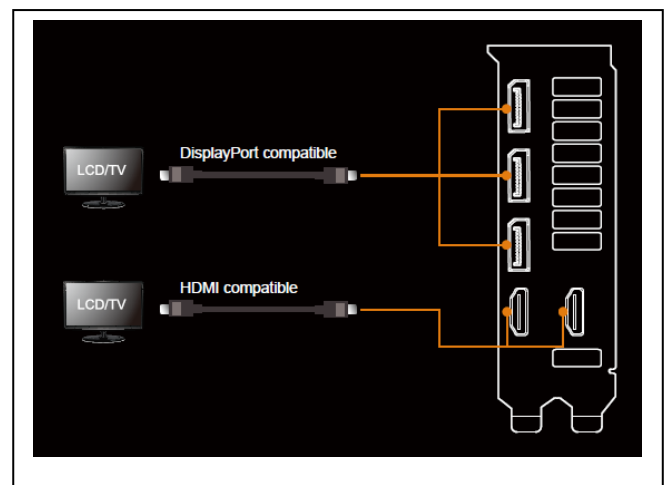

Resizable BAR

Resizable BAR is an advanced PCI Express feature that enables the CPU to access the entire GPU frame buffer at once, improving performance in many games.

I/O Specifications

Specifications

| Model name | TUF-RTX4090-O24G-OG-GAMING |
|------------------------------------|--|
| Graphics Engine | NVIDIA® GeForce RTX™ 4090 |
| CUDA cores | 16384 |
| OpenGL® | OpenGL® 4.6 |
| Engine Clock | OC Mode: 2595 MHz Default Mode: 2565 MHz |
| Memory Interface | 384 bit |
| Video Memory | 24 GB GDDR6X |
| Memory Speed | 21 Gbps |
| Power Connector | 1 x 16-pin |
| I/O | 2 x Native HDMI 2.1a 3 x Native DisplayPort 1.4a |
| HDCP Compliant | HDCP 2.3 |
| Digital Max. Resolution | 7680 x 4320 |
| Maximum Display Support | 4 |
| NVLink/ Crossfire Support | NA |
| Recommended PSU | 850 W |
| Bus Standard | PCIe 4.0 |
| What's in the box | 1 x Collection Card 1 x Speedsetup Manual 1 x Adapter Cable 1 x Thank you Card |
| Software Bundled | ASUS GPU Tweak III & GeForce Game Ready Driver & Studio Driver: please download all software from the support site. |
| Slot | 3.2 slot |
| Dimension | |
| Card Size (cm/inch) | 325.9 * 140.2 * 62.8 (mm) 12.83 * 5.52 * 2.47 (inch) |
| Color Box (mm) | 534 x 265 x 85 (mm) |
| Weight | |
| Single Card (KG) | 1.7 kg |
| Product Weight (with packing) (KG) | 2.7 kg |
| Note | <p>* Our wattage recommendation is based on a fully overclocked GPU and CPU system configuration. For a more tailored suggestion, please use the "Choose By Wattage" feature on our PSU product page: https://rog.asus.com/event/PSU/ASUS-Power-Supply-Units/index.html</p> <p>* All specifications are subject to change without notice. Please check with your supplier for exact offers. Products may not be available in all markets. If you do not use the latest and current specifications of ASUS products, you shall be liable for all loss and damage claimed by third party to ASUS based on false advertising or any other issues caused from using false specifications of ASUS products.</p> |