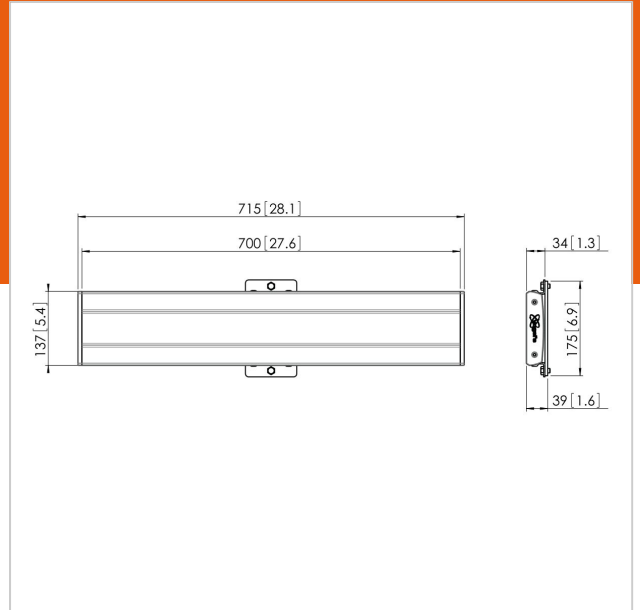

PFB 3407 Display interface bar black

Article number (SKU)
Colour

7234070
Black

Key Benefits

- Endlessly expandable
- Modular
- Quick and easy installation

The PFB 3407 interface bar is part of the modular Connect-it system with which you can create your own ceiling, floor or wall solution.

The PFB 3407 has a max. horizontal fitment of 650 mm and can be combined with the display interface strips of the PFS 3xxx Series.

PFB 3407 Display interface bar black

www.vogels.com

VOGEL'S HOLDING BV 2019 (c) All rights reserved.
Subject to printing errors, technical and price amendments.
Date: 2019-09-25

Specifications

Product type number	PFB 3407
Article number (SKU)	7234070
Colour	Black
EAN single box	8712285329449
Width	715
TÜV certified	Yes
Guarantee	5 years
Max. height of interface (mm)	180
Max. width of interface (mm)	715
Fischer inside	Yes
Max. depth of interface (mm)	35
Max. horizontal hole pattern (mm)	650
Max. weight load on pole (kg)	160
Max. weight load on wall (kg)	53
Min. horizontal hole pattern (mm)	100