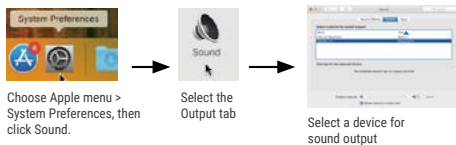

Input: Type-C with USB C 5V port
Output: Gigabit Ethernet & USB 3.0
Cable Length: 15 cm
Product Size: 125 × 25 × 16mm

Expand the USB C port to:

- 1× HDMI: 4K@60Hz
- 3× USB 3.0 Ports Super Speed 5Gbps data transfer
- 1× Gigabit Ethernet, Support 10/100/1000Mbps network
- 1× USB C port, PD 3.0 Charging max up to 100W
- LED indicator
- Plug and Play, hot swap
- Compatible with all main-stream Windows/macOS/Android operating system

Features

- Stylish high quality Aluminum alloy shell
- Support high resolution 4K@60Hz video output
- Super speed USB 3.0; up to 5Gbps data transmission
- Support 1000Mbps bandwidth
- Connect PC's original power adapter to provide enough current
- The max input of PD port is 100W
- Backward compatible with USB 2.0/1.1
- Compatible with Mouse, Keyboard, USB Bluetooth Adapter, USB flash drive, Hard drive and other USB devices

Display OS operating procedure

Sound output procedure

Windows

Screen switch shortcut key

Disposal and recycling information

The crossed-out wheeled bin symbol means that this product must be disposed separately from household waste. As an end user, you are obliged to dispose the product in accordance with the respective national regulations for separate collection, for example by depositing it at an official collection point. Returning it to the retailer is also possible if the distributor offers voluntary return or is legally obliged to do so. Separate collection is a valuable contribution to the protection of the environment and human health, as the proper treatment of waste equipment avoids potential negative effects caused by the presence of hazardous substances and protects raw materials by recovering them.