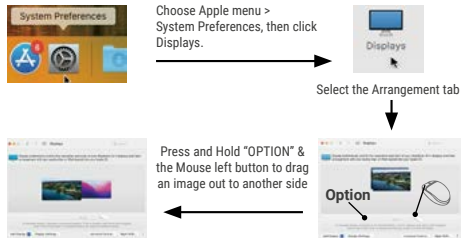

Features

- Stylish high quality Aluminum alloy shell
- Support high resolution 4K@60Hz video output
- Super speed USB 3.0; up to 5Gbps data transmission
- Support 1000Mbps bandwidth
- Connect PC's original power adapter to provide enough current
- The max input of PD port is 100W
- Backward compatible with USB 2.0/1.1
- Compatible with Mouse, Keyboard, USB Bluetooth Adapter, USB flash drive, Hard drive and other USB devices

Display OS operating procedure

Sound output procedure

Windows

Screen switch shortcut key

Disposal and recycling information

The crossed-out wheeled bin symbol means that this product must be disposed separately from household waste. As an end user, you are obliged to dispose the product in accordance with the respective national regulations for separate collection, for example by depositing it at an official collection point. Returning it to the retailer is also possible if the distributor offers voluntary return or is legally obliged to do so. Separate collection is a valuable contribution to the protection of the environment and human health, as the proper treatment of waste equipment avoids potential negative effects caused by the presence of hazardous substances and protects raw materials by recovering them.