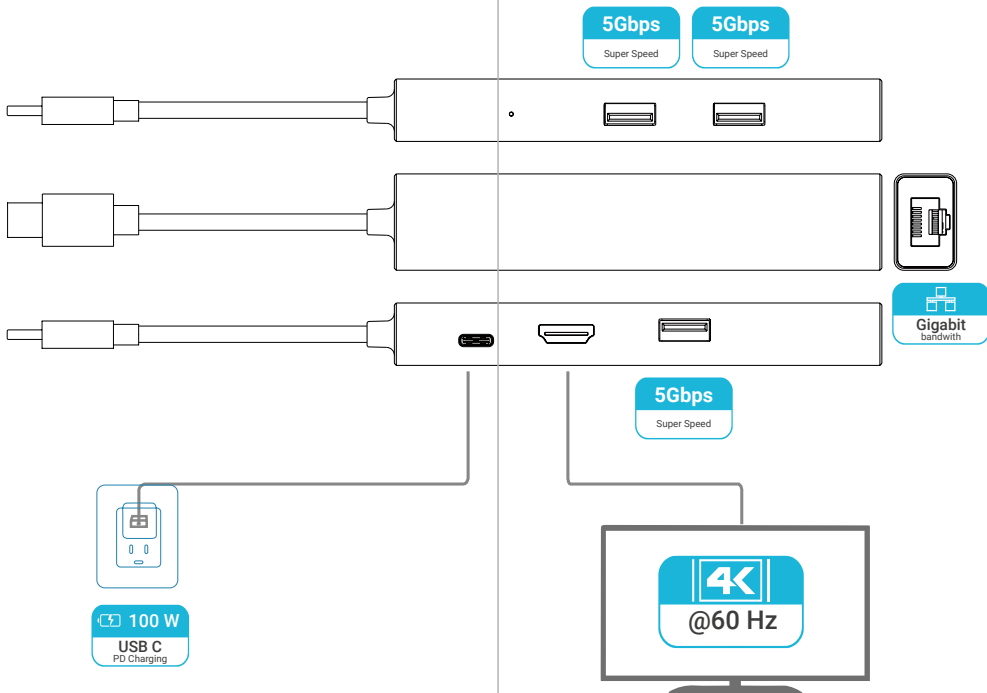

Function chart

USER MANUAL.

EN

4743809

Adapter Type-C - HDMI/RJ45/USB

Please read these instructions carefully before using the product and store them properly.

ARTICONA

Specifications

Input: Type-C with USB C 5V port
Output: Gigabit Ethernet & USB 3.0
Cable Length: 15 cm
Product Size: 125 × 25 × 16mm

Expand the USB C port to:

- 1× HDMI: 4K@60Hz
- 3× USB 3.0 Ports Super Speed 5Gbps data transfer
- 1× Gigabit Ethernet, Support 10/100/1000Mbps network
- 1× USB C port, PD 3.0 Charging max up to 100W
- LED indicator
- Plug and Play, hot swap
- Compatible with all main-stream Windows/macOS/Android operating system

Features

- Stylish high quality Aluminum alloy shell
- Support high resolution 4K@60Hz video output
- Super speed USB 3.0; up to 5Gbps data transmission
- Support 1000Mbps bandwidth
- Connect PC's original power adapter to provide enough current
- The max input of PD port is 100W
- Backward compatible with USB 2.0/1.1
- Compatible with Mouse, Keyboard, USB Bluetooth Adapter, USB flash drive, Hard drive and other USB devices

Display OS operating procedure

Sound output procedure

Windows

Screen switch shortcut key

Disposal and recycling information

The crossed-out wheeled bin symbol means that this product must be disposed separately from household waste. As an end user, you are obliged to dispose the product in accordance with the respective national regulations for separate collection, for example by depositing it at an official collection point. Returning it to the retailer is also possible if the distributor offers voluntary return or is legally obliged to do so. Separate collection is a valuable contribution to the protection of the environment and human health, as the proper treatment of waste equipment avoids potential negative effects caused by the presence of hazardous substances and protects raw materials by recovering them.