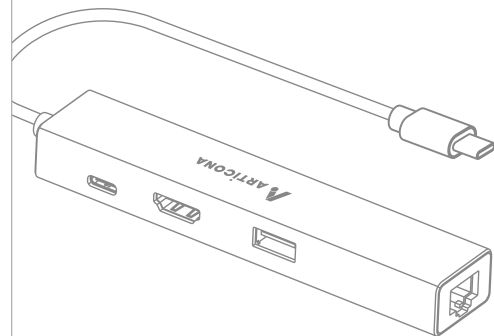

Function chart

USER MANUAL.

EN

4743809

Adapter Type-C - HDMI/RJ45/USB

Please read these instructions carefully before using the product and store them properly.

ARTICONA

Specifications

Input: Type-C with USB C 5V port
Output: Gigabit Ethernet & USB 3.0
Cable Length: 15 cm
Product Size: 125 × 25 × 16mm

Expand the USB C port to:

- 1× HDMI: 4K@60Hz
- 3× USB 3.0 Ports Super Speed 5Gbps data transfer
- 1× Gigabit Ethernet, Support 10/100/1000Mbps network
- 1× USB C port, PD 3.0 Charging max up to 100W
- LED indicator
- Plug and Play, hot swap
- Compatible with all main-stream Windows/macOS/Android operating system

Features

- Stylish high quality Aluminum alloy shell
- Support high resolution 4K@60Hz video output
- Super speed USB 3.0; up to 5Gbps data transmission
- Support 1000Mbps bandwidth
- Connect PC's original power adapter to provide enough current
- The max input of PD port is 100W
- Backward compatible with USB 2.0/1.1
- Compatible with Mouse, Keyboard, USB Bluetooth Adapter, USB flash drive, Hard drive and other USB devices

Display OS operating procedure

Sound output procedure

Windows

Screen switch shortcut key

Disposal and recycling information

The crossed-out wheeled bin symbol means that this product must be disposed separately from household waste. As an end user, you are obliged to dispose the product in accordance with the respective national regulations for separate collection, for example by depositing it at an official collection point. Returning it to the retailer is also possible if the distributor offers voluntary return or is legally obliged to do so. Separate collection is a valuable contribution to the protection of the environment and human health, as the proper treatment of waste equipment avoids potential negative effects caused by the presence of hazardous substances and protects raw materials by recovering them.