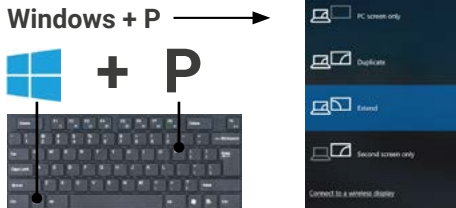

Display OS operating procedure

Sound output procedure

Windows

Screen switch shortcut key

Disposal and recycling information

The crossed-out wheeled bin symbol means that this product must be disposed separately from household waste. As an end user, you are obliged to dispose the product in accordance with the respective national regulations for separate collection, for example by depositing it at an official collection point. Returning it to the retailer is also possible if the distributor offers voluntary return or is legally obliged to do so. Separate collection is a valuable contribution to the protection of the environment and human health, as the proper treatment of waste equipment avoids potential negative effects caused by the presence of hazardous substances and protects raw materials by recovering them.