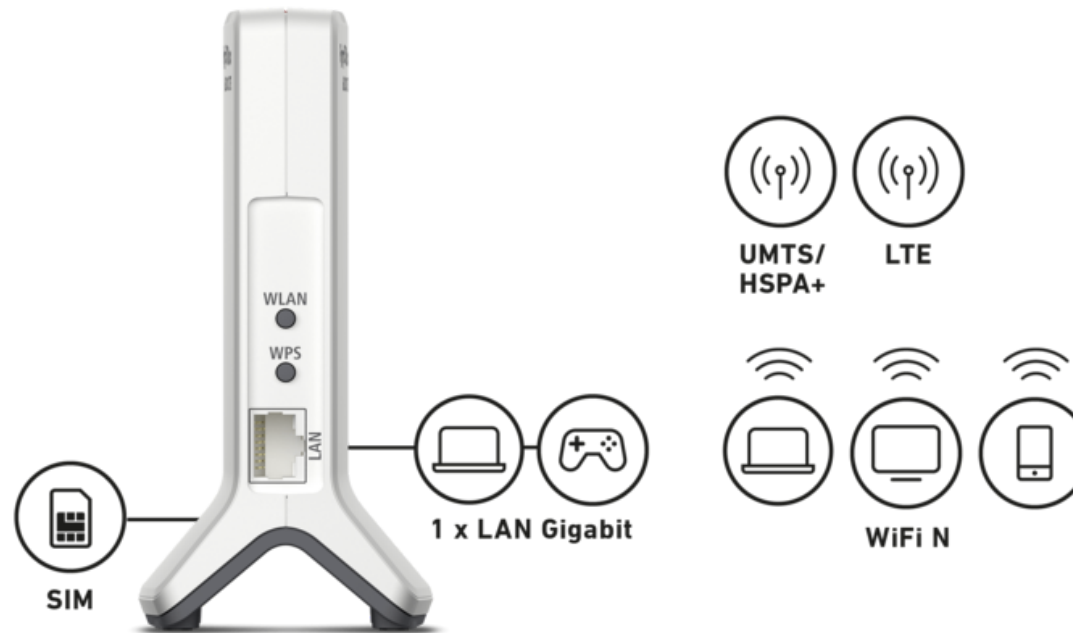

FRITZ!Box 6820 LTE

Technical specifications

Technical specifications

Interface details

Integration into the LTE broadband network with LTE-SIM card (mini SIM)

Wireless N access point (IEEE 802.11n, g, b in the 2.4-GHz band) for

Internet connection via UMTS/HSPA+ (3G)

PC, notebook, tablet, smartphone

1 x gigabit Ethernet (10/100/1000 Base T, RJ45 port) for PC, game console, network

LTE

LTE category 4 modem (FDD)

Multi-band support: band 1 (2.1 GHz), band 3 (1.8 GHz), band 7 (2.6 GHz), band 8 (900 MHz), band 20 (800 MHz) and band 32 (1.5 GHz)

Supports the 1.4, 3, 5, 10, 15 and 20 MHz channel bandwidths

MIMO receiver technology (Multiple-In-Multiple-Out antenna technology)

Integrated LTE antennas

Internet

LTE router with firewall/NAT, DHCP server, DynDNS client, UPnP AV

Wireless guest access – secure surfing for friends and visitors

Green AP mode for optimum performance at minimum power consumption

FRITZ!OS

Clearly laid out user interface, for intuitive operation via web browser