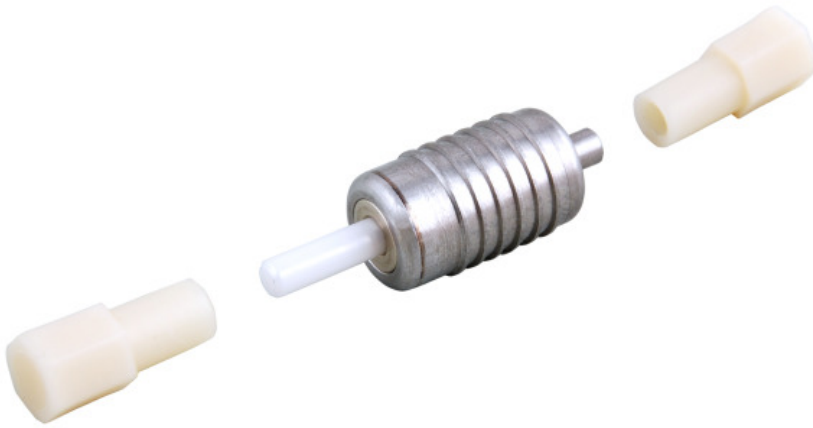

DATASHEET

Fiber Checker Adapter for 1.25 mm Ferrules

Article no.

39990.2

Description

Adapts Fiber Checker 2.5 mm to 1.25 mm ferrule
 Enables checking of the most popular FO plug types with just one Fiber Checker
 Fiber Checker side: 2.5 mm ferrule
 Fiber side: 1.25 mm connection
 For LC, MU, F3000® ferrules
 Dust caps for both sides included

Available variants

Article no.	Title	Suitable for Model
39990.2	Adapter for Fiber Checker 3000 adapted from 2,5mm to 1,25mm	Fiber Optic other

This datasheet was created automatically on 06-03-2019 . Technical changes reserved.