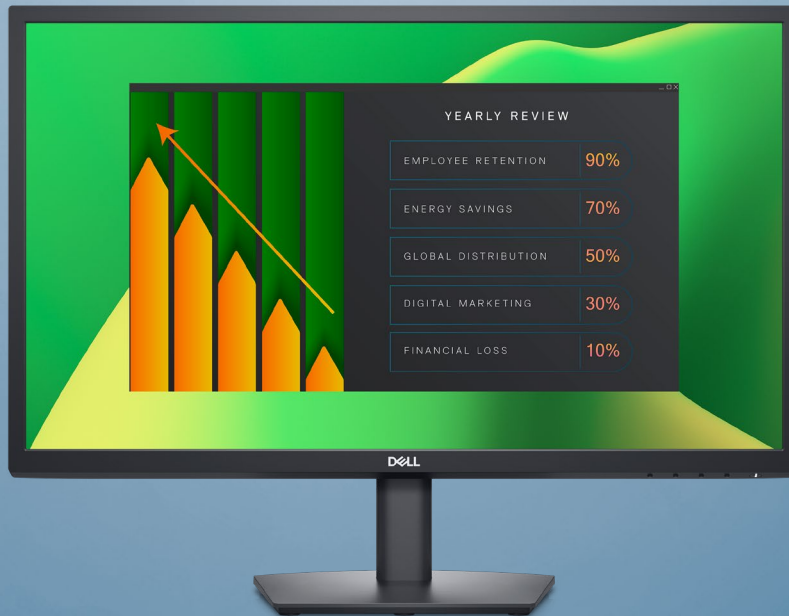

DELL 24 MONITOR | E2423H

The essentials you need to be more productive.

ALL THE ESSENTIALS

Get outstanding value with this 23.8" FHD monitor that comes with DP and VGA ports, a wide viewing angle and a space saving compact stand.

DELL DISPLAY MANAGER

Superior productivity and manageability featuring quick access keys, preset layouts, multi-monitor configuration and remote management for IT managers.

ECO-CONSCIOUS DESIGN

An ENERGY STAR®, EPEAT® Gold registered¹ and TCO Certified Edge monitor that meets stringent, energy efficient requirements.

ALL THE ESSENTIALS

Wide viewing angle: See your work in FHD clarity and get consistent views across a wide 178°/178° viewing angle.

Crisp images: Get an impressive 3000:1 contrast ratio for deeper blacks, brighter whites and vivid color.