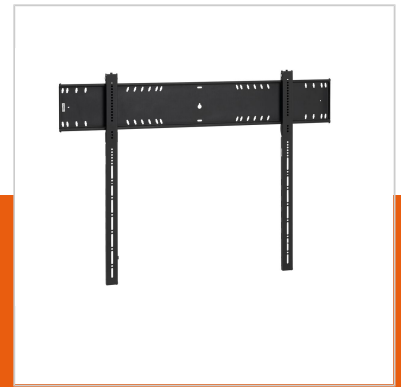

## PFW 6900 Display wall mount fixed

Article number (SKU) 7369000  
Colour Black

### Key Benefits

- Easy levelling and installation
- For the heaviest displays
- Self-centering display bolts
- Locked service position

Extra-flat display wall mount for large displays The PFW 6900 is a robust and elegant wall mount for displays from 80 to 120 inches, weighing up to 160 kg. The wall mount has a depth of only 42 mm. The integrated touch-screen stabiliser ensures that even the largest touch screens can be mounted perfectly vertical and stable on the wall.

Safe solid solution Looking for a solid, secure way to mount your display flat against a wall? The PFW 6900 fixed wall mount is a reliable and simple solution with guaranteed Vogel's quality. The PFW 6900 is part of the 6000 series. Everything we know about quality and ease of installation has been applied to this product. This includes easy display levelling after installation, self-centering screws and easy access for service and maintenance. As you would expect from Vogel's, the PFW 6900 is TÜV-5 certified.

### Specifications

Product type number	PFW 6900	Min. vertical hole pattern (mm)	400
Article number (SKU)	7369000	Orientation	Landscape
Colour	Black	Service position	Yes
EAN single box	8712285352645	Universal or fixed hole pattern	Universal
TÜV certified	Yes		
Guarantee	5 years		
Min. screen size (inch)	75		
Max. screen size (inch)	110		
Max. weight load (kg)	160		
Min. hole pattern	400mm x 400mm		
Max. hole pattern	1200mm x 800mm		
Max. bolt size	M8		
Max. height of interface (mm)	850		
Max. width of interface (mm)	1275		
Fischer inside	Yes		
Levelling function	Post-installation horizontal levelling		
Lock options	Lock option/accessory		
Max. horizontal hole pattern (mm)	1200		
Max. screen size (inch)	120		
Max. vertical hole pattern (mm)	800		
Min. distance to the wall (mm)	42		
Min. horizontal hole pattern (mm)	400		
Min. screen size (inch)	80		