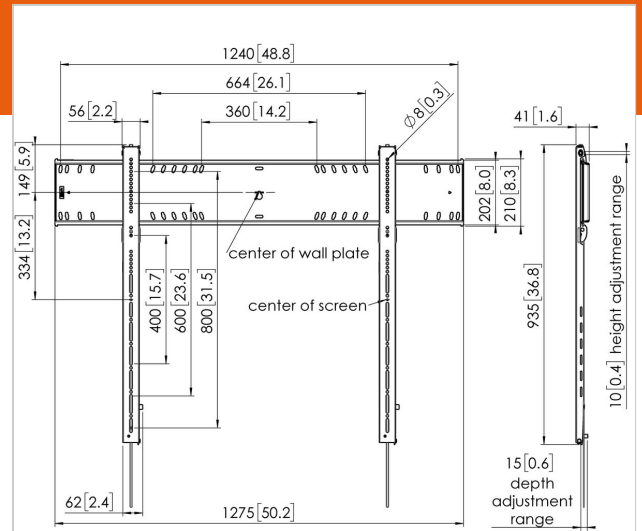

### Key Benefits

- Easy levelling and installation
- For the heaviest displays
- Self-centering display bolts
- Locked service position

Extra-flat display wall mount for large displays The PFW 6900 is a robust and elegant wall mount for displays from 80 to 120 inches, weighing up to 160 kg. The wall mount has a depth of only 42 mm. The integrated touch-screen stabiliser ensures that even the largest touch screens can be mounted perfectly vertical and stable on the wall.

Safe solid solution Looking for a solid, secure way to mount your display flat against a wall? The PFW 6900 fixed wall mount is a reliable and simple solution with guaranteed Vogel's quality. The PFW 6900 is part of the 6000 series. Everything we know about quality and ease of installation has been applied to this product. This includes easy display levelling after installation, self-centering screws and easy access for service and maintenance. As you would expect from Vogel's, the PFW 6900 is TÜV-5 certified.

### Specifications

Product type number	PFW 6900	Min. vertical hole pattern (mm)	400
Article number (SKU)	7369000	Orientation	Landscape
Colour	Black	Service position	Yes
EAN single box	8712285352645	Universal or fixed hole pattern	Universal
TÜV certified	Yes		
Guarantee	5 years		
Min. screen size (inch)	75		
Max. screen size (inch)	110		
Max. weight load (kg)	160		
Min. hole pattern	400mm x 400mm		
Max. hole pattern	1200mm x 800mm		
Max. bolt size	M8		
Max. height of interface (mm)	850		
Max. width of interface (mm)	1275		
Fischer inside	Yes		
Levelling function	Post-installation horizontal levelling		
Lock options	Lock option/accessory		
Max. horizontal hole pattern (mm)	1200		
Max. screen size (inch)	120		
Max. vertical hole pattern (mm)	800		
Min. distance to the wall (mm)	42		
Min. horizontal hole pattern (mm)	400		
Min. screen size (inch)	80		