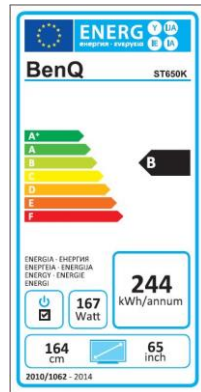

Data sheet

BenQ ST650K

Large Format Display

- 4K UHD 3840 x 2160
- Android 4.3 OS System
- Multiple display administrator
- X-Sign Support
- USB play back function

HDMI

Panel	Model : ST650K Art. No. / EAN Code : 9H.F38TK.RA2 / 471 8755 06519 4 Typ : 165.1 cm / 65" Wide LED Panel with IPS Technology native Resolution : 3840 x 2160 4K UHD / 16:9 Panel : 10 Bit Pixel pitch H/V : 0,744 mm / 0,744 mm Panel surface : Haze 1% / 3H Max. colors : 1.07 Billion Backlight : Direct LED Viewing angle H / V : 178° / 178° Contrast (static) : 1.200:1 Brightness : 450 cd/m ² Response time : 8 ms
Input- / Output	Input : Line in (RCA), Power AC, HDMI x3, VGA, RJ45, Component in (YPbPr, RCA), USB (playback) x4 Output : Line out (3,5mm), Audio out Koaxial, Composite video out (RCA)
Software	Multiple Display Control (MDA) : Supported OS: WinXP 32 bit, WinVista 32/64 bit SP2, Windows 7 32/64 bit Particularity : Schedule function will be not supported! OSD control at side : 6 OSD buttons and 1 standby button Features : Image Setting, Source / Volume Control, Sharpness Enhancement, HDMI-HDCP, HDMI-MHL, 10 Bit color processing, EZ-Suite
Extra	Internal Speaker : 8 W x 2 Storage memory : 8 GB Mounting : 500 x 400 mm / M6 (4 holes) Display Orientation : Landscape Operating hour per day : 18/7
Energy	Power supply : Internal Voltage for operation : 100 ~ 240 VAC ; 50 / 60 Hz Power consumption (max.) / typ. : < 200 W / 200 W Sleep mode / Off mode : < 0.5 W / 0,5 W
Certification Environment	Safety : CE Operation : + 0 ~ +40°C ; 10 ~ 80% air humidity Storage : -20 ~ +55°C ; 10 ~ 85% air humidity
Characteristic	Weight net. : 20 kg Housing color : black Bezel width T/B/L/R : 14,5/22,2/14,5/14,5 mm Dimension (W x H x D) : 1462 / 844 / 88 mm Standard Accessories : Power- / VGA- / HDMI- cable, Remote incl. batteries, Shortguide, Stand