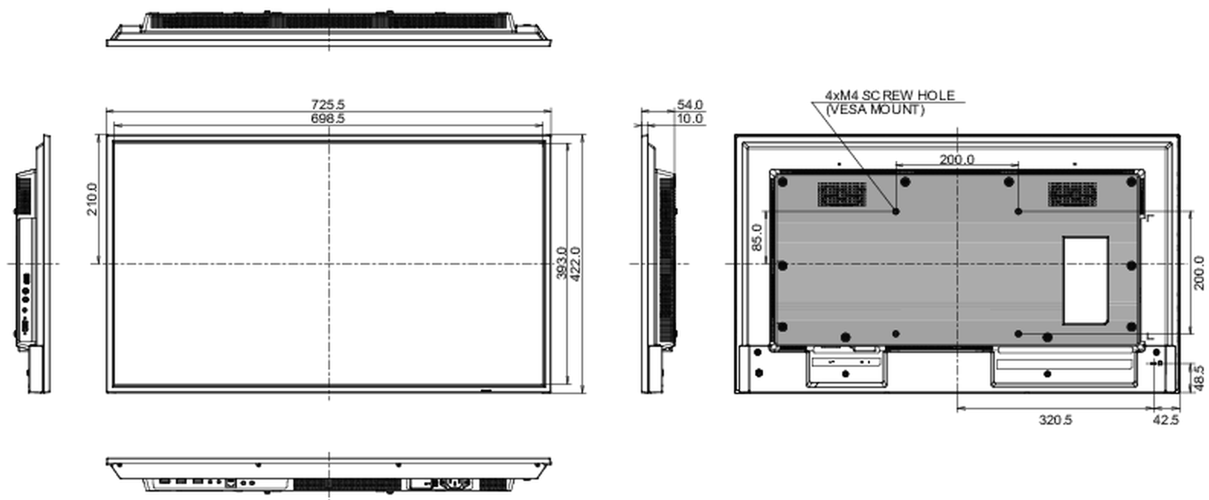

08 SUSTAINABILITY

Regulations	CE, TÜV-Bauart, RoHS support, ErP, WEEE, REACH, UKCA
Energy efficiency class (Regulation (EU) 2017/1369)	G
REACH SVHC	above 0.1%: Lead

09 DIMENSIONS / WEIGHT

Product dimensions W x H x D	725.5 x 422 x 54mm
Box dimensions W x H x D	824 x 554 x 119mm
Weight (without box)	5.1kg
EAN code	4948570123506