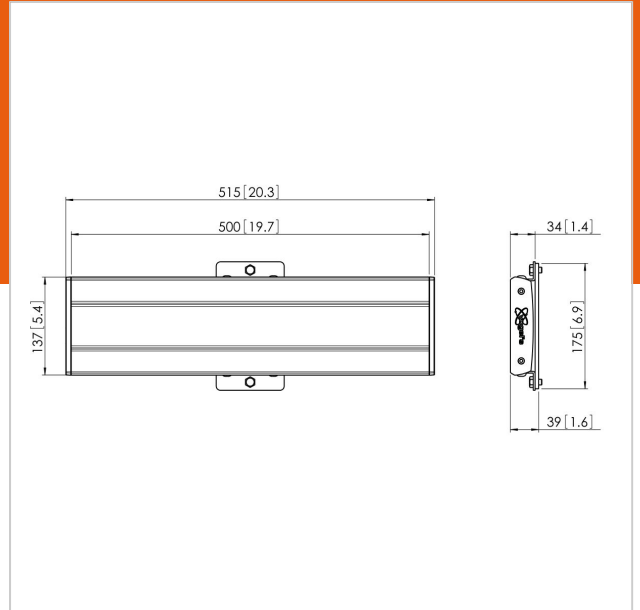

### Key Benefits

- Endlessly expandable
- Modular
- Quick and easy installation

The PFB 3405 interface bar is part of the modular Connect-it system with which you can create your own ceiling, floor or wall solution.

The PFB 3405 has a max. horizontal fitment of 450 mm and can be combined with the display interface strips of the PFS 3xxx Series.

## Specifications

Product type number	PFB 3405
Article number (SKU)	7234050
Colour	Black
EAN single box	8712285329425
Width	515
TÜV certified	Yes
Guarantee	5 years
Max. height of interface (mm)	180
Max. width of interface (mm)	515
Fischer inside	Yes
Max. depth of interface (mm)	35
Max. horizontal hole pattern (mm)	450
Max. weight load on pole (kg)	160
Max. weight load on wall (kg)	53
Min. horizontal hole pattern (mm)	100