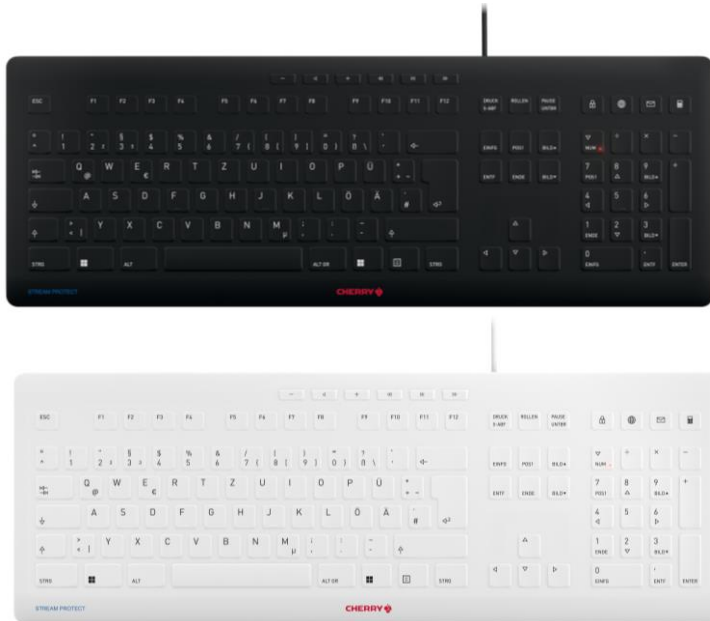

## CHERRY STREAM PROTECT KEYBOARD

Together, the CHERRY STREAM KEYBOARD and the CHERRY STREAM PROTECT MEMBRANE become the CHERRY STREAM PROTECT KEYBOARD. This means the keyboard offers the ability to be completely wiped clean or even disinfected, but remains very comfortable to type on.

*Models may vary from the image shown*