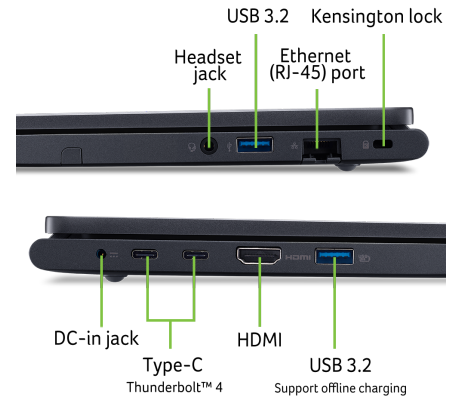

Acer TMP414-53-56Y6

SPECIFICATIONS

Ordering Information

Series	Travelmate P4
Model name	TMP414-53-56Y6
Part number	NX.VZTEG.005
EAN	4711121662638
Short description	Acer ComfyView™ WQ2.2k IPS Display / Intel® Core™ i5-1335U / 16 GB DDR4 RAM / 512 GB SSD / Intel® Iris® Xe Graphics / Windows 11 Pro (64-bit) / Black

Operating System

Operating System	Windows 11 Professional (64-bit)

Housing

Housing / Color	Black
Component door	-
Dimensions	319 (W) x 229 (D) x 18.9 (H) mm
Weight	1.4 kg
Passively cooled (fanless)	-

Display

Display size	14"
Display type	Acer ComfyView™ WQ2.2K IPS display with LED backlight (non-glare) and 100% sRGB
Display resolution in pixel	2240 x 1400
Aspect ratio	16:10

Processor and chipset

Processor	Intel® Core™ i5-1335U Processor
Clock frequency	1.30 GHz (Up to 4.60 GHz Intel® Turbo Boost Max Technology)
Cache	12 MB Intel® Smart Cache
Processing cores / threads	2 Performance-cores + 8 Efficient-cores / 12 Threads
Chipset	Integrated SOC

Storage and drives

Memory	16 GB DDR4 RAM
Memory configuration	2 x 8 GB DDR4 RAM
Maximum RAM	Up to 32 GB DDR4 system memory, Upgrade to 64 GB with two soDIMM modules
Mass storage	512 GB PCIe NVMe Solid-State-Drive (SSD)
Optical drive	-

Graphics card

Graphics card	Intel® Iris® Xe Graphics

Connections

LAN	Intel® Ethernet Connection I219-LM Gigabit Ethernet
Wireless LAN	Intel® Wi-Fi 6E 802.11 ax/ac/a/b/g/n
Wireless WAN / SIM-Card	No
Wireless Gigabit	Intel Wireless 6E 802.11 a/b/g/n/ac/ax
Bluetooth	Bluetooth® 5.2
NFC	No

IO ports

HDMI	HDMI® 2.1
VGA	-
Displayport	via USB-C
Thunderbolt	Thunderbolt™ 4
USB 3.2	2x USB 3.2 Gen 1 (1x power-off USB charging)
USB 3.1	-
USB 3.0	-
USB 2.0	-
USB 4.0	-
Ethernet (RJ-45)	Yes
Cardreader	MicroSD Card reader
Audio port	3.5 mm headphone/speaker jack
Docking port	Yes

Input

Keyboard	80-/81-/84-key Acer backlight keyboard layout
Keyboard layout	German (QWERTZ)
Backlit keyboard	Yes
Touchpad	Multi-gesture touchpad