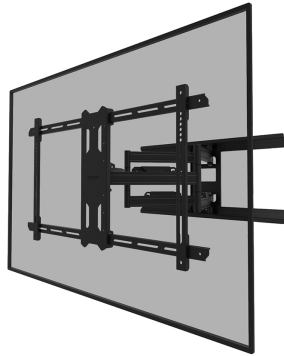

WL40S-850BL18

NEOMOUNTS BY NEWSTAR SELECT TV WALL

Neomounts by Newstar Select
WL40S-850BL18 fixed wall mount for
43-86" screens - Black

Neomounts

Neomounts

SPECIFICATIONS

GENERAL

Distance to wall	5-61 cm
Max. screen size*	86
Max. weight	60
Min. screen size*	43
Min. weight	0
Screens	1
VESA maximum	800x400
VESA minimum	100x100
VESA pattern	100x100 100x150 100x200 120x120 200x100 200x200 200x300 200x400 300x100 300x200 300x300 400x200 400x300 400x400 440x400 500x400 600x200 600x300 600x400 680x300 800x200 800x400

The Neomounts Select WL40S-850BL18 is a full motion wall mount for flat screens up to 86" with a maximum weight capacity of 60 kg. The versatile tilt (18°) and swivel (35°) technology allows you to create the optimum viewing angle. The mount can be levelled for the perfect installation.

The WL40S-850BL18 has a depth of 5-61 cm and is suitable for screens that meet VESA hole pattern 100x100 to 800x400mm.

The mount features a nifty Easy-release system, that allows you to attach the TV in a wink of an eye. A separate spirit level tool is included with the wall mount, as well as a fixing template, to ensure easy installation of the mount. The mount is equipped with high quality steel cable management, to secure any loose cables at the back of the screen.

FUNCTIONALITY

Height	43,6 cm
Swivel (degrees)	35°
Tilt (degrees)	+15°, -3°
Type	Full motion Tilt Fixed Swivel

WL40S-850BL18

NEOMOUNTS BY NEWSTAR SELECT TV WALL