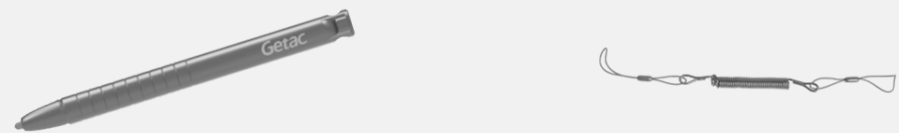

CAPACITIVE STYLUS & TETHER

Features & Benefits

This capacitive stylus is lightweight and easy to control, spring-loaded nib increasing the durability also allowing smooth and comfortable interaction with the touch screen without worrying about scratching the screen or leaving fingerprints on it. The stylus comes with a tether to keep it attached to the tablet to get lost or misplaced.

Product Information

Nib Material : Conductive PET Fiber
Stylus Dimensions : 108.7 mm ; Ø9 mm
Tip size : 2.7 mm ; Ø2.8 mm
Color : Black
Tether Length : 304 mm

SKU ID

GMPSXN