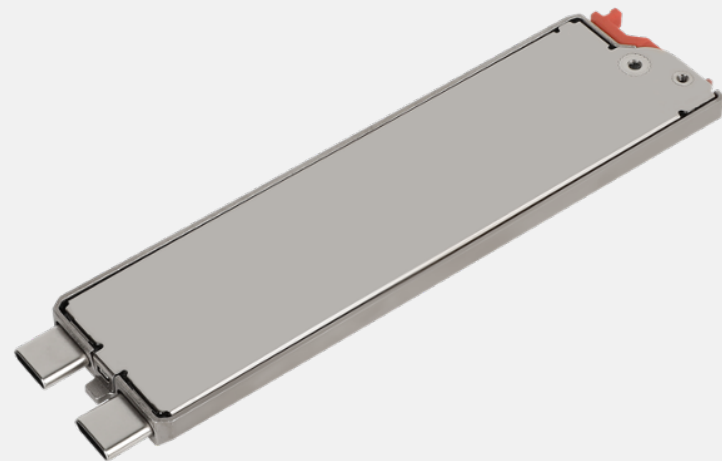

B360 MAIN STORAGE WITH CANISTER

Features & Benefits

Getac B360 Main Storage with canister is designed to provide you the ease of installation and allow you to remove your confidential data when your device is sent for service.

Product Information

SSD Storage option : 256GB, 512GB, 1TB, 2TB
Type : PCIe NVMe SSD
Dimensions : L 110.5 x W 27 x H 5mm

SKU ID

GSSEX3 (256GB PCIe SSD)
GSSFX3 (512GB PCIe SSD)
GSSGX3 (1TB PCIe SSD)
GSSHX1 (2TB PCIe SSD)