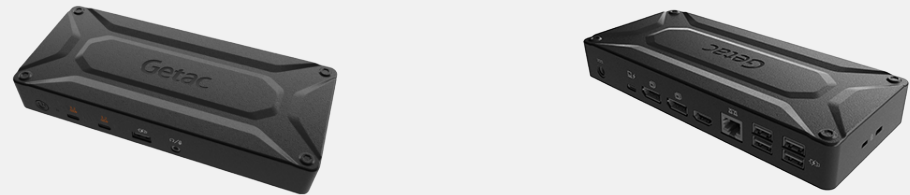

GETAC DS100 USB-C DOCKING STATION

Features & Benefits

The Getac DS100 USB-C Docking Station, featuring a slim and compact design, seamlessly consolidates cables on the workstation. This allows users to swiftly create a personalized workspace and organize their daily office environment. Compatible with various Getac laptop and tablet models, it provides extra connectivity and multiple I/O ports for additional peripherals and data sources. With support for MAC Address Pass-Through, Wake-on-LAN (WoL), and PXE Boot, the DS100 aids IT administrators in maintaining a secure, efficient, and well-managed network infrastructure. (The docking station's performance, including transfer speeds and display capabilities, may be limited by chipset and operating system when used with Getac Android systems. See the user manual for details.)

Product Information

Dimensions: L 207 x W 90 x H 31mm (8.15" x 3.54" x 1.22")

Weight: 335g (0.74lbs)

Power Cable Length: 1.8m (5.9ft)

USB-C Upstream Cable Length: 1m (3.28ft)

I/O Ports: DC in Jack x 1, Audio in/out combo x 1, USB 2.0 x 2, USB 3.2

Gen 1 Type-A x 3, USB 3.2 Gen 2 Type-C x 2, LAN x 1, HDMI 2.0 x 1,

Display port x 2

SKU ID

GDDSE1 (EU Power Cord)

GDDSU1 (US Power Cord)

GDDSK1 (UK Power Cord)

GDDSA1 (AU Power Cord)

GDDSC1 (CHN Power Cord)

GDDST1 (TW Power Cord)

GDDSI1 (IN Power Cord)

(Long production lead time. Estimated ready-to-order date: 2024/12/31)