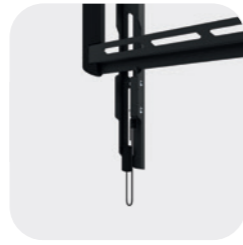

Neomounts®

LEVEL series

Range specification

Fixed

VESA: 50x50 - 800x400

Fixed

Screen size: 24-86"

Integrated spirit level for easy installation

Capacity: 0-60 kg

Ultra-flat
Distance to wall: 2,3 cm

Magnetic pull & release system

- Screens up to 86" (VESA 50x50 - 800x400)
- Magnetic pull & release system for easy screen installation

- Ultra flat 2,3 cm profile
- Integrated spirit level for fast alignment

Tilt

Range specification

Full motion

- Screens up to 75" (VESA 100x100 - 800x400)
- Tilt and swivel function for optimal viewing position
- Level adjustment for perfect alignment

- Pull out system for flexible screen positioning
- Easy-release system for easy screen installation
- Practical cable management

- Screens up to 98" (VESA 100x100 - 800x600)
- Tilt function for optimal viewing position
- Steel high profile heavy-duty wall plate
- Pull & release system for easy screen installation
- Individual height adjustable brackets with cable storage