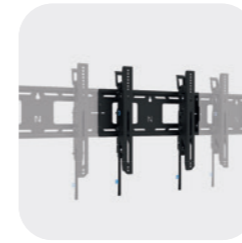

WL35-750BL18
Screen size: 43-98"
Tilt: +15°-15°
Capacity: 125 kg
VESA: 100x100 - 800x600

AWL05-750BL
AV hardware rack
Capacity: 10 kg
For Apple-TV, mini-PC, NUC and more
Suitable as backplate connector for multiple screen setup

Range specification