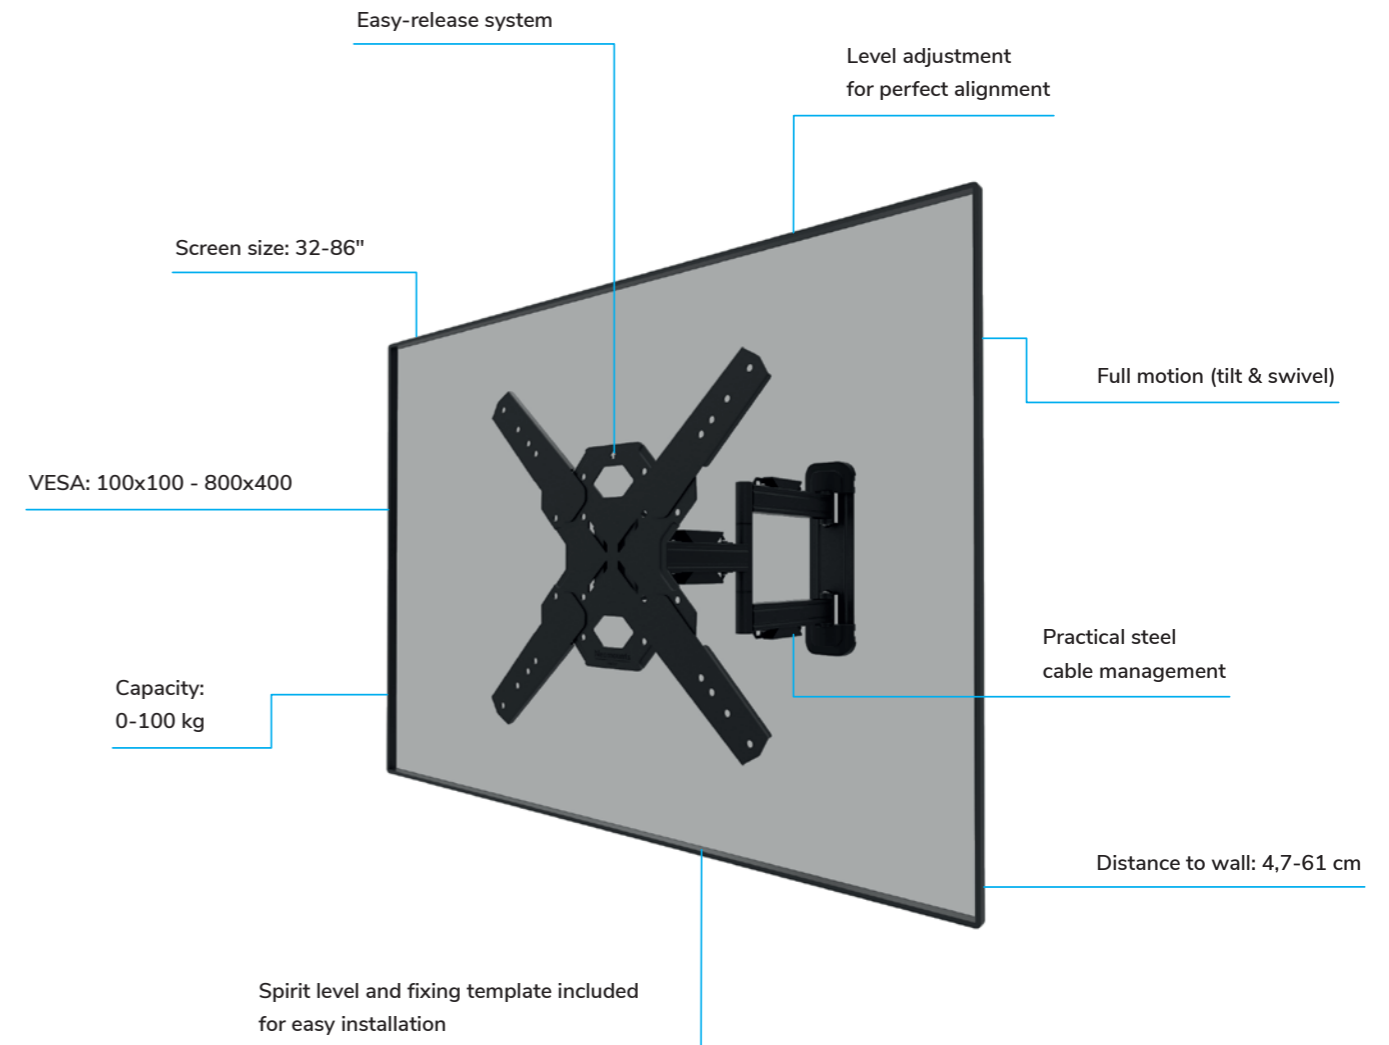

WL40S-840BL14
 Screen size: 32-65"
 Tilt: +12°-2°, swivel: 25°
 Capacity: 40 kg
 VESA: 100x100 - 400x400

LEVEL | 850

Range specification

Full motion

LEVEL | 750

Range specification

Fixed

LEVEL | 750

- Screens up to 98" (VESA 100x100 - 800x600)
- Steel high profile heavy-duty wall plate
- Pull & release system for easy screen installation
- Level adjustment for perfect alignment
- Individual height adjustable brackets with cable storage

- Slim 4,2 cm profile
- Portrait model available (VESA 100x100 - 500x800)
- Mountable even on uneven wall surfaces
- Lockable brackets for extra security
- Kickstand service position for easy access
- Connectable wall plate for multiple screen mounting

- Screens up to 98" (VESA 100x100 - 800x600)
- Tilt function for optimal viewing position
- Steel high profile heavy-duty wall plate
- Pull & release system for easy screen installation
- Individual height adjustable brackets with cable storage