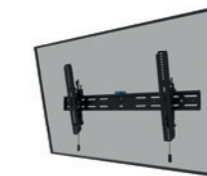

- Screens up to 86" (VESA 75x75 - 800x400)
- Tilt function for optimal viewing position
- Magnetic pull & release system for easy screen installation
- Height and level adjustment for perfect alignment

- Flat 3,5 cm profile
- Lockable brackets for extra security
- Magnetic spirit level and fixing template for quick installation

WL35S-850BL12
 Screen size: 24-65"
 Tilt: 12°
 Capacity: 40 kg
 VESA: 75x75 - 200x200

WL35S-850BL14
 Screen size: 32-75"
 Tilt: 12°
 Capacity: 50 kg
 VESA: 100x100 - 400x400

WL35S-850BL16
 Screen size: 42-86"
 Tilt: 12°
 Capacity: 60 kg
 VESA: 100x100 - 600x400

WL35S-850BL18
 Screen size: 43-86"
 Tilt: 12°
 Capacity: 60 kg
 VESA: 100x100 - 800x400

LEVEL | 850

- Screens up to 86" (VESA 100x100 - 800x400)
- Tilt and swivel function for optimal viewing position
- Level adjustment for perfect alignment
- Easy-release system for easy screen installation