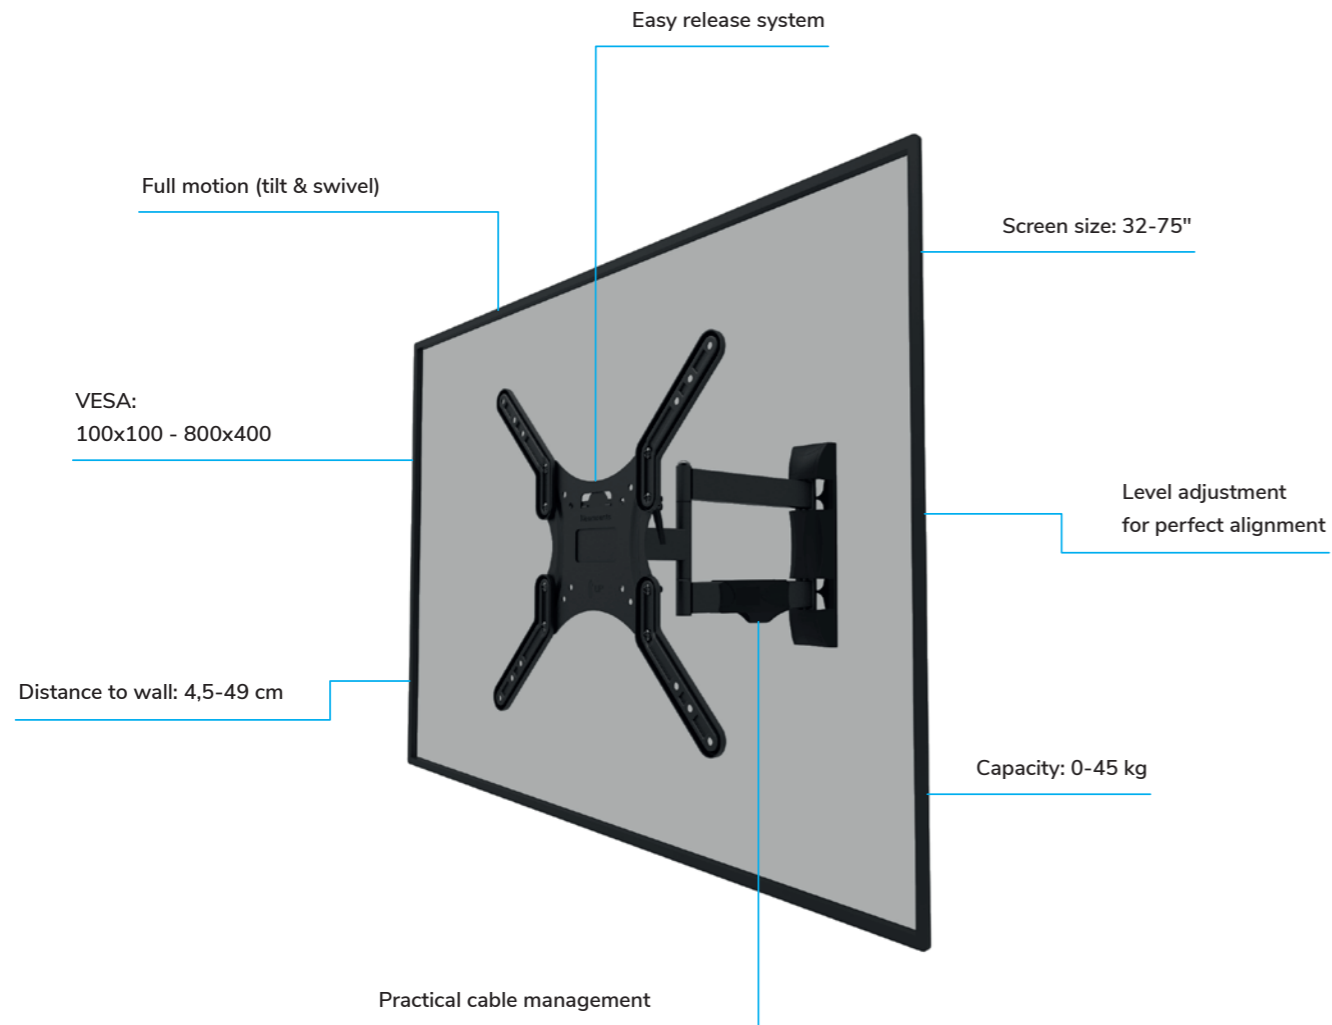

Tilt

Range specification

Full motion

- Screens up to 75" (VESA 100x100 - 800x400)
- Tilt and swivel function for optimal viewing position
- Level adjustment for perfect alignment

- Pull out system for flexible screen positioning
- Easy-release system for easy screen installation
- Practical cable management

- Screens up to 86" (VESA 75x75 - 800x400)
- Tilt function for optimal viewing position
- Magnetic pull & release system for easy screen installation
- Height and level adjustment for perfect alignment

- Screens up to 98" (VESA 100x100 - 800x600)
- Tilt function for optimal viewing position
- Steel high profile heavy-duty wall plate
- Pull & release system for easy screen installation
- Individual height adjustable brackets with cable storage

- Mountable even on uneven wall surfaces
- Level adjustment for perfect alignment
- Lockable brackets for extra security
- Tilt lock for safe installation
- Connectable wall plate for multiple screen mounting