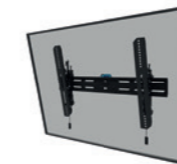

WL35S-850BL16
Screen size: 42-86"
Tilt: 12°
Capacity: 60 kg
VESA: 100x100 - 600x400