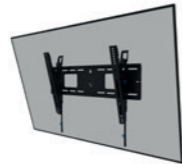

WL35-750BL16
Screen size: 42-86"
Tilt: +15°-15°
Capacity: 125 kg
VESA: 100x100 - 600x400