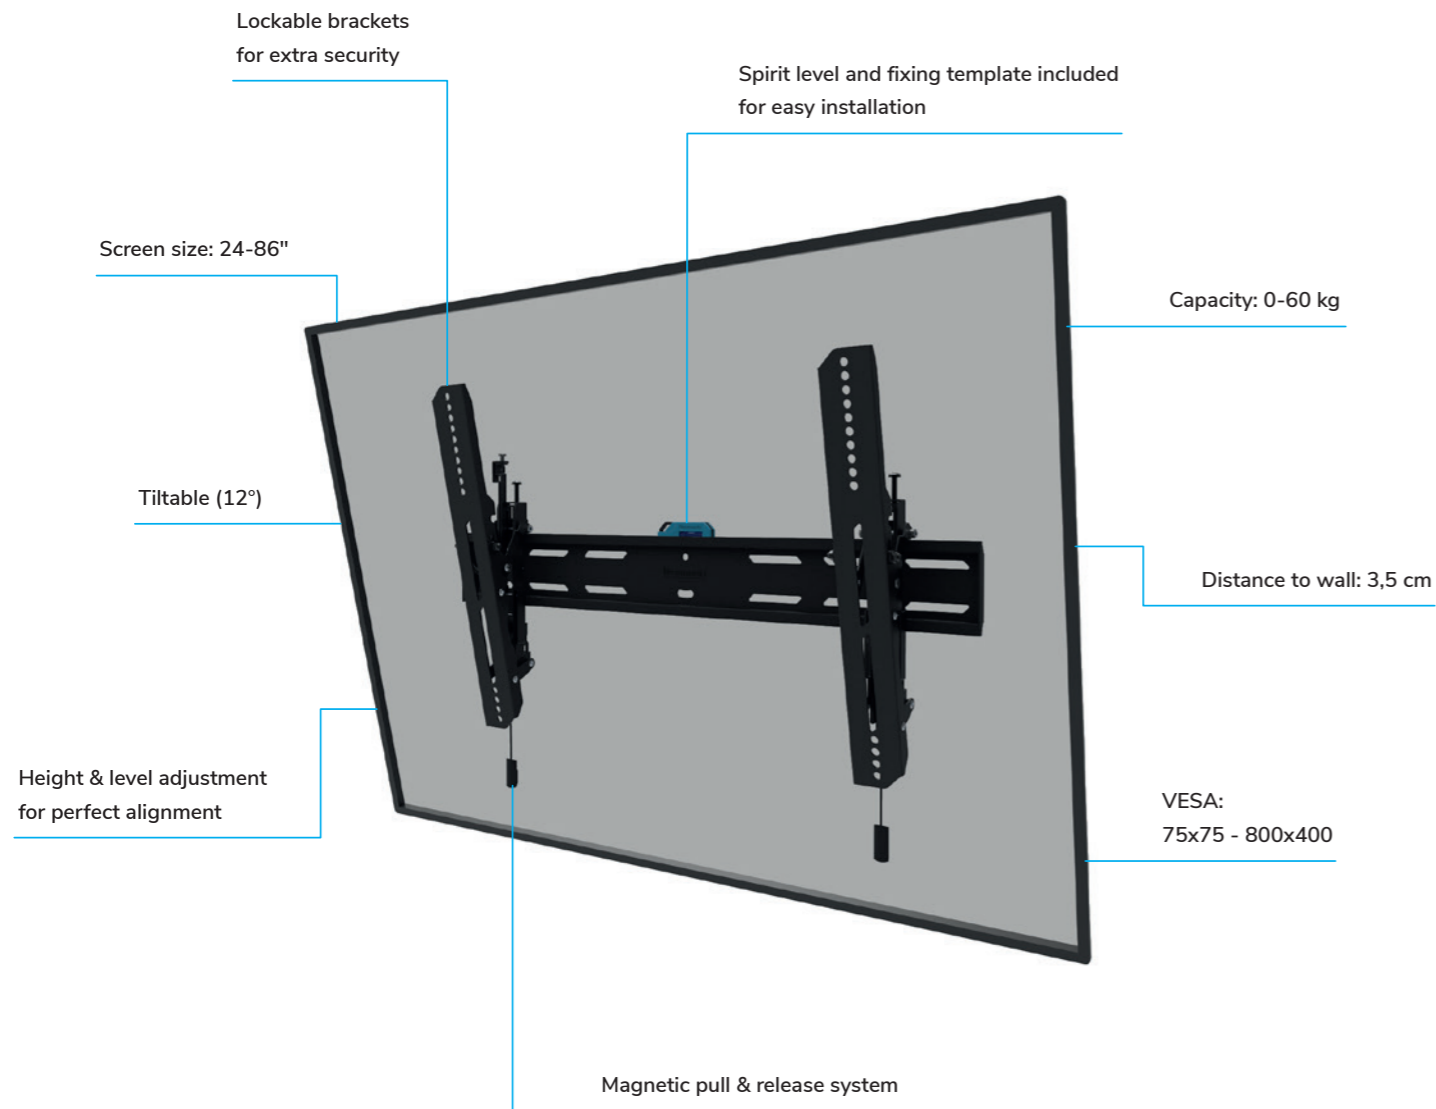

WL30S-850BL18
Screen size: 43-86"
Capacity: 60 kg
VESA: 100x100 - 800x400

LEVEL | 850

Range specification

Fixed

LEVEL | 850

Range specification

Tilt

LEVEL | 850

- Screens up to 86" (VESA 75x75 - 800x400)
- Tilt function for optimal viewing position
- Magnetic pull & release system for easy screen installation
- Height and level adjustment for perfect alignment

LEVEL | 850

- Screens up to 86" (VESA 100x100 - 800x400)
- Tilt and swivel function for optimal viewing position
- Level adjustment for perfect alignment
- Easy-release system for easy screen installation

- Screens up to 98" (VESA 100x100 - 800x600)
- Tilt function for optimal viewing position
- Steel high profile heavy-duty wall plate
- Pull & release system for easy screen installation
- Individual height adjustable brackets with cable storage