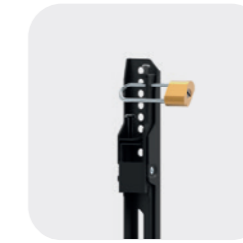

LEVEL | 850

- Screens up to 86" (VESA 50x50 - 800x400)
- Magnetic pull & release system for easy screen installation
- Height and level adjustment for perfect alignment

- Flat 3,3 cm profile
- Lockable brackets for extra security
- Magnetic spirit level and fixing template for quick installation

WL30S-850BL12
Screen size: 24-65"
Capacity: 40 kg
VESA: 50x50 - 200x200

WL30S-850BL14
Screen size: 32-75"
Capacity: 50 kg
VESA: 100x100 - 400x400

WL30S-850BL16
Screen size: 42-86"
Capacity: 60 kg
VESA: 100x100 - 600x400

WL30S-850BL18
Screen size: 43-86"
Capacity: 60 kg
VESA: 100x100 - 800x400

LEVEL | 850

Fixed