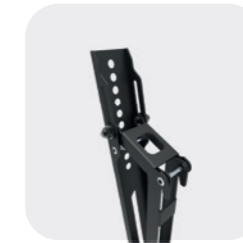

Capacity: 0-60 kg

Ultra-flat
Distance to wall: 2,3 cm

Magnetic pull & release system

- Screens up to 86" (VESA 50x50 - 800x400)
- Magnetic pull & release system for easy screen installation

- Ultra flat 2,3 cm profile
- Integrated spirit level for fast alignment

- Flat 3,3 cm profile
- Magnetic pull & release system for easy screen installation

WL35-550BL12
 Screen size: 24-65"
 Tilt 12°
 Capacity: 40 kg
 VESA: 75x75 - 200x200

WL35-550BL14
 Screen size: 32-75"
 Tilt 12°
 Capacity: 50 kg
 VESA: 100x100 - 400x400

Tilt

Range specification

Full motion

- Screens up to 75" (VESA 100x100 - 800x400)
- Tilt and swivel function for optimal viewing position
- Level adjustment for perfect alignment

- Pull out system for flexible screen positioning
- Easy-release system for easy screen installation
- Practical cable management