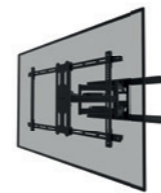

LEVEL | 850

- Screens up to 86" (VESA 100x100 - 800x400)
- Tilt and swivel function for optimal viewing position
- Level adjustment for perfect alignment
- Easy-release system for easy screen installation

- Pull out system for flexible screen positioning
- Practical steel cable management
- Magnetic spirit level and fixing template for quick installation

WL40S-850BL12
 Screen size: 32-55"
 Tilt: +12°-2°, swivel: 60°
 Capacity: 40 kg
 VESA: 100x100 - 200x200

WL40S-850BL14
 Screen size: 32-65"
 Tilt: +12°-2°, swivel: 45°
 Capacity: 40 kg
 VESA: 100x100 - 400x400

WL40S-850BL16
 Screen size: 40-70"
 Tilt: +12°-2°, swivel: +45°-45°
 Capacity: 45 kg
 VESA: 200x100 - 600x400