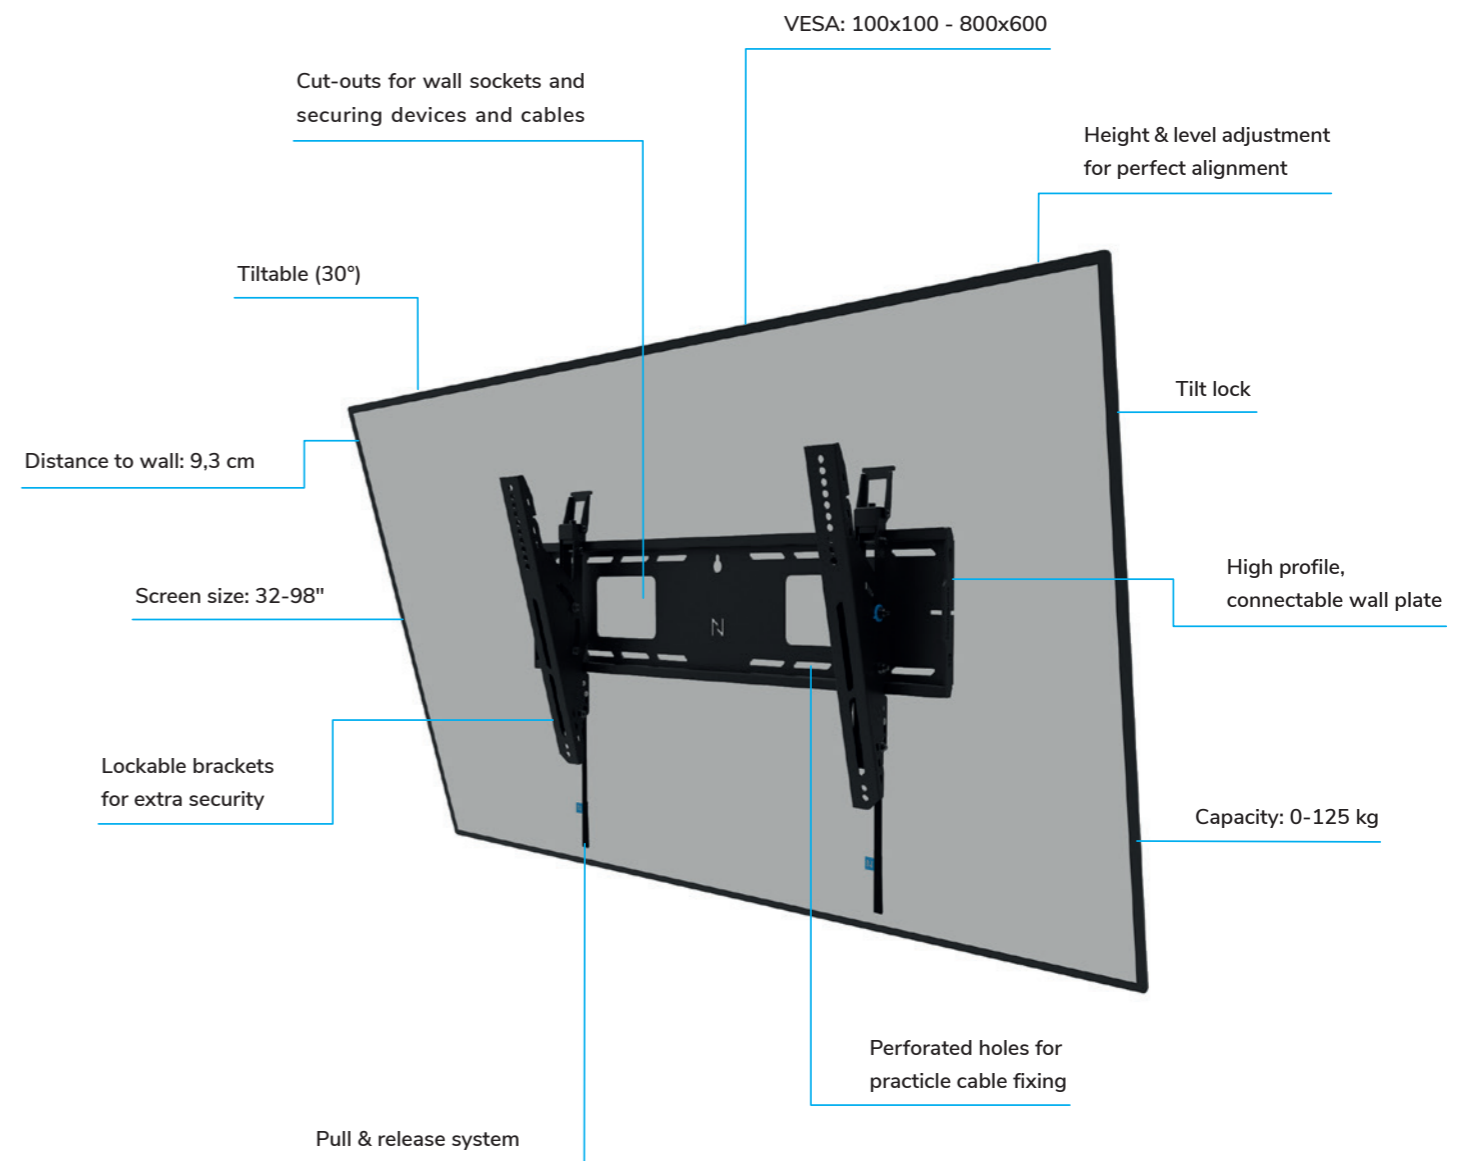

- Screens up to 98" (VESA 100x100 - 800x600)
- Tilt function for optimal viewing position
- Steel high profile heavy-duty wall plate
- Pull & release system for easy screen installation
- Individual height adjustable brackets with cable storage

- Mountable even on uneven wall surfaces
- Level adjustment for perfect alignment
- Lockable brackets for extra security
- Tilt lock for safe installation
- Connectable wall plate for multiple screen mounting

WL35-750BL14
Screen size: 32-75"
Tilt: +15°-15°
Capacity: 100 kg
VESA: 100x100 - 400x400

WL35-750BL16
Screen size: 42-86"
Tilt: +15°-15°
Capacity: 125 kg
VESA: 100x100 - 600x400

WL35-750BL18
Screen size: 43-98"
Tilt: +15°-15°
Capacity: 125 kg
VESA: 100x100 - 800x600

AWL05-750BL
AV hardware rack
Capacity: 10 kg
For Apple-TV, mini-PC, NUC and more
Suitable as backplate connector for multiple screen setup