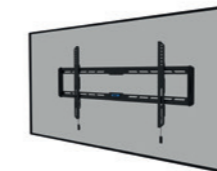

WL30-550BL18
Screen size: 43-86"
Capacity: 60 kg
VESA: 100x100 - 800x400