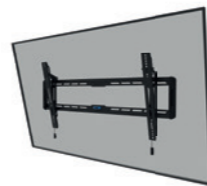

LEVEL | 550

- Screens up to 86" (VESA 75x75 - 800x400)
- Tilt function for optimal viewing position
- Integrated spirit level for fast alignment

- Flat 3,3 cm profile
- Magnetic pull & release system for easy screen installation

WL35-550BL12
Screen size: 24-65"
Tilt 12°
Capacity: 40 kg
VESA: 75x75 - 200x200

WL35-550BL14
Screen size: 32-75"
Tilt 12°
Capacity: 50 kg
VESA: 100x100 - 400x400

WL35-550BL16
Screen size: 42-86"
Tilt 12°
Capacity: 60 kg
VESA: 100x100 - 600x400

WL35-550BL18
Screen size: 43-86"
Tilt 12°
Capacity: 60 kg
VESA: 100x100 - 800x400

LEVEL | 550