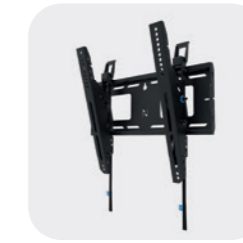

- Screens up to 98" (VESA 100x100 - 800x600)
- Tilt function for optimal viewing position
- Steel high profile heavy-duty wall plate
- Pull & release system for easy screen installation
- Individual height adjustable brackets with cable storage

- Mountable even on uneven wall surfaces
- Level adjustment for perfect alignment
- Lockable brackets for extra security
- Tilt lock for safe installation
- Connectable wall plate for multiple screen mounting

WL35-750BL14
Screen size: 32-75"
Tilt: +15°-15°
Capacity: 100 kg
VESA: 100x100 - 400x400

WL35-750BL16
Screen size: 42-86"
Tilt: +15°-15°
Capacity: 125 kg
VESA: 100x100 - 600x400

WL35-750BL18
Screen size: 43-98"
Tilt: +15°-15°
Capacity: 125 kg
VESA: 100x100 - 800x600

AWL05-750BL
AV hardware rack
Capacity: 10 kg
For Apple-TV, mini-PC, NUC and more
Suitable as backplate connector for multiple screen setup

Tilt