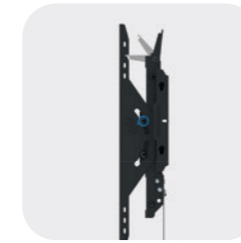

- Screens up to 98" (VESA 100x100 - 800x600)
- Tilt function for optimal viewing position
- Steel high profile heavy-duty wall plate
- Pull & release system for easy screen installation
- Individual height adjustable brackets with cable storage

- Mountable even on uneven wall surfaces
- Level adjustment for perfect alignment
- Lockable brackets for extra security
- Tilt lock for safe installation
- Connectable wall plate for multiple screen mounting

WL35-750BL14
Screen size: 32-75"
Tilt: +15°-15°
Capacity: 100 kg
VESA: 100x100 - 400x400

WL35-750BL16
Screen size: 42-86"
Tilt: +15°-15°
Capacity: 125 kg
VESA: 100x100 - 600x400

WL35-750BL18
Screen size: 43-98"
Tilt: +15°-15°
Capacity: 125 kg
VESA: 100x100 - 800x600

AWL05-750BL
AV hardware rack
Capacity: 10 kg
For Apple-TV, mini-PC, NUC and more
Suitable as backplate connector for multiple screen setup

Tilt