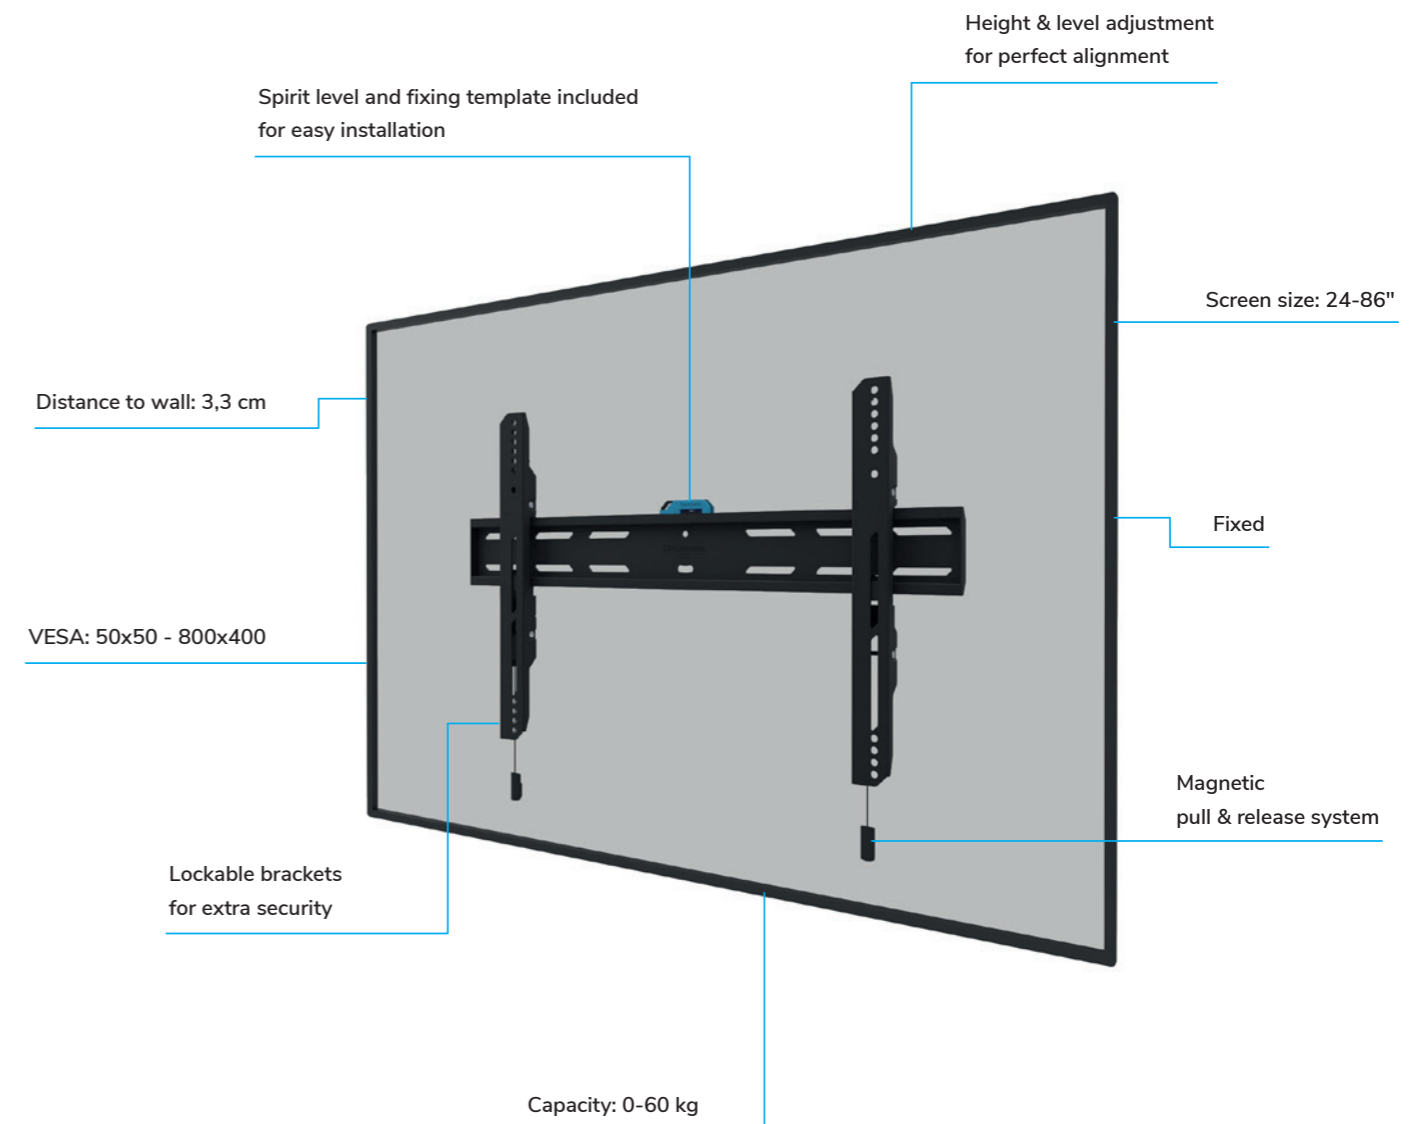

LEVEL | 850

- Screens up to 86" (VESA 50x50 - 800x400)
- Magnetic pull & release system for easy screen installation
- Height and level adjustment for perfect alignment

- Flat 3,3 cm profile
- Lockable brackets for extra security
- Magnetic spirit level and fixing template for quick installation

WL30S-850BL12
Screen size: 24-65"
Capacity: 40 kg
VESA: 50x50 - 200x200

WL30S-850BL14
Screen size: 32-75"
Capacity: 50 kg
VESA: 100x100 - 400x400

WL30S-850BL16
Screen size: 42-86"
Capacity: 60 kg
VESA: 100x100 - 600x400

WL30S-850BL18
Screen size: 43-86"
Capacity: 60 kg
VESA: 100x100 - 800x400

LEVEL | 850