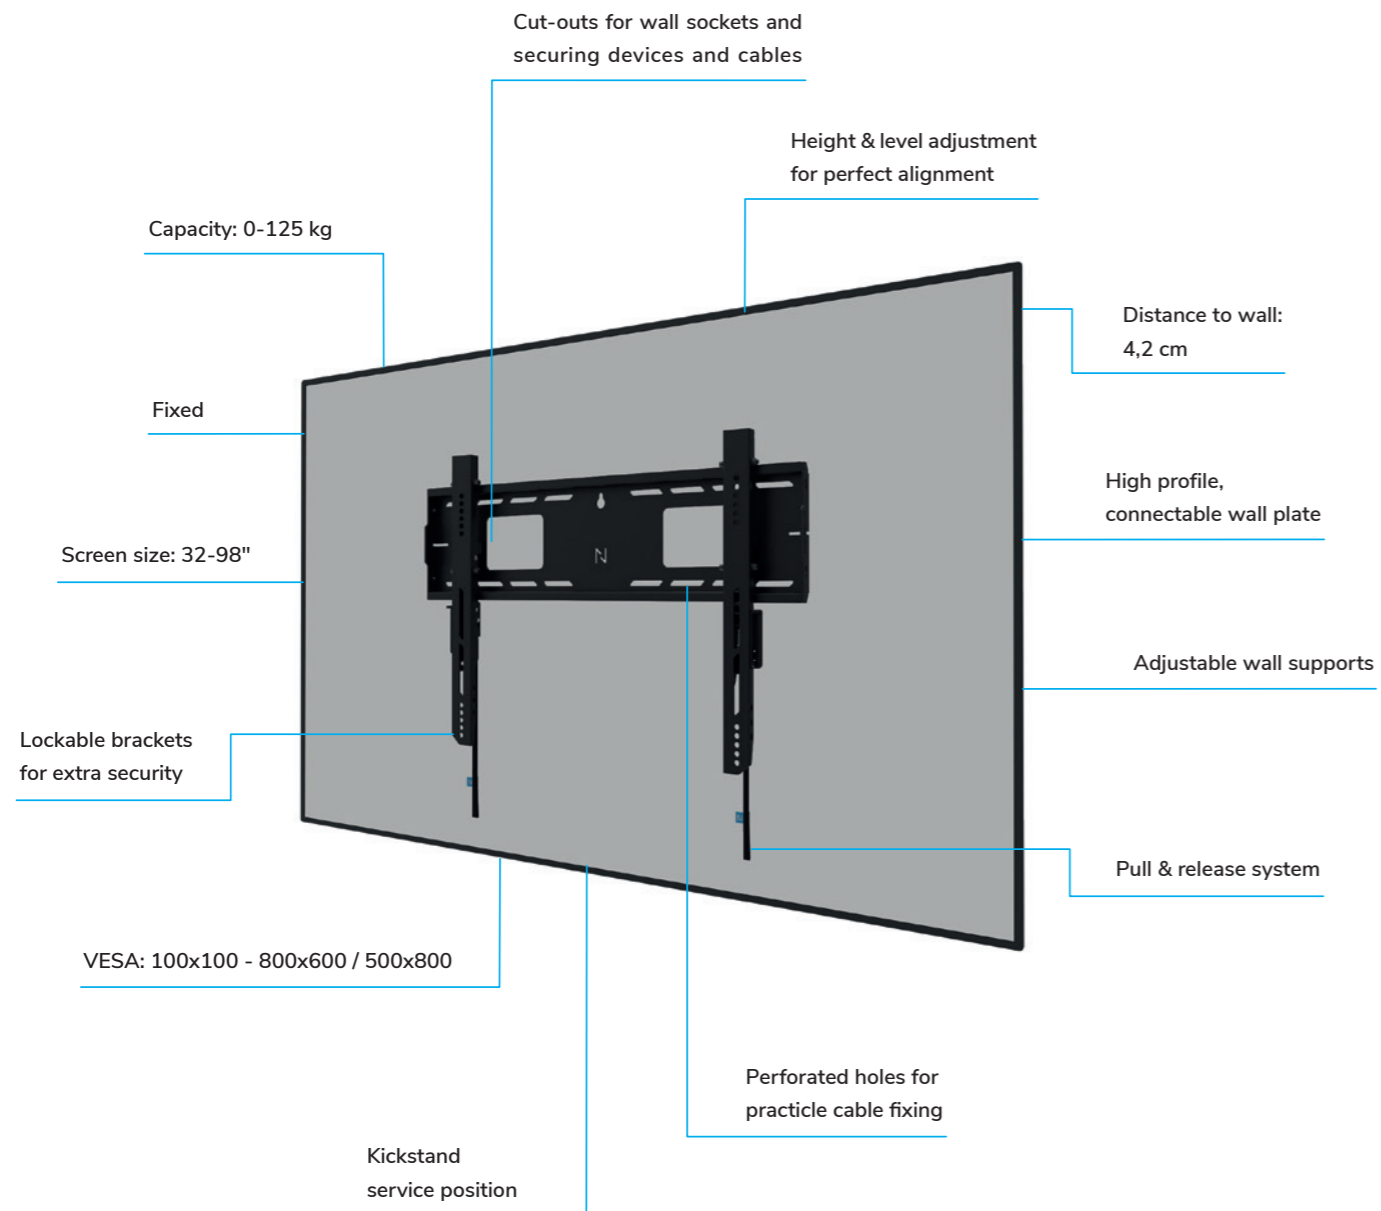

WL40S-840BL14
 Screen size: 32-65"
 Tilt: +12°-2°, swivel: 25°
 Capacity: 40 kg
 VESA: 100x100 - 400x400

LEVEL | 850

Range specification

Full motion

LEVEL | 750

Range specification

Fixed

LEVEL | 750

- Screens up to 98" (VESA 100x100 - 800x600)
- Steel high profile heavy-duty wall plate
- Pull & release system for easy screen installation
- Level adjustment for perfect alignment
- Individual height adjustable brackets with cable storage

- Slim 4,2 cm profile
- Portrait model available (VESA 100x100 - 500x800)
- Mountable even on uneven wall surfaces
- Lockable brackets for extra security
- Kickstand service position for easy access
- Connectable wall plate for multiple screen mounting

- Screens up to 98" (VESA 100x100 - 800x600)
- Tilt function for optimal viewing position
- Steel high profile heavy-duty wall plate
- Pull & release system for easy screen installation
- Individual height adjustable brackets with cable storage