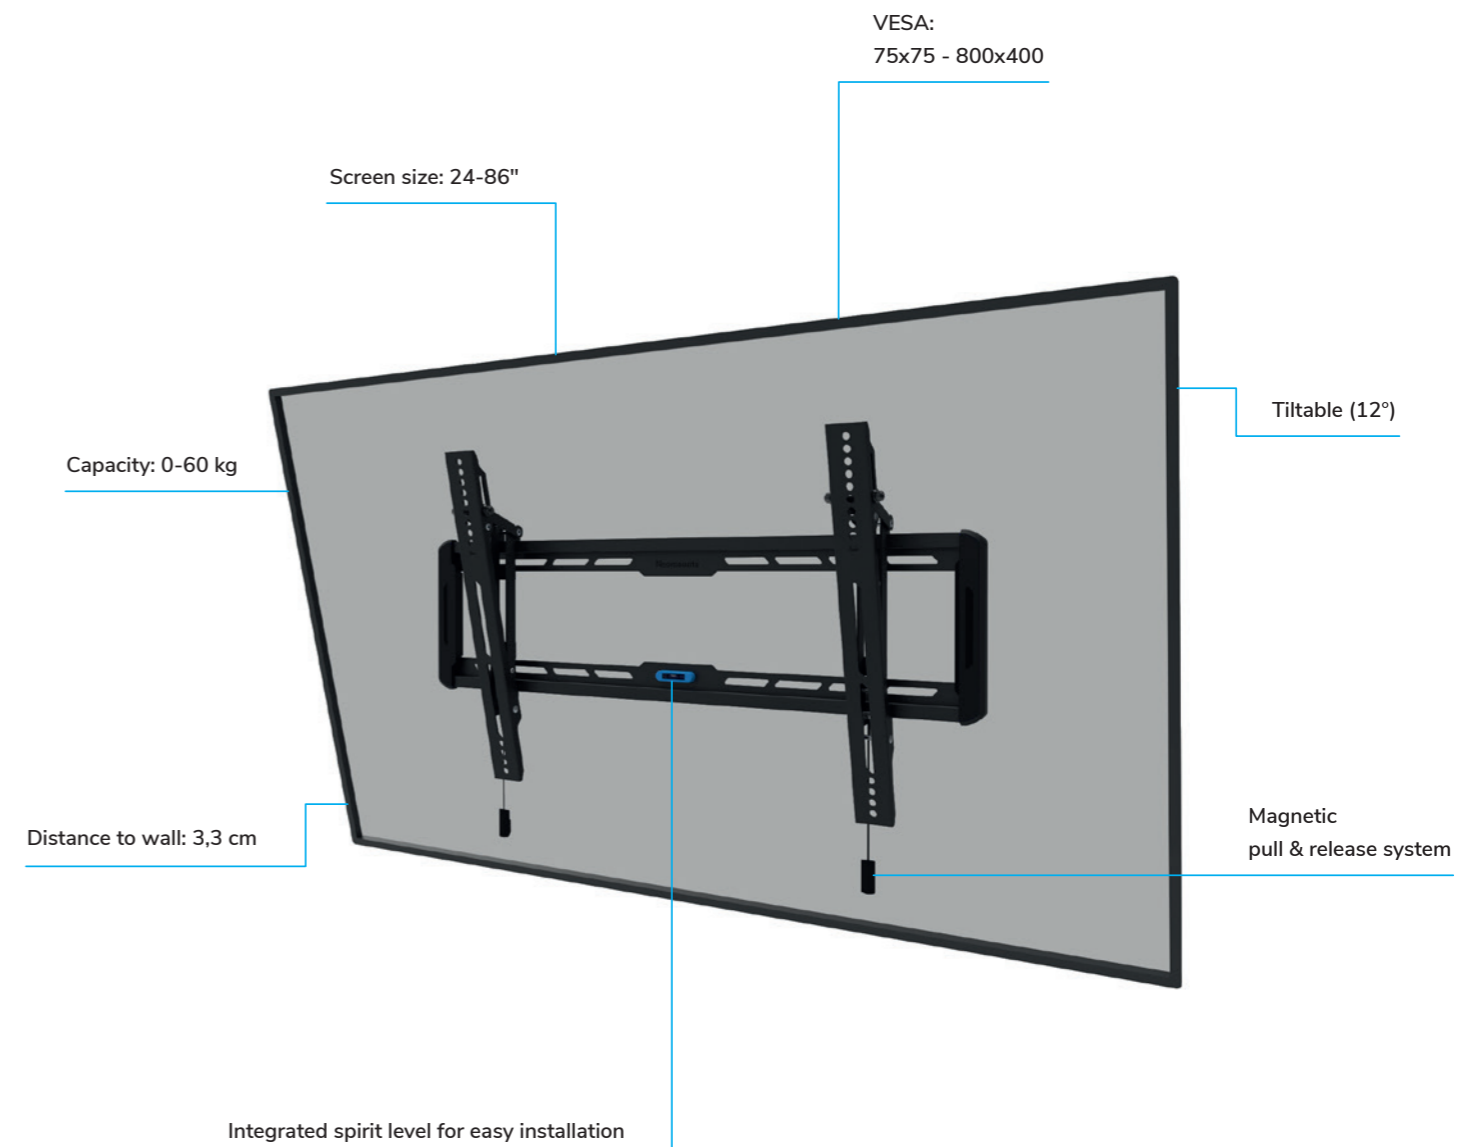

Tilt

Range specification

Full motion

- Screens up to 75" (VESA 100x100 - 800x400)
- Tilt and swivel function for optimal viewing position
- Level adjustment for perfect alignment

- Pull out system for flexible screen positioning
- Easy-release system for easy screen installation
- Practical cable management

- Pull out system for flexible screen positioning
- Practical steel cable management
- Magnetic spirit level and fixing template for quick installation

WL40S-850BL12
 Screen size: 32-55"
 Tilt: +12°-2°, swivel: 60°
 Capacity: 40 kg
 VESA: 100x100 - 200x200

- Screens up to 98" (VESA 100x100 - 800x600)
- Steel high profile heavy-duty wall plate
- Pull & release system for easy screen installation
- Level adjustment for perfect alignment
- Individual height adjustable brackets with cable storage

- Screens up to 98" (VESA 100x100 - 800x600)
- Tilt function for optimal viewing position
- Steel high profile heavy-duty wall plate
- Pull & release system for easy screen installation
- Individual height adjustable brackets with cable storage