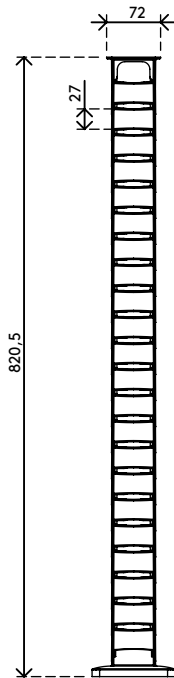

## Addit cable guide 82 cm – desk 450

Suitable for desks up to 82 cm high, the Addit cable guide is the perfect way to tidy away desk cables. The weighted floor plate provides additional stability and ensures the guide stays straight. Made from 100% recycled PP.

Looking for a perfect match with your interior? We can customize the color and length to fit your exact needs.

- Tidies away below-desk cables
- Easy to adjust by adding/removing elements
- Suitable for desk height up to 820 mm
- 100% recycled PP (Polypropylene)
- Accommodates 18 x 7 mm cables
- Weighted floor plate
- Length: 825 mm
- Made in the Netherlands: Dutch design, Dutch quality
- Includes stickers and screws to attach cable guide to desk
- Eligible for Dataflex return program

**Addit cable guide 82 cm – desk 450**

2020/11/25