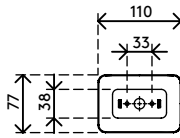

## Addit cable guide 82 cm – desk 450

Suitable for desks up to 82 cm high, the Addit cable guide is the perfect way to tidy away desk cables. The weighted floor plate provides additional stability and ensures the guide stays straight. Made from 100% recycled PP.

Looking for a perfect match with your interior? We can customize the color and length to fit your exact needs.

- Tidies away below-desk cables
- Easy to adjust by adding/removing elements
- Suitable for desk height up to 820 mm
- 100% recycled PP (Polypropylene)
- Accommodates 18 x 7 mm cables
- Weighted floor plate
- Length: 825 mm
- Made in the Netherlands: Dutch design, Dutch quality
- Includes stickers and screws to attach cable guide to desk
- Eligible for Dataflex return program

# 34.450

 210 x 200 x 60 mm

 1 pcs

 white

 0,60 kg

 805410344504