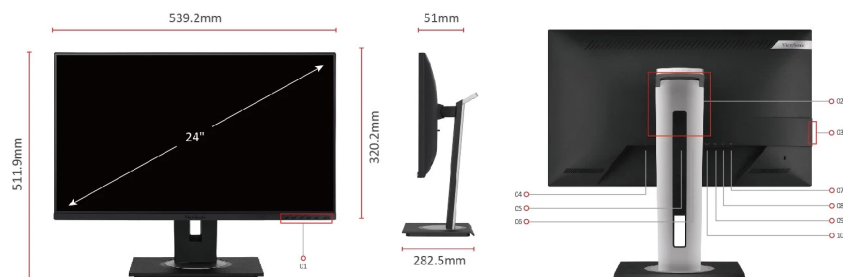

Key Features

- Docking monitor featuring USB Type-C and Ethernet
- Daisy chain enabled
- Flexible connectivity with HDMI, DP, DP out, USB Type-C, Ethernet, and USB 3.2
- Ergonomic design including 40° tilt, 130mm height adjustment, swivel and pivot
- Three-sided frameless bezel

Product Description

The ViewSonic VG2456 monitor is a 24" (23.8" viewable) 1080p IPS Docking monitor featuring USB Type-C and Ethernet. With the built-in USB Type-C port, you can charge and display content through a single cable from your device, enabling connection with your laptop via a single USB cable to keep the workstation tidy while using it as a docking monitor. Additionally, the Ethernet port can provide a fast and stable network connection. The monitor is also equipped with DisplayPort, HDMI, and three USB Type-A ports to expand your efficiency. You can also daisy chain monitors from the Type-C or DP port. The three-sided frameless bezel design lets you enjoy an uninterrupted view of content across multiple monitors. An advanced ergonomic design offers the widest range of adjustments available for maximum comfort; including pivot, swivel, height adjustment, and an impressive 40° tilt, allowing you to use the monitor while standing or having strategic group discussions around the screen. Packaging is environmentally friendly and offers quick and easy out-of-the-box setup, making the VG2456 monitor perfect for business environments.