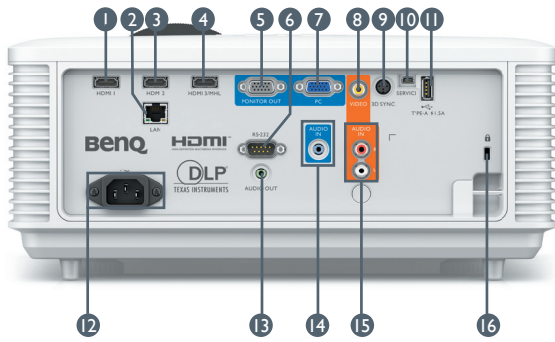

* Contrast is measured using the default Full On Full Off value.

Input and output Terminals

- 1 HDMI 1
- 2 HDMI 2.0
- 3 LAN Port (RJ45 for Network Control)
- 4 HDMI 3 / MHL
- 5 Monitor Output (D-sub 15pin, Female)
- 6 DVI-D Input
- 7 PC 1 Input (D-sub 15pin, Female)
- 8 Composite Video (RCA)
- 9 3D Sync Output
- 10 Service
- 11 USB Type A (1.5A)
- 12 I2V Trigger
- 13 Audio Output (mini Jack)
- 14 Audio Input (mini Jack)
- 15 RCA Audio L / R Input / L / R Output
- 16 DVI-D Input