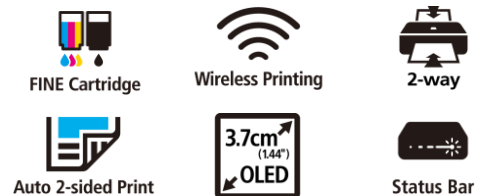

PRODUCT RANGE

PIXMA TS6350a Series
PIXMA TS8350a Series
PIXMA TS5350a Series
PIXMA TS3350 Series

Live for the story_