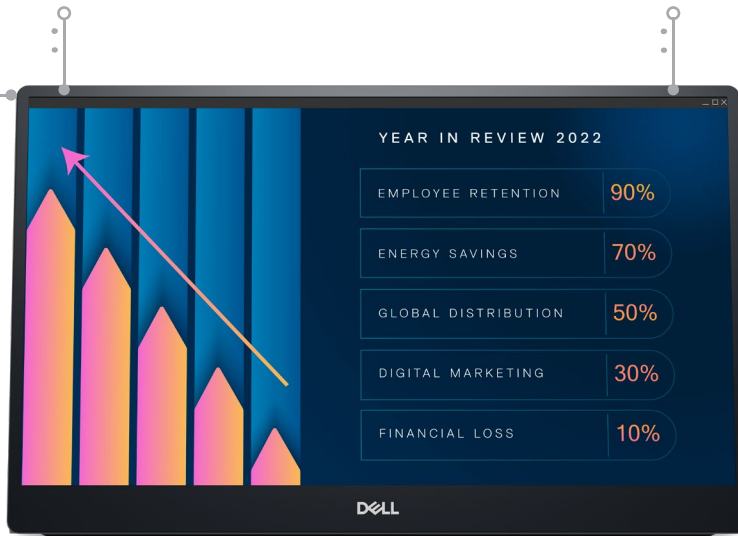

P SERIES MONITOR

DELL 14 PORTABLE MONITOR – P1424H

Seamless views

Expand your screen with this anti-glare FHD panel with In-Plane Switching (IPS) technology providing wide viewing angles, perfect for collaboration.

Captivating front-of-screen

Light up your display with easy-access controls that give you fantastic pictures and video, both indoors and outdoors.

Efficient plug and play

Easily set up your monitor with a single USB-C cable transmitting both video and power for efficient plug-and-play and quick transitions.

Flexible cable

Enjoy a clean setup and greater mobility with a USB-C cable designed to move smoothly and efficiently. This soft, pliable wire is easy to carry and fits in any bag.

Optimize eye comfort with **ComfortView**, a feature that reduces harmful blue light emissions at a single press of the button.

Convenient display

Enjoy simple on-screen display with quick access buttons for brightness adjustments.

Easy and modular

Enjoy the convenience of USB-C connectivity and its efficiency in connecting to Dell USB-C systems and devices.

Environmental standards

Environmental standards
EPEAT® Gold, RoHS Compliant
and ENERGY STAR®.

[▶ Click here to explore the Dell 14 Portable Monitor – P1424H](#)