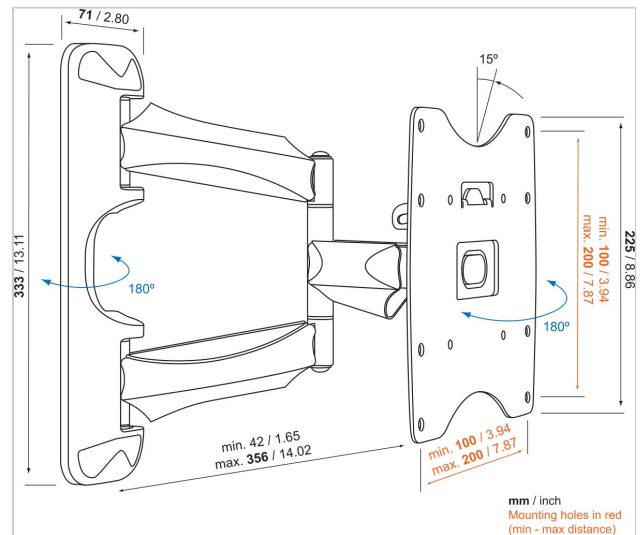

### Key Benefits

- Strong and Simple: solid, secure solutions to mount your TV
- Smoothly turn your TV up to 180°
- Tilt (up to 15°) to avoid reflections

### For TVs up to 43 inch (109 cm)

BASE 45 S is a durable TV wall mount, suitable for 19 to 43 inch (48 to 109 cm) TVs weighing up to 20 kg (44 lbs). Extra-wide turn angle for a great view. The BASE 45 S has an extra-wide turn angle of up to 90 degrees left or right. That means you can get the perfect viewing angle from anywhere in the room, and possibly even from adjacent rooms. You can fold it flat against the wall when you're not watching TV, for the best of both worlds.

### The BASE series: strong and simple

By choosing a BASE series wall mount, you choose a solid, secure solution for mounting your TV on the wall. A sturdy lock release feature clicks your TV safely into the bracket. Mounting the BASE 45 S is easy, as it comes with clear mounting instructions and all the mounting materials you need.

## Specifications

Product type number	BASE 45 S
Article number (SKU)	8343145
Colour	Black
EAN single box	8712285324208
Product size	S
TÜV certified	Yes
Tilt	Tilt up to 15°
Turn	Full motion (up to 180°)
Guarantee	Lifetime
Min. screen size (inch)	19
Max. screen size (inch)	43
Max. weight load (kg)	20
Max. bolt size	M8
Max. height of interface (mm)	225
Max. width of interface (mm)	236
Cable management	Integrated cable management
Max. distance to the wall (mm)	356
Min. distance to the wall (mm)	42
Service position	No
Spirit level included	No
Universal or fixed hole pattern	Fixed
What's in the box	<ul style="list-style-type: none"><li>• Mounting instructions</li><li>• TV mounting kit</li><li>• Wall mount</li><li>• Wall mounting kit</li></ul>