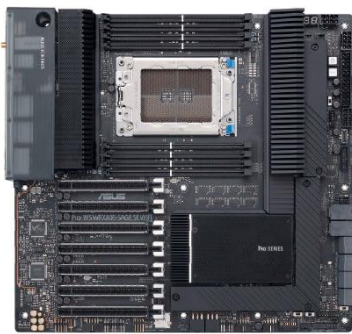

## bluechip BUSINESSline Workstation WS1310R

### HARDWARE

brand: .....bluechip  
 chassis: .....19" rack with **water cooling**  
 dimensions:..... 178 mm (4 HU) × 479 mm (w) × 737 mm (d)  
 power supply:..... 1000 watts (80Plus Gold certified)  
 motherboard: ..... Asus® Pro WS WRX80E-SAGE SE WIFI  
 chipset: .....AMD WRX80  
 CPU socket:..... 1 × sWRX8  
 processor:..... AMD Ryzen™ Threadripper™ PRO 5965WX  
 .....(24 cores, up to 4.50 GHz)  
 memory: ..... 32 GB DDR4 (8 socket, up to 2 TB)  
 storage:.....500 GB NVMe SSD  
 external connectivity (front): ..... 2 × USB 2.0  
 external connectivity (rear): .....1 × USB 3.2 Gen 2x2 type-C,  
 ..... 8 × USB 3.2 Gen 2 type-A, 1 × USB 3.2 Gen 2 type-C  
 PCI slots: ..... 7 × PCI Express 4.0 x16 (1 × occupied by graphics card)  
 graphic:.....NVIDIA® Quadro® RTX A4000  
 ..... 16 GB GDDR6 Grafikspeicher, 4 × DisplayPort  
 communication: ..... 2 × 10 Gigabit Ethernet,  
 ..... Intel® Wi-Fi 6 AX200 (802.11 ax), Bluetooth 5.2  
 sound:..... onboard