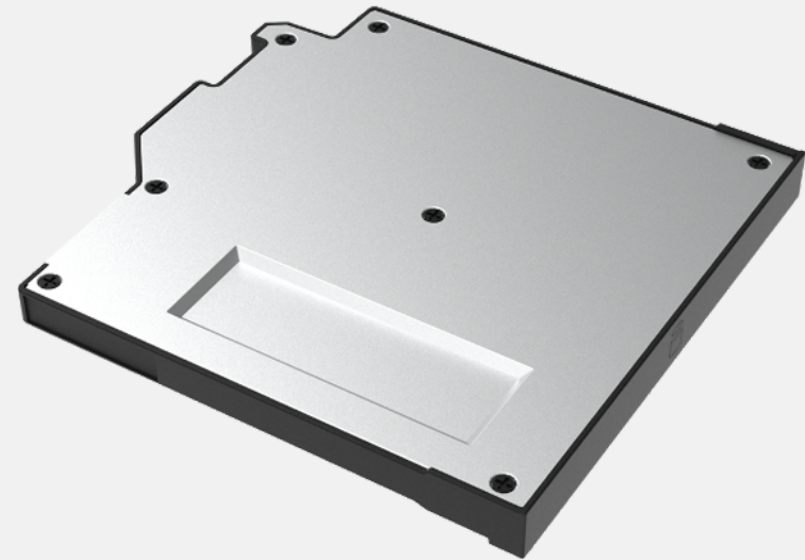

MULTIMEDIA BAY 2ND STORAGE WITH CANISTER

FEATURES & BENEFITS

Getac S410 second storage with canister is designed to provide you the ease of installation and allow you to remove your confidential data when your device is sent for service.

Product Information

Capacity : SATA 512GB/1TB
Dimension : 140 x 134 x 9mm
Weight : 86g

SKU ID

GSR3X5 (512GB SATA SSD)
GSR0X4 (1TB SATA SSD)