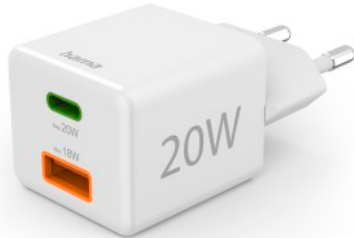

Charging adapter

00201991 Fast Charger, 1x USB-C PD, 1x USB-A QC, Mini-Charger, 20 W, white

Highlightstext:

- Full power for up to two devices at the same time: with the fast charger, charge mobile phones, tablets and so on at top speed via the socket - charging adapter with Power Delivery quick charging technology, also supports Qualcomm® Quick Charge™ 2.0/3.0
- Choose turbo mode: the fast charger charges many times faster than a conventional 5-Watt charger - charging speed with Power Delivery up to 20 Watt, additionally supports Qualcomm® Quick Charge™
- Perfect for smartphones with high charging power: charge devices at high speed, to 60% in 30 minutes, ideal for devices of the latest generations since these often no longer come with chargers included when purchased
- Power for two: high-quality USB charger with one USB-C and one USB-A port for charging up to two devices at the same time, e.g. two smartphones
- Maximum compatibility: Power Delivery can be used anywhere, making it ideal for smartphones, AirPods, tablets and power packs
- Supports Power Delivery and Qualcomm® Quick Charge™ 2.0/3.0 technology, which guarantees extra-quick charging, faster than with conventional charging technologies
- Perfect quick charging plug for on the go and at home: small and lightweight power supply unit that fits in any bag or hand luggage and, thanks to its compact design, doesn't block any other sockets
- Optimized charging process saves the battery thus extending its service life
- Connected devices are automatically recognized and optimally charged
- Intelligent chip set for safe charging: overloading, excess current and short circuit protection, IC with temperature protection
- Backwards-compatible with all versions of Power Delivery and Qualcomm® Quick Charge™ 2.0/3.0 technology
- Max. output power: 20 Watts - Universal charger for the rapid charging of mobile phones and many other devices via the USB-A and USB-C interface
- 100 - 240 V mains connection suitable for worldwide use in conjunction with country-specific adapter