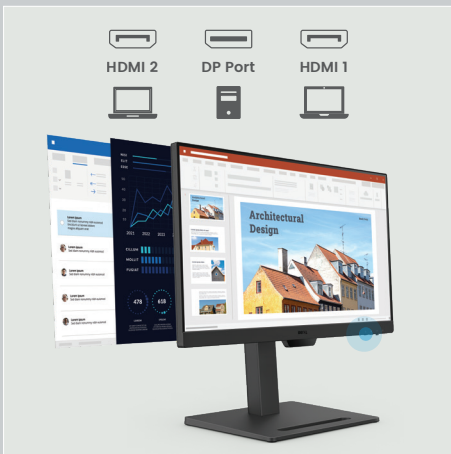

Enterprise-Class Designs to Enhance Productivity at Work

BenQ BL2490T Business Monitor

BL2490T, the 23.8 inch 100Hz Full HD IPS frameless monitor with superior image quality, smooth motion performance, and an adjustable stand, is ideal for heavy monitor users seeking a display with aesthetics and functionality. BenQ's exclusive eye-care technology ensures a more comfortable and optimal viewing experience.

One Click Switch Between Devices

Stay effortlessly connected to your devices with multiple ports and make switching between activities with only one click. Streamlining your journey from every input source for your preferred setup can never be easier.

Adjust for Better Efficiency

The monitor has tilt, pivot, swivel, and height adjustment to offer easy customization for flexibility in an ideally comfortable user environment ensuring productivity.

Smooth and Precise User Experience

100Hz refresh rate reacts more quickly to changes, and low response time of 1ms MPRT to reduce motion blur, resulting in a smoother and precise user experience.

Tailored Coding Mode for Multi-Usage

Devised to make every color pop out for easy readability with optimized contrast and saturation of dark mode.