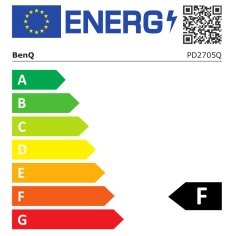

Data sheet

BenQ PD2705Q

68.58 cm / 27" LCD-Display

- WQHD 2560 x 1440 / 16:9
- AQCOLOR™ Technology
- Brightness Intelligence
- 100% sRGB und 100% Rec.709
- Height Adjustment 140mm + Pivot

23 kWh/1000h

Model : PD2705Q B0
Art. No. / EAN Code : 9H.LJELA.TBE / 471 8755 08082 1

Panel

Type : 68.58 cm / 27" Wide, IPS-Panel
Resolution : 2560 x 1440 WQHD / 16:9
Pixel Pitch : 0.233 mm
Picture diagonal / -area (w x h) : 685,8 mm / 596.74 x 335.66 mm
Max. Colors : 16.7 Mio.
Panel : 8 bit
Viewing Angle H/V (CR>=10) : 178°/ 178°
Contrast (static) : 1000:1
Contrast (dynamic) : 20 Mio:1
Brightness : 300 cd/m²
Response Time : 5 ms (GtG)

Energy

Power Supply : internal
Voltage for operation : 100V – 240V
Power consumption (On Mode) : 155 W
Power consumption (Base on Energy star) : 24 W
Power consumption (Off Mode) : 0,5 W

Certification

TCO : 8.0
EPEAT : Bronze
Energy Star : 8.0