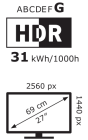

Data sheet

BenQ PD2705Q

68.58 cm / 27" LCD-Display

- WQHD 2560 x 1440 / 16:9
- AQCOLOR™ Technology
- Brightness Intelligence
- 100% sRGB und 100% Rec.709
- Height Adjustment 140mm + Pivot

23 kWh/1000h

Model : PD2705Q B0
Art. No. / EAN Code : 9H.LJELA.TBE / 471 8755 08082 1

Panel

Type : 68.58 cm / 27" Wide, IPS-Panel
Resolution : 2560 x 1440 WQHD / 16:9
Pixel Pitch : 0.233 mm
Picture diagonal / -area (w x h) : 685,8 mm / 596.74 x 335.66 mm
Max. Colors : 16.7 Mio.
Panel : 8 bit
Viewing Angle H/V (CR>=10) : 178°/ 178°
Contrast (static) : 1000:1
Contrast (dynamic) : 20 Mio:1
Brightness : 300 cd/m²
Response Time : 5 ms (GtG)

Connection:

DP Connector : 1x DP 1.4
HDMI Connector : 1x HDMI 2.0
USB Type-C : 1x USB Typ C (inkl. Power Delivery 65W)
Headphone Jack : Yes
Frequency H/V : 30-135 KHz / 24-76 Hz

Extra

Picture quality : Flicker Free, Low Blue Light, Brightness Intelligence, Anti-Glare
DisplayPort Out : 1x DP Out
USB HUB : 5x USB 3.1 (4x Downstream, 1x Upstream)
KVM Switch : Yes
HDR10 : Yes
Protection : Kensington Lock
Mount : VESA 100 x 100 mm
Height Adjustment : 140 mm incl. Pivot
Swivel : -5° / +20°
Tilt : 45° / 45°
Speaker : 2x 2W

Environment

Operation : 0 ~ +40°C; 10 ~ 90% Air Humidity
Storage : -20 ~ +60°C; 10 ~ 90% Air Humidity

Characteristic

Weight net : 5.7 kg
Housing Color : Black
Dimension with base / w/o base (H x W x D) : 549.22 x 614 x 230.7 / 428.5 x 614 x 230.7 mm
Accessories : Power-, DP-, USB-C, USB 3.0- Cable