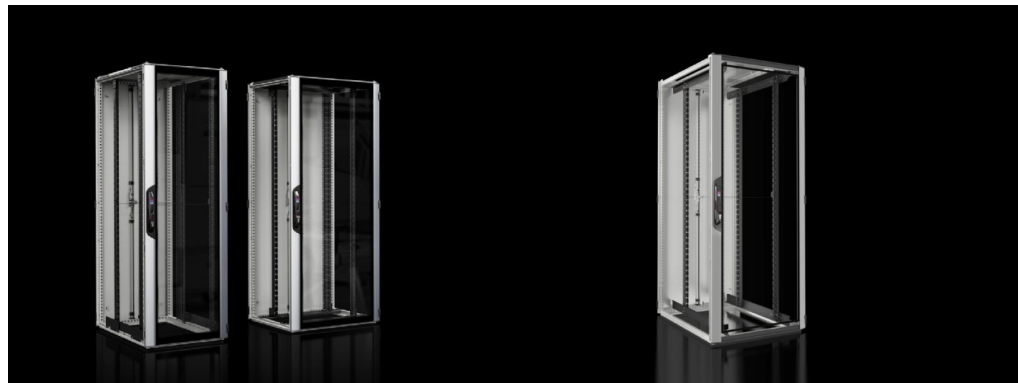

# Network/server rack VX IT with glazed door, with 482.6 mm (19") mounting angles, standard – VX 5309.126

created: 12.11.2020 on [www.rittal.com/com-en](http://www.rittal.com/com-en)

## Product description

**Material:** Sheet steel  
Aluminium  
Glazed door: Single-pane safety glass, 3 mm

**Surface finish:** Enclosure frame: Dipcoat-primed  
Interior installation: Spray-finished  
Rear door and roof: Dipcoat-primed, powder-coated  
Front door: Aluminium, anodised/spray-finished

## Product features

<b>Dimensions:</b>	Width: 800 mm Height: 2000 mm Depth: 1000 mm
<b>Installation height for components:</b>	42 U
<b>Distance between levels as delivered:</b>	720 mm
<b>482.6 mm (19") version:</b>	front and rear
<b>482.6 mm (19") attachment:</b>	on depth stays, screw-fastened at the top and bottom
<b>Free mounting space to the 482.6 mm (19") level, front/rear:</b>	87 mm / 193 mm
<b>Load capacity:</b>	15000 N Static (max.) per enclosure to UL 2416: 12000 N
<b>Packs of:</b>	1 pc(s).
<b>Weight/pack:</b>	111 kg
<b>EAN:</b>	4028177945098
<b>Customs tariff number:</b>	94032080
<b>ETIM 7.0:</b>	EC002499
<b>ETIM 6.0:</b>	EC002499
<b>eCl@ss 8.0/8.1:</b>	27180207
<b>eCl@ss 6.0/6.1:</b>	27180207
<b>Product description:</b>	VX IT, 19" mounting angles, standard, front and rear, glazed door, WHD: 800 x 2000 x 1000 mm, 42 U
<b>Approvals</b>	
<b>Approvals:</b>	UL + C-UL
<b>Declarations:</b>	Declaration of conformity