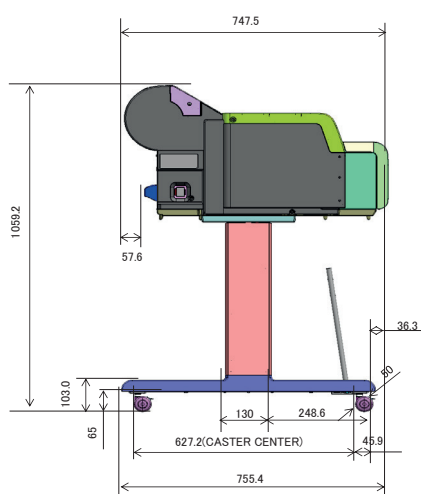

DIMENSIONS & WEIGHT

imagePROGRAF TM-340

Dimensions in mm

Max. Dimensions (WxD): 1,204.3 × 868 mm

Weight **kg**
Main Unit: **47.5**
Main Unit + Stand + Basket (SD-33): **59.2**

Canon

imagePROGRAF

See the bigger picture