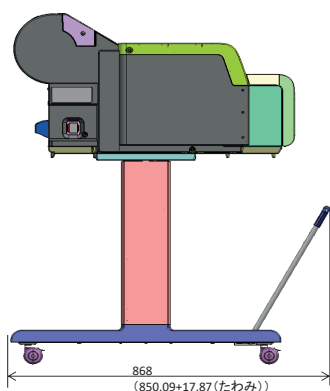

DIMENSIONS & WEIGHT

imagePROGRAF TM-340

Dimensions in mm

Max. Dimensions (WxD): 1,204.3 × 868 mm

Weight **kg**
Main Unit: **47.5**
Main Unit + Stand + Basket (SD-33): **59.2**

Canon

imagePROGRAF

See the bigger picture