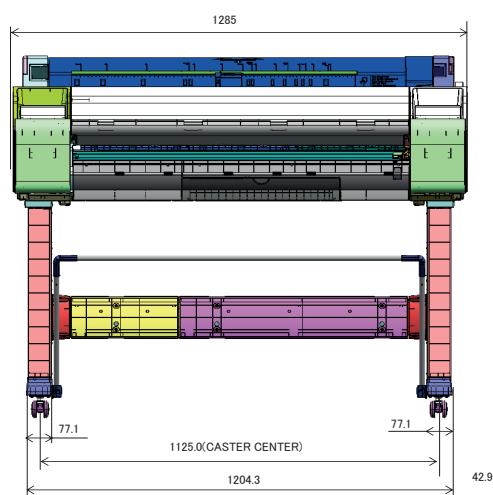

DIMENSIONS & WEIGHT

imagePROGRAF TM-340

Dimensions in mm

Max. Dimensions (WxD): 1,204.3 × 868 mm

Weight **kg**
Main Unit: **47.5**
Main Unit + Stand + Basket (SD-33): **59.2**

Canon

imagePROGRAF

See the bigger picture