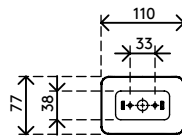

# Addit cable guide sit-stand 130 cm – desk 473

We offer a stylish cable solution for your sit-stand desk. The Addit cable guide hides and guides cables for desks up to 130 cm. It comes with a weighted floor plate for extra stability and stickers/screws to hold everything in place. And being made from 100% recycled PP, it's not just smart and stylish, but additional sustainable.

Looking for a perfect match with your interior? We can customize the color and length to fit your exact needs.

- Bundles, tidies and guides below-desk cables
- Adjusts by simply adding/removing elements
- Designed for height-adjustable desks up to 130 mm
- 100% recycled PP (Polypropylene)
- Houses 18 cables 7 mm thick
- Weighted floor plate for stability
- Length: 1340 mm
- Made in the Netherlands: Dutch design, Dutch quality
- Comes with stickers and screws to attach cable guide to desk
- Eligible for the Dataflex return program

# 34.473

 245 x 245 x 60 mm

 1 pcs

 black

 0,80 kg

 805410344733