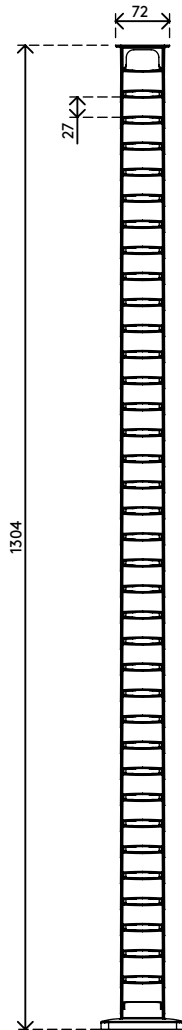

# Addit cable guide sit-stand 130 cm – desk 473

We offer a stylish cable solution for your sit-stand desk. The Addit cable guide hides and guides cables for desks up to 130 cm. It comes with a weighted floor plate for extra stability and stickers/screws to hold everything in place. And being made from 100% recycled PP, it's not just smart and stylish, but additional sustainable.

Looking for a perfect match with your interior? We can customize the color and length to fit your exact needs.

- Bundles, tidies and guides below-desk cables
- Adjusts by simply adding/removing elements
- Designed for height-adjustable desks up to 130 mm
- 100% recycled PP (Polypropylene)
- Houses 18 cables 7 mm thick
- Weighted floor plate for stability
- Length: 1340 mm
- Made in the Netherlands: Dutch design, Dutch quality
- Comes with stickers and screws to attach cable guide to desk
- Eligible for the Dataflex return program

Addit cable guide sit-stand 130 cm – desk 473

2020/11/25