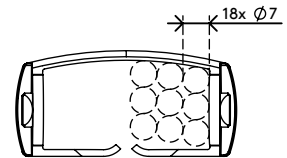

# Addit cable guide sit-stand 130 cm – desk 473

We offer a stylish cable solution for your sit-stand desk. The Addit cable guide hides and guides cables for desks up to 130 cm. It comes with a weighted floor plate for extra stability and stickers/screws to hold everything in place. And being made from 100% recycled PP, it's not just smart and stylish, but additional sustainable.

Looking for a perfect match with your interior? We can customize the color and length to fit your exact needs.

- Bundles, tidies and guides below-desk cables
- Adjusts by simply adding/removing elements
- Designed for height-adjustable desks up to 130 mm
- 100% recycled PP (Polypropylene)
- Houses 18 cables 7 mm thick
- Weighted floor plate for stability
- Length: 1340 mm
- Made in the Netherlands: Dutch design, Dutch quality
- Comes with stickers and screws to attach cable guide to desk
- Eligible for the Dataflex return program