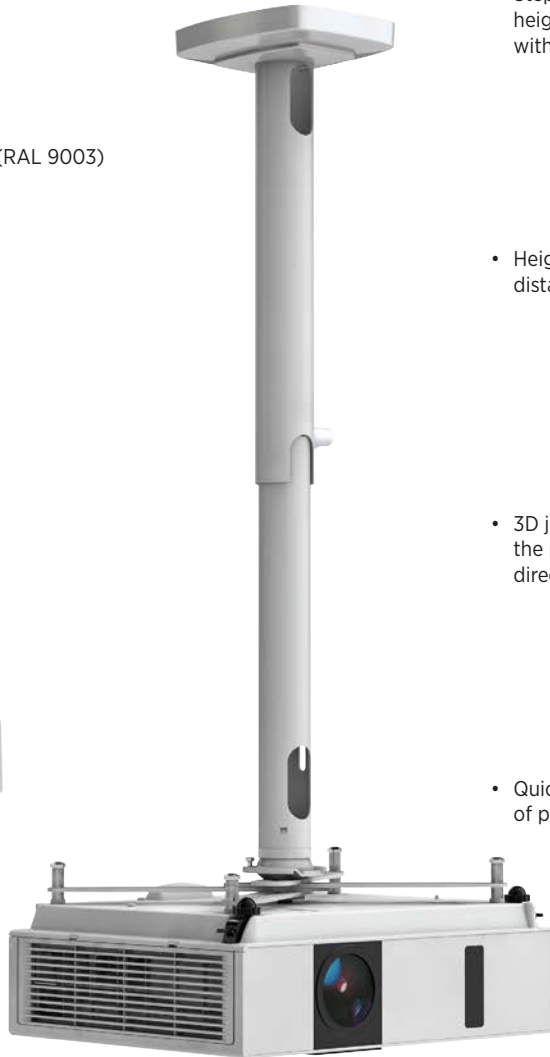

Comfort² Line

Modern and elegant design

Fully pre-mounted for quick and easy installation

- Integrated cable channel
- Quick exchange of projector, e.g. for servicing
- 3D joint for tilting the projector $\pm 20^\circ$ in all directions, rotates $\pm 180^\circ$
- Can hold up to max. 20 kg
- Fixing points: 100 - 370 mm
- Crash protection in the interior of the telescopic tube
- Inner diameter: 37 mm
- Supplied with screws M3/M4/M5/M6 and height adjustable distance elements
- Stepless height adjustment
- Available in white and silver
- NEW: supplied with plastic rosette, white (RAL 9003)

Kindermann Comfort² 30

Kindermann Comfort² 60/100/150, stepless height-adjustable

Details

- Integrated cable channel / Rosette

- Stepless height adjustment with safety stop

- Height adjustable distance elements

- 3D joint for tilting the projector in all directions up to $\pm 20^\circ$

- Quick exchange of projector

Kindermann Comfort² Line – projector mount for the ceiling

Model	Distance projector / ceiling	Colour	Ref. No.
Kindermann Comfort ² 10	13 cm	metallic silver, RAL 9006	4000 000 010
		white, RAL 9003	4000 000 011
Kindermann Comfort ² 30	30 cm	metallic silver, RAL 9006	4000 000 030
		white, RAL 9003	4000 000 031
Kindermann Comfort ² 60	stepless from 45 up to 61 cm	metallic silver, RAL 9006	4000 000 060
		white, RAL 9003	4000 000 061
Kindermann Comfort ² 100	stepless from 65 up to 100 cm	metallic silver, RAL 9006	4000 000 100
		white, RAL 9003	4000 000 101
Kindermann Comfort ² 150	stepless from 105 up to 150 cm	metallic silver, RAL 9006	4000 000 150
		white, RAL 9003	4000 000 151