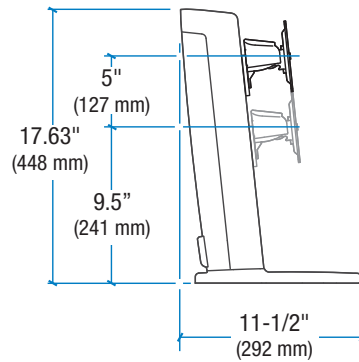

Ergotron® Neo-Flex™

Dimensional &
Range of Motion
Illustrations

Neo-Flex Widescreen Lift Stand: 33-329-085

Front View

Side View

Top View

Front View

Side View

Top View

Front View

Notes:

- Maximum Weight 36 lbs (16.3 kg).
- For 90° rotation at 0° tilt bezel size must not exceed 27" (685 mm)

© 2011 Ergotron, Inc. rev. 01/31/2011 DIM-074-C Content is subject to change without notification