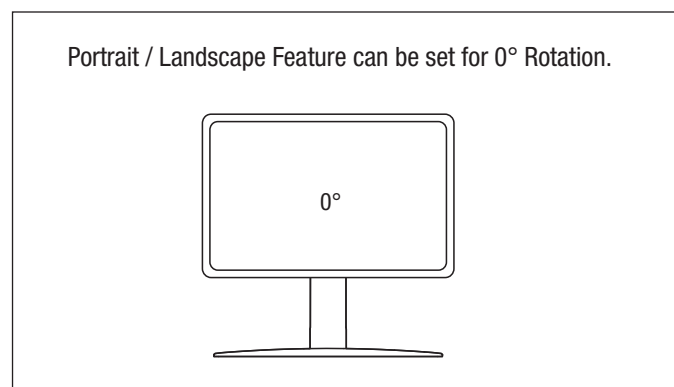

Ergotron® Neo-Flex™

Dimensional &
Range of Motion
Illustrations

Neo-Flex Widescreen Lift Stand: 33-329-085

Front View

Side View

Top View

Front View

Side View

Top View

Front View

Notes:

- Maximum Weight 36 lbs (16.3 kg).
- For 90° rotation at 0° tilt bezel size must not exceed 27" (685 mm)

© 2011 Ergotron, Inc. rev. 01/31/2011 DIM-074-C Content is subject to change without notification