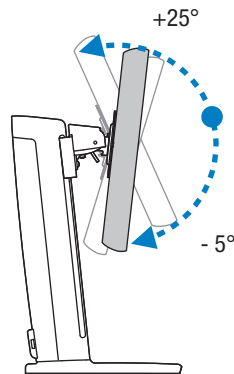

Ergotron® Neo-Flex™

Dimensional &
Range of Motion
Illustrations

Neo-Flex Widescreen Lift Stand: 33-329-085

Front View

Side View

Top View

Front View

Side View

Top View

Front View

Notes:

- Maximum Weight 36 lbs (16.3 kg).
- For 90° rotation at 0° tilt bezel size must not exceed 27" (685 mm)

© 2011 Ergotron, Inc. rev. 01/31/2011 DIM-074-C Content is subject to change without notification