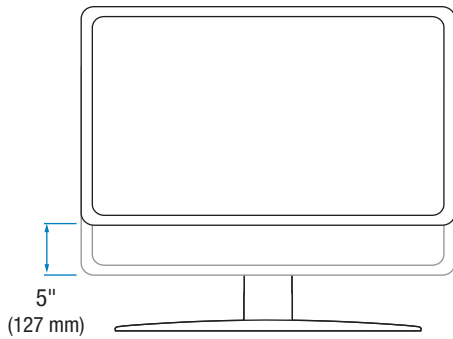

Ergotron® Neo-Flex™

Dimensional &
Range of Motion
Illustrations

Neo-Flex Widescreen Lift Stand: 33-329-085

Front View

Side View

Top View

Front View

Side View

Top View

Front View

Notes:

- Maximum Weight 36 lbs (16.3 kg).
- For 90° rotation at 0° tilt bezel size must not exceed 27" (685 mm)

© 2011 Ergotron, Inc. rev. 01/31/2011 DIM-074-C Content is subject to change without notification