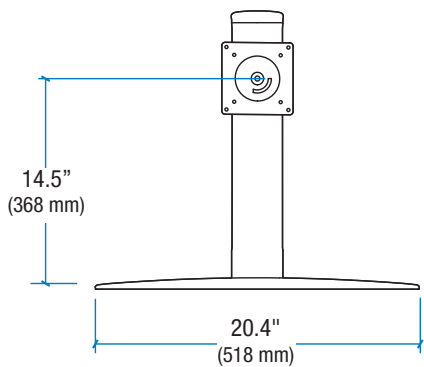

Ergotron® Neo-Flex™

Dimensional &
Range of Motion
Illustrations

Neo-Flex Widescreen Lift Stand: 33-329-085

Front View

Side View

Top View

Front View

Side View

Top View

Front View

Notes:

- Maximum Weight 36 lbs (16.3 kg).
- For 90° rotation at 0° tilt bezel size must not exceed 27" (685 mm)

© 2011 Ergotron, Inc. rev. 01/31/2011 DIM-074-C Content is subject to change without notification