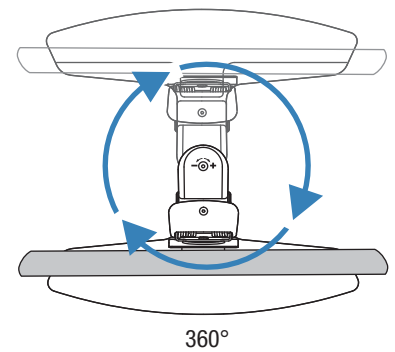

Ergotron® Neo-Flex™

Dimensional &
Range of Motion
Illustrations

Neo-Flex Widescreen Lift Stand: 33-329-085

Front View

Side View

Top View

Front View

Side View

Top View

Front View

Notes:

- Maximum Weight 36 lbs (16.3 kg).
- For 90° rotation at 0° tilt bezel size must not exceed 27" (685 mm)

© 2011 Ergotron, Inc. rev. 01/31/2011 DIM-074-C Content is subject to change without notification