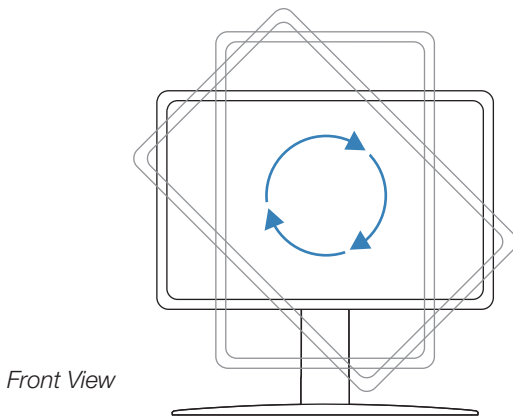

Ergotron® Neo-Flex™

Dimensional &
Range of Motion
Illustrations

Neo-Flex Widescreen Lift Stand: 33-329-085

Front View

Side View

Top View

Front View

Side View

Top View

Front View

Notes:

- Maximum Weight 36 lbs (16.3 kg).
- For 90° rotation at 0° tilt bezel size must not exceed 27" (685 mm)

© 2011 Ergotron, Inc. rev. 01/31/2011 DIM-074-C Content is subject to change without notification