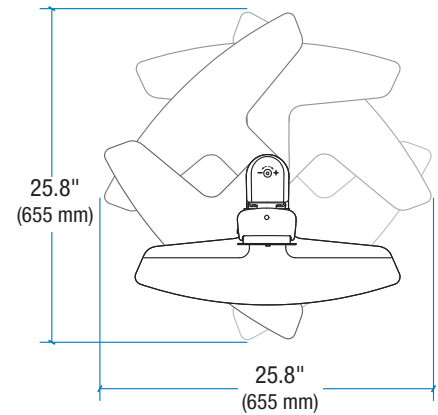

Ergotron® Neo-Flex™

Dimensional &
Range of Motion
Illustrations

Neo-Flex Widescreen Lift Stand: 33-329-085

Front View

Side View

Top View

Front View

Side View

Top View

Front View

Notes:

- Maximum Weight 36 lbs (16.3 kg).
- For 90° rotation at 0° tilt bezel size must not exceed 27" (685 mm)

© 2011 Ergotron, Inc. rev. 01/31/2011 DIM-074-C Content is subject to change without notification