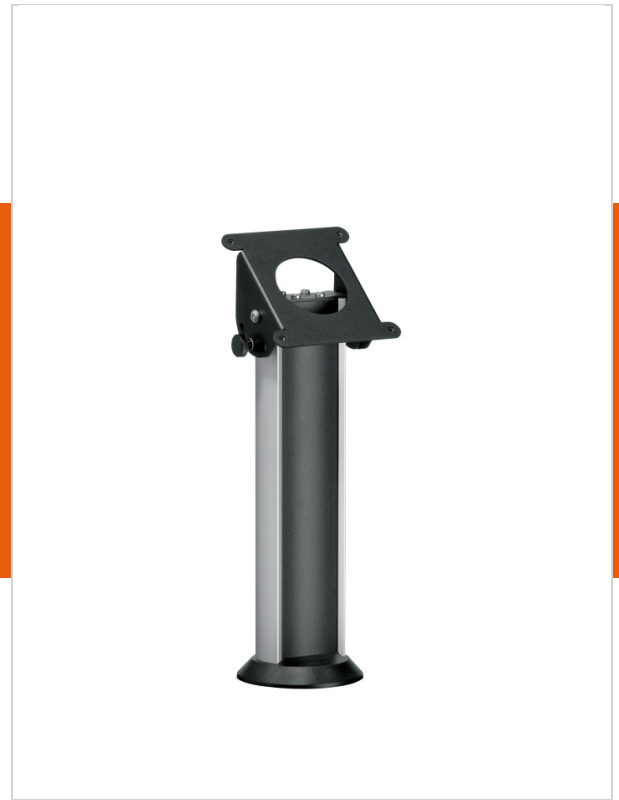

PTA 3102 Table stand for TabLock

Article number (SKU) 7493120
Colour Black

PTA 3102 is a table stand designed to be used in combination with the Vogel's PTS secure tablet enclosures.

The PTS tablet enclosure is secured to the table stand with screws inside the tablet enclosure. The stand consists of a stylish aluminium pole with an integrated cable management system and a stable steel baseplate. The tilt angle is adjustable between 0-90 degrees.

PTA 3102 Table stand for TabLock

VOGEL'S HOLDING BV 2017 (c) All rights reserved
Subject to printing errors, technical and price
amendments
Date: 02-04-2017

www.vogels.com

Specifications

Product specifications

Product type number	PTA 3102
Article number (SKU)	7493120
Colour	Black
EAN single box	8712285334740
TÜV certified	Yes
Tilt	Tilt up to 90°
Guarantee	5 years
Max. weight load (kg)	3
Min. hole pattern	50mm x 50mm
Max. hole pattern	100mm x 100mm

Features

Functionality Tilt

Technical specifications and dimensions

Max. height mid display (mm)	260
Height of trolley/stand (mm)	260