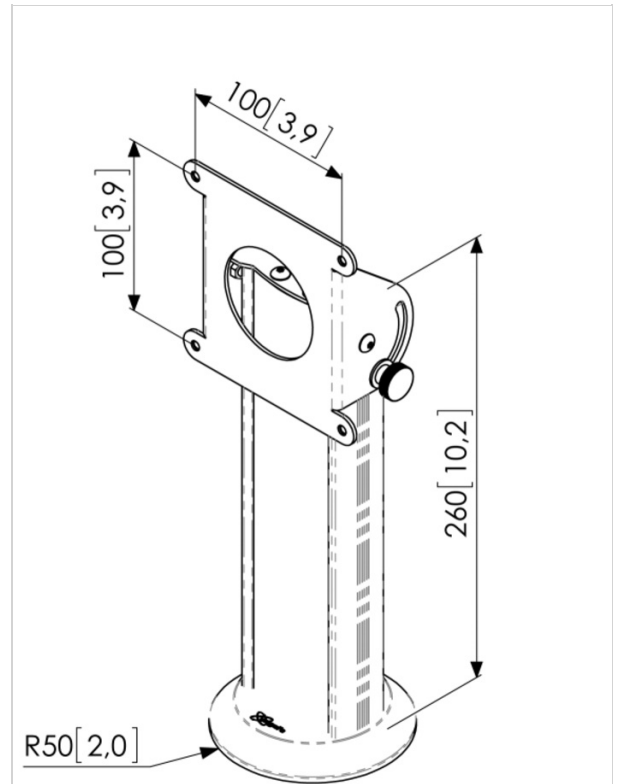

PTA 3102 Table stand for TabLock

Article number (SKU) 7493120
Colour Black

PTA 3102 is a table stand designed to be used in combination with the Vogel's PTS secure tablet enclosures.

The PTS tablet enclosure is secured to the table stand with screws inside the tablet enclosure. The stand consists of a stylish aluminium pole with an integrated cable management system and a stable steel baseplate. The tilt angle is adjustable between 0-90 degrees.

PTA 3102 Table stand for TabLock

VOGEL'S HOLDING BV 2017 (c) All rights reserved
Subject to printing errors, technical and price
amendments
Date: 02-04-2017

www.vogels.com

Specifications

Product specifications

Product type number	PTA 3102
Article number (SKU)	7493120
Colour	Black
EAN single box	8712285334740
TÜV certified	Yes
Tilt	Tilt up to 90°
Guarantee	5 years
Max. weight load (kg)	3
Min. hole pattern	50mm x 50mm
Max. hole pattern	100mm x 100mm

Features

Functionality Tilt

Technical specifications and dimensions

Max. height mid display (mm)	260
Height of trolley/stand (mm)	260