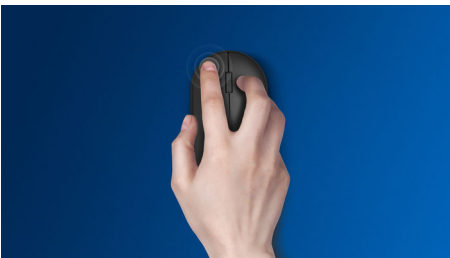

Buttons last millions of click

Buttons last millions of clicks for durability