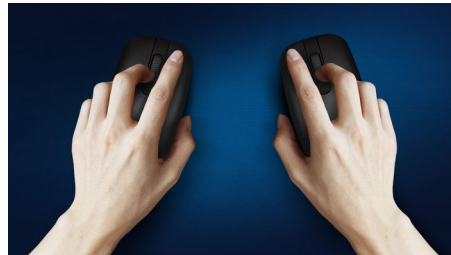

Comfortable accurate control

- High definition optical tracking for smooth control
- Comfortable ergonomic mouse design feels great
- Ambidextrous shape feels good in right or left hand

Philips reliability

Comfortable ergonomic mouse design feels great

Buttons last millions of click

Buttons last millions of clicks for durability

Reduced click sound

Reduced click sound, for quiet and comfortable experience

Plug and play

Plug it and forget it wireless for convenience

Long battery life

The long battery life means you rarely have to replace the batteries, for long reliable use when you need it.

Ambidextrous mouse design

Ambidextrous shape feels good in right or left hand